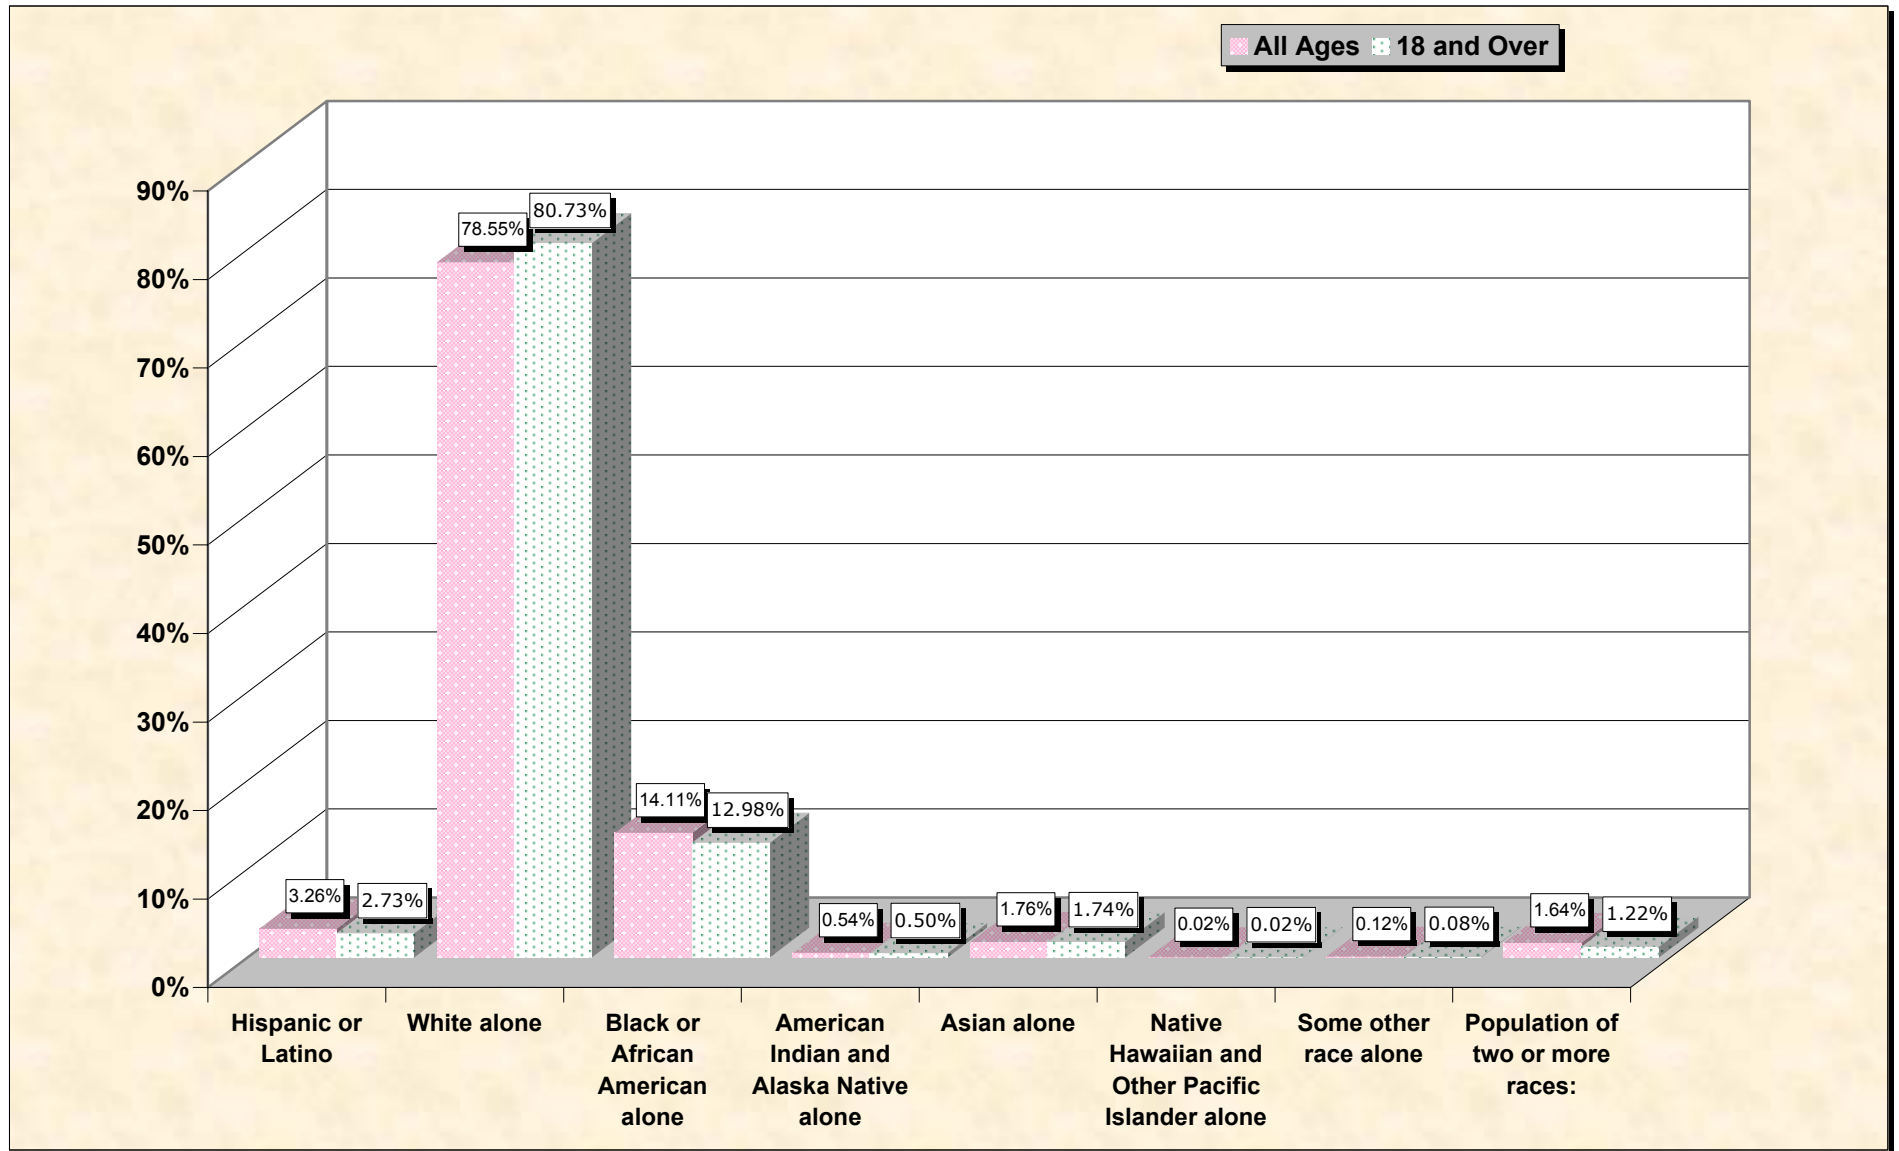

# Population by Race or Ethnicity and Age

# Hispanic or Latino, and not Hispanic by Race and Age Michigan

Source: Data Set: Census 2000 Redistricting Data (Public Law 94-171) Summary File. PL2. HISPANIC OR LATINO, AND NOT HISPANIC OR LATINO BY RACE [73] - Universe: Total population; PL4. HISPANIC OR LATINO, AND NOT HISPANIC OR LATINO BY RACE FOR THE POPULATION 18 YEARS AND OVER [73] - Universe: Total population 18 years and over

**source data for Chart**

**HISPANIC OR LATINO, AND NOT HISPANIC OR LATINO BY RACE**

	<b>Michigan</b>
Total:	9,938,444
Hispanic or Latino	323,877
Not Hispanic or Latino:	9,614,567
Population of one race:	9,451,080
White alone	7,806,691
Black or African American alone	1,402,047
American Indian and Alaska Native alone	53,421
Asian alone	175,311
Native Hawaiian and Other Pacific Islander alone	2,145
Some other race alone	11,465
Population of two or more races:	163,487

	<b>Michigan</b>
Total:	7,342,677
Hispanic or Latino	200,496
Not Hispanic or Latino:	7,142,181
Population of one race:	7,052,375
White alone	5,927,569
Black or African American alone	952,956
American Indian and Alaska Native alone	36,850
Asian alone	127,879
Native Hawaiian and Other Pacific Islander alone	1571
Some other race alone	5,550
Population of two or more races:	89,806