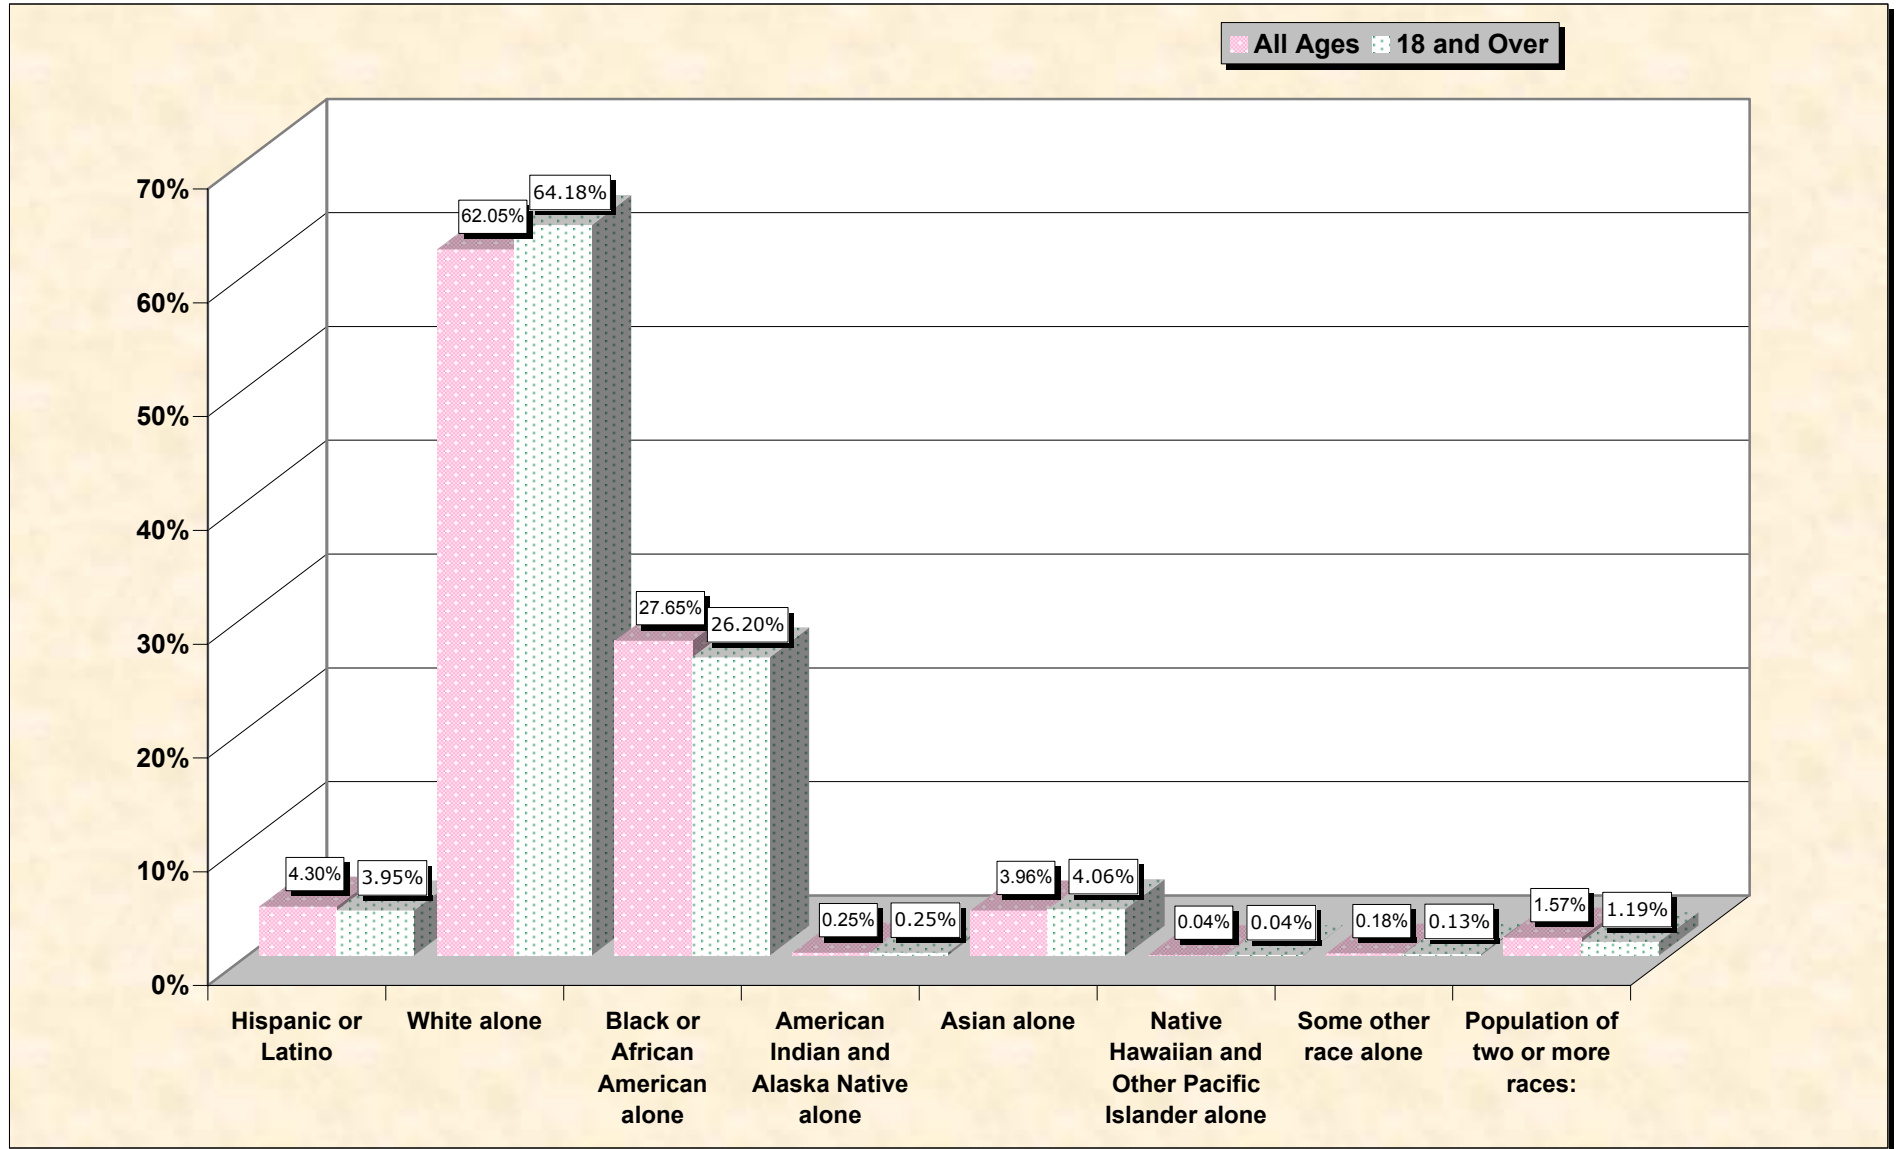

# Population by Race or Ethnicity and Age

## Maryland

**Data Set: Census 2000 Redistricting Data (Public Law 94-171) Summary File**

[www.fairdata2000.com](http://www.fairdata2000.com)

[3-Oct-02](#)

# Hispanic or Latino, and not Hispanic by Race and Age Maryland

Source: Data Set: Census 2000 Redistricting Data (Public Law 94-171) Summary File. PL2. HISPANIC OR LATINO, AND NOT HISPANIC OR LATINO BY RACE [73] - Universe: Total population; PL4. HISPANIC OR LATINO, AND NOT HISPANIC OR LATINO BY RACE FOR THE POPULATION 18 YEARS AND OVER [73] - Universe: Total population 18 years and over

**source data for Chart**

**HISPANIC OR LATINO, AND NOT HISPANIC OR LATINO BY RACE**

	<b>Maryland</b>
Total:	5,296,486
Hispanic or Latino	227,916
Not Hispanic or Latino:	5,068,570
Population of one race:	4,985,624
White alone	3,286,547
Black or African American alone	1,464,735
American Indian and Alaska Native alone	13,312
Asian alone	209,738
Native Hawaiian and Other Pacific Islander alone	1,913
Some other race alone	9,379
Population of two or more races:	82,946