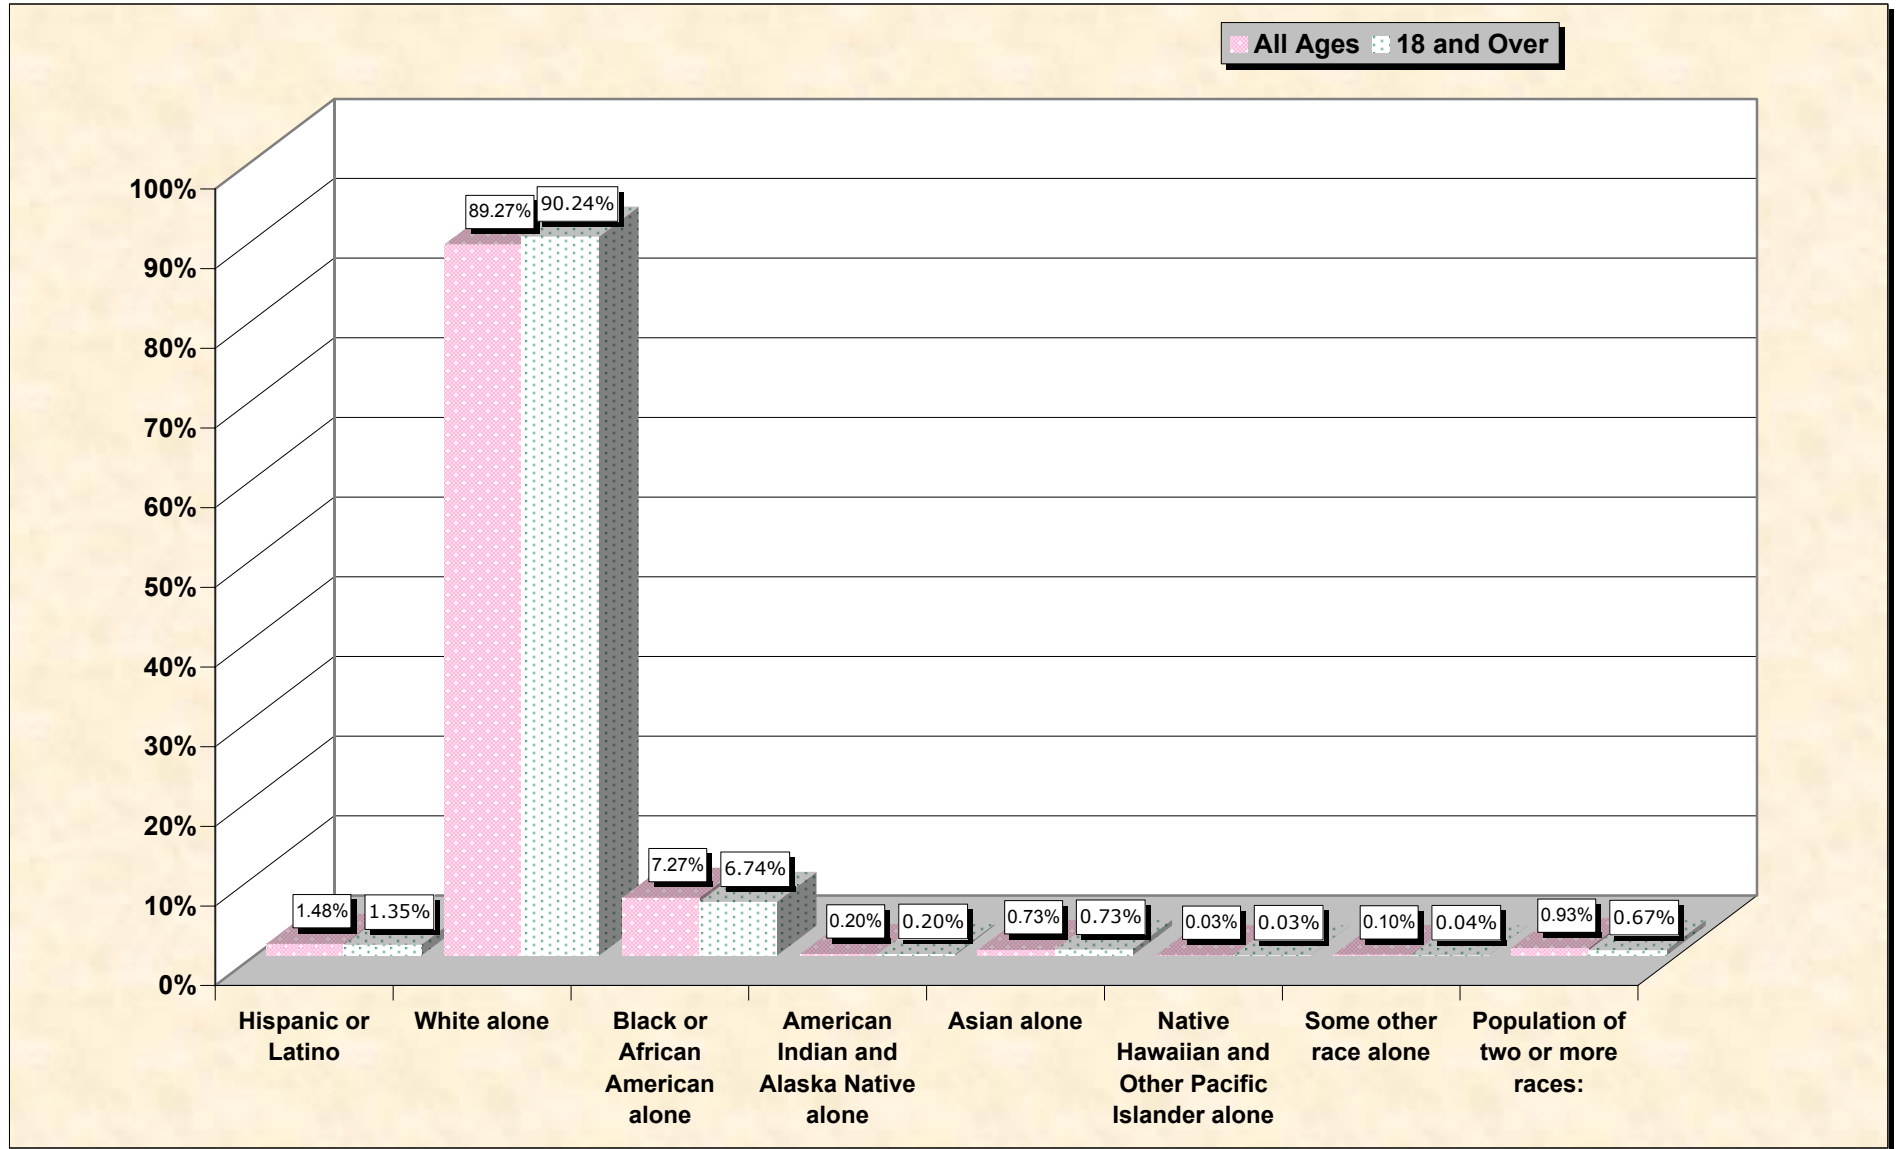

# Population by Race or Ethnicity and Age

# Hispanic or Latino, and not Hispanic by Race and Age Kentucky

Source: Data Set: Census 2000 Redistricting Data (Public Law 94-171) Summary File. PL2. HISPANIC OR LATINO, AND NOT HISPANIC OR LATINO BY RACE [73] - Universe: Total population; PL4. HISPANIC OR LATINO, AND NOT HISPANIC OR LATINO BY RACE FOR THE POPULATION 18 YEARS AND OVER [73] - Universe: Total population 18 years and over

**source data for Chart**

**HISPANIC OR LATINO, AND NOT HISPANIC OR LATINO BY RACE**

	<b>Kentucky</b>
Total:	4,041,769
Hispanic or Latino	59,939
Not Hispanic or Latino:	3,981,830
Population of one race:	3,944,080
White alone	3,608,013
Black or African American alone	293,639
American Indian and Alaska Native alone	7,939
Asian alone	29,368
Native Hawaiian and Other Pacific Islander alone	1,275
Some other race alone	3,846
Population of two or more races:	37,750

	<b>Kentucky</b>
Total:	3,046,951
Hispanic or Latino	41,061
Not Hispanic or Latino:	3,005,890
Population of one race:	2,985,448
White alone	2,749,608
Black or African American alone	205,287
American Indian and Alaska Native alone	6,098
Asian alone	22,317
Native Hawaiian and Other Pacific Islander alone	912
Some other race alone	1,226
Population of two or more races:	20,442