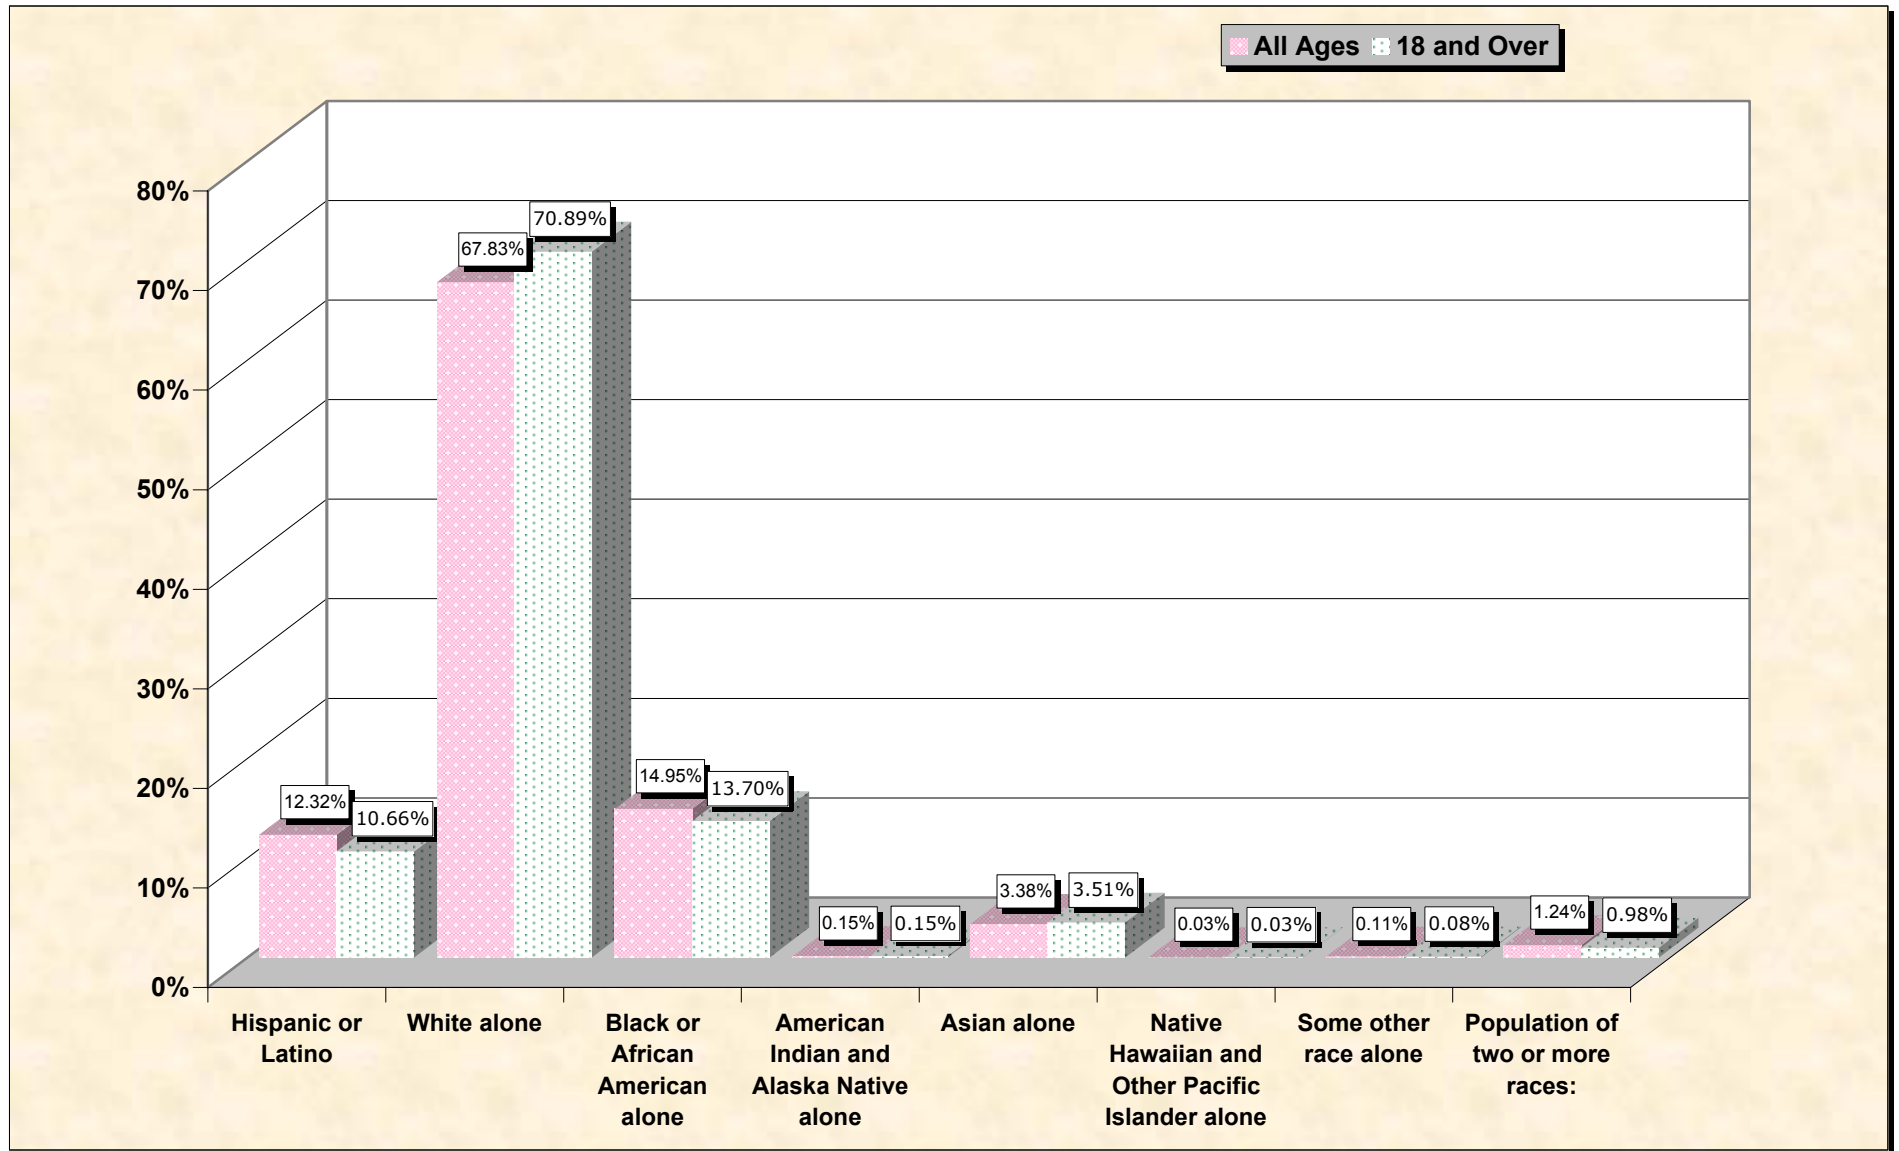

# Population by Race or Ethnicity and Age

# Hispanic or Latino, and not Hispanic by Race and Age Illinois

Source: Data Set: Census 2000 Redistricting Data (Public Law 94-171) Summary File. PL2. HISPANIC OR LATINO, AND NOT HISPANIC OR LATINO BY RACE [73] - Universe: Total population; PL4. HISPANIC OR LATINO, AND NOT HISPANIC OR LATINO BY RACE FOR THE POPULATION 18 YEARS AND OVER [73] - Universe: Total population 18 years and over

**source data for Chart**

**HISPANIC OR LATINO, AND NOT HISPANIC OR LATINO BY RACE**

	<b>Illinois</b>
Total:	12,419,293
Hispanic or Latino	1,530,262
Not Hispanic or Latino:	10,889,031
Population of one race:	10,735,035
White alone	8,424,140
Black or African American alone	1,856,152
American Indian and Alaska Native alone	18,232
Asian alone	419,916
Native Hawaiian and Other Pacific Islander alone	3,116
Some other race alone	13,479
Population of two or more races:	153,996

	<b>Illinois</b>
Total:	9,173,842
Hispanic or Latino	977,952
Not Hispanic or Latino:	8,195,890
Population of one race:	8,105,876
White alone	6,503,679
Black or African American alone	1,256,973
American Indian and Alaska Native alone	13,465
Asian alone	322,067
Native Hawaiian and Other Pacific Islander alone	2,394
Some other race alone	7,298
Population of two or more races:	90,014