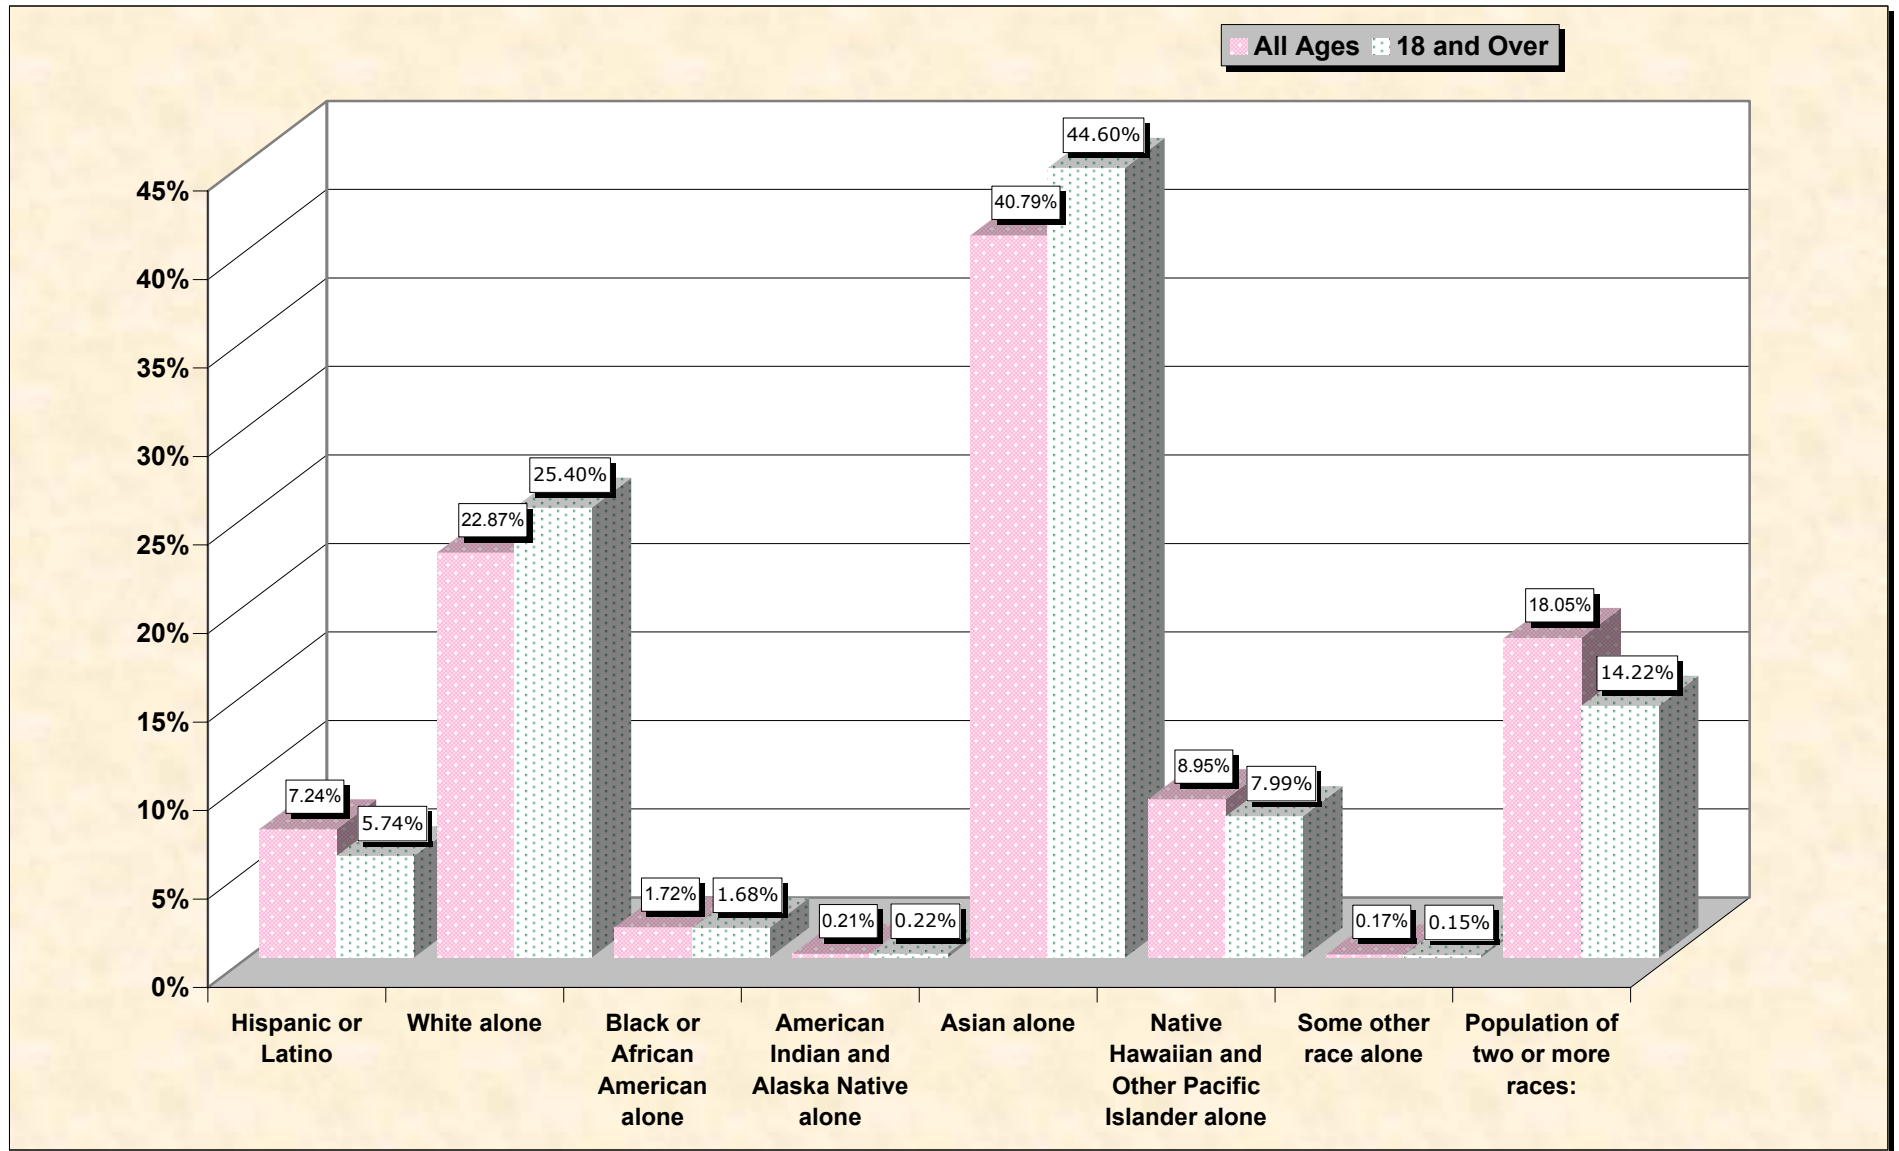

Population by Race or Ethnicity and Age

Hawaii

Data Set: Census 2000 Redistricting Data (Public Law 94-171) Summary File

www.fairdata2000.com

[3-Oct-02](#)

Hispanic or Latino, and not Hispanic by Race and Age Hawaii

Source: Data Set: Census 2000 Redistricting Data (Public Law 94-171) Summary File. PL2. HISPANIC OR LATINO, AND NOT HISPANIC OR LATINO BY RACE [73] - Universe: Total population; PL4. HISPANIC OR LATINO, AND NOT HISPANIC OR LATINO BY RACE FOR THE POPULATION 18 YEARS AND OVER [73] - Universe: Total population 18 years and over

source data for Chart

HISPANIC OR LATINO, AND NOT HISPANIC OR LATINO BY RACE

	Hawaii
Total:	1,211,537
Hispanic or Latino	87,699
Not Hispanic or Latino:	1,123,838
Population of one race:	905,138
White alone	277,091
Black or African American alone	20,829
American Indian and Alaska Native alone	2,539
Asian alone	494,149
Native Hawaiian and Other Pacific Islander alone	108,441
Some other race alone	2,089
Population of two or more races:	218,700

	Hawaii
Total:	915,770
Hispanic or Latino	52,534
Not Hispanic or Latino:	863,236
Population of one race:	733,029
White alone	232,643
Black or African American alone	15,405
American Indian and Alaska Native alone	2,026
Asian alone	408,429
Native Hawaiian and Other Pacific Islander alone	73,195
Some other race alone	1,331
Population of two or more races:	130,207