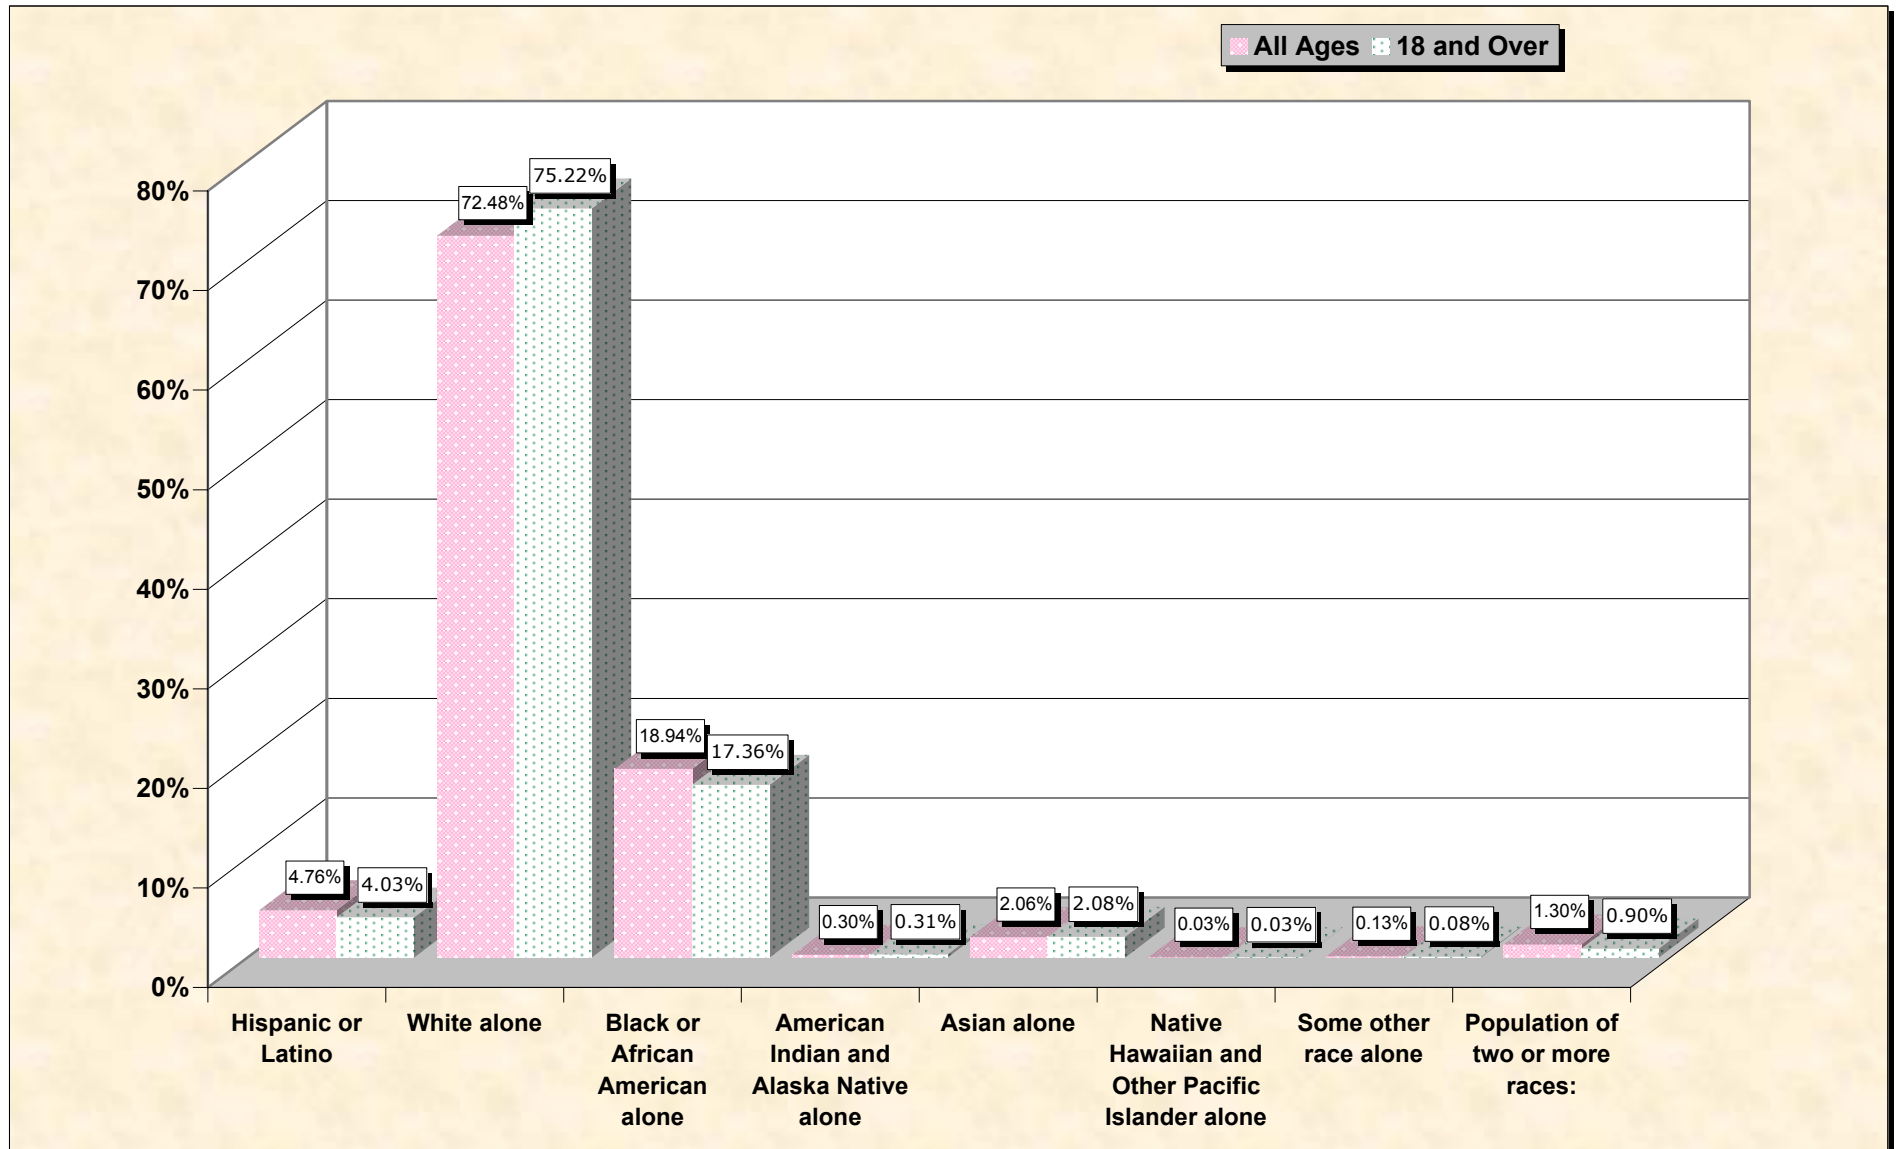

Population by Race or Ethnicity and Age

Delaware

Data Set: Census 2000 Redistricting Data (Public Law 94-171) Summary File

www.fairdata2000.com

[3-Oct-02](#)

Hispanic or Latino, and not Hispanic by Race and Age Delaware

Source: Data Set: Census 2000 Redistricting Data (Public Law 94-171) Summary File. PL2. HISPANIC OR LATINO, AND NOT HISPANIC OR LATINO BY RACE [73] - Universe: Total population; PL4. HISPANIC OR LATINO, AND NOT HISPANIC OR LATINO BY RACE FOR THE POPULATION 18 YEARS AND OVER [73] - Universe: Total population 18 years and over

source data for Chart

HISPANIC OR LATINO, AND NOT HISPANIC OR LATINO BY RACE

	Delaware
Total:	783,600
Hispanic or Latino	37,277
Not Hispanic or Latino:	746,323
Population of one race:	736,101
White alone	567,973
Black or African American alone	148,435
American Indian and Alaska Native alone	2,324
Asian alone	16,110
Native Hawaiian and Other Pacific Islander alone	234
Some other race alone	1,025
Population of two or more races:	10,222

	Delaware
Total:	589,013
Hispanic or Latino	23,712
Not Hispanic or Latino:	565,301
Population of one race:	560,004
White alone	443,055
Black or African American alone	102,225
American Indian and Alaska Native alone	1,797
Asian alone	12,249
Native Hawaiian and Other Pacific Islander alone	186
Some other race alone	492
Population of two or more races:	5,297