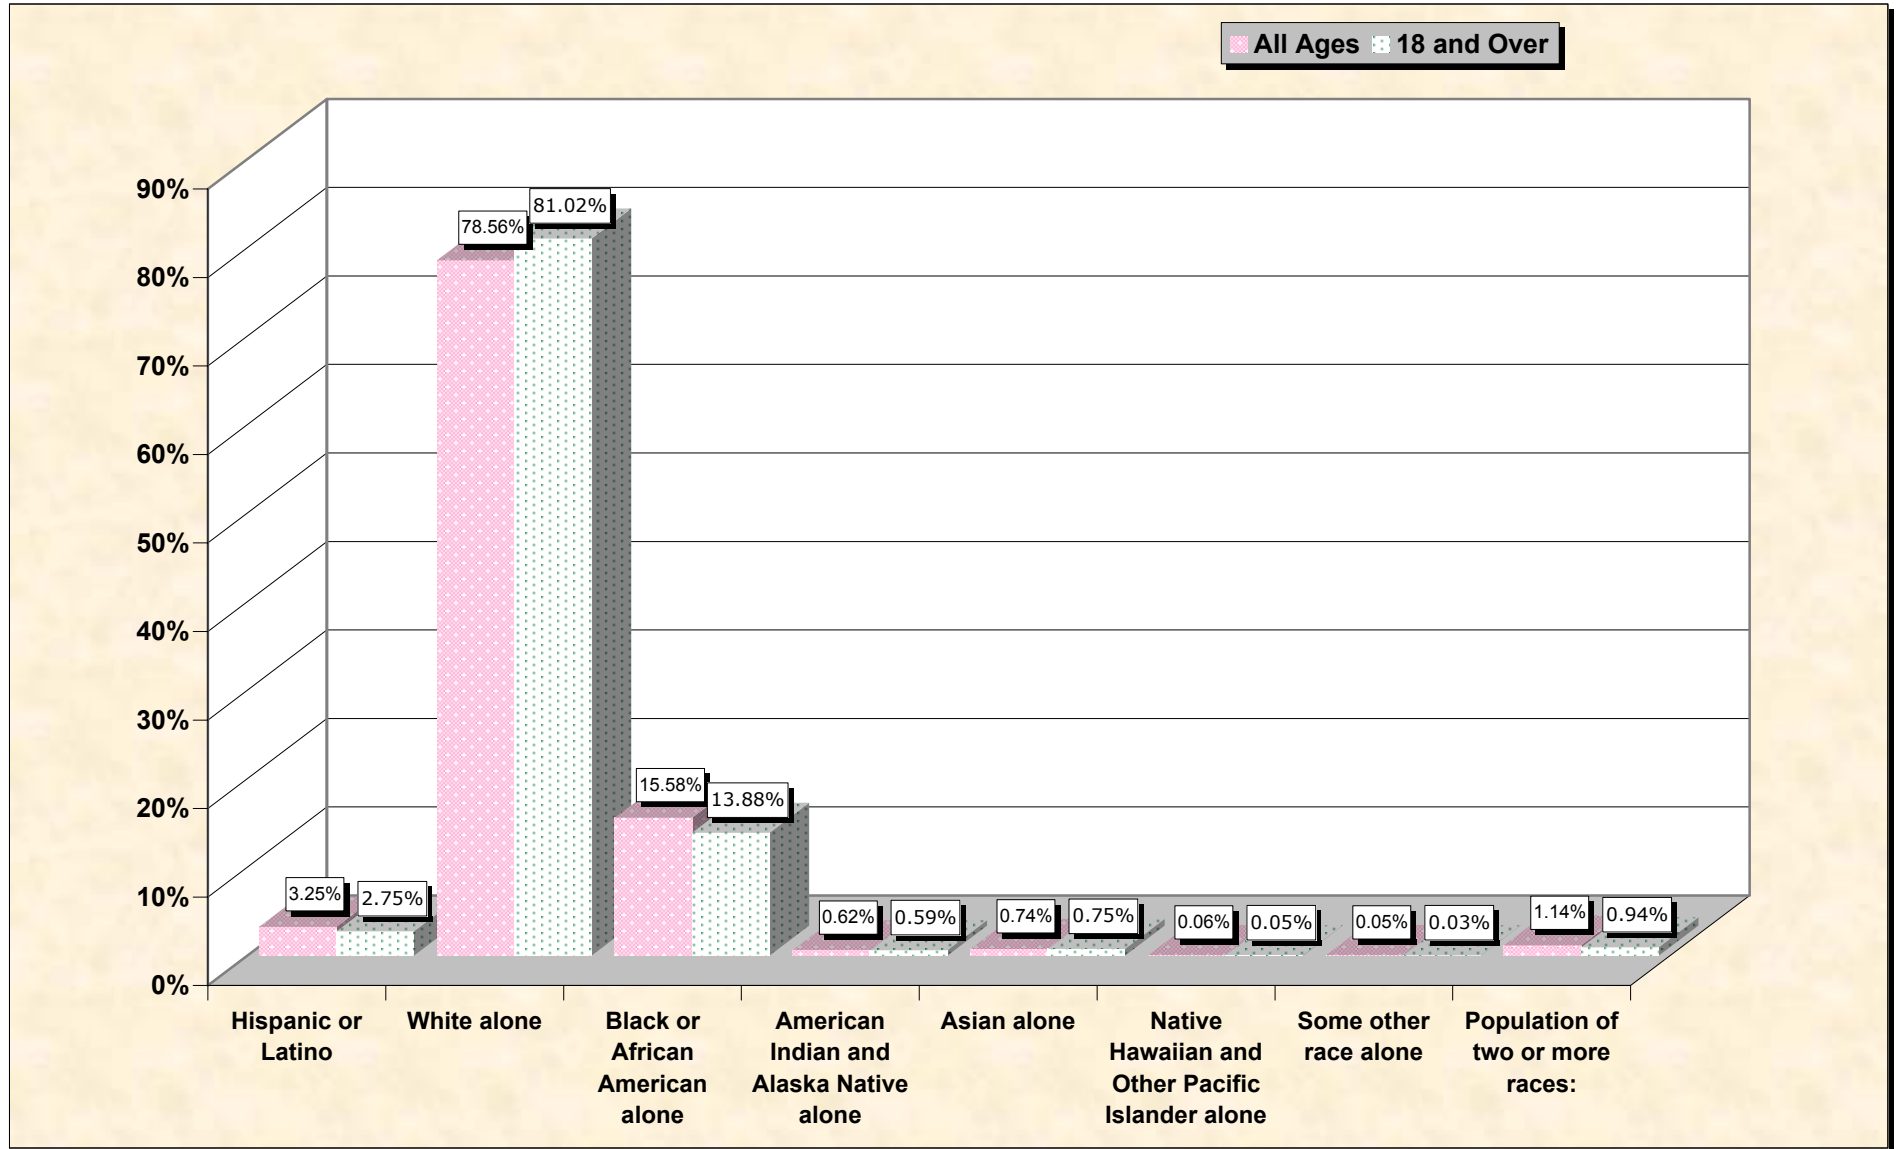

# Population by Race or Ethnicity and Age

# Hispanic or Latino, and not Hispanic by Race and Age Arkansas

Source: Data Set: Census 2000 Redistricting Data (Public Law 94-171) Summary File. PL2. HISPANIC OR LATINO, AND NOT HISPANIC OR LATINO BY RACE [73] - Universe: Total population; PL4. HISPANIC OR LATINO, AND NOT HISPANIC OR LATINO BY RACE FOR THE POPULATION 18 YEARS AND OVER [73] - Universe: Total population 18 years and over

**source data for Chart**

**HISPANIC OR LATINO, AND NOT HISPANIC OR LATINO BY RACE**

	<b>Arkansas</b>
Total:	2,673,400
Hispanic or Latino	86,866
Not Hispanic or Latino:	2,586,534
Population of one race:	2,556,170
White alone	2,100,135
Black or African American alone	416,615
American Indian and Alaska Native alone	16,702
Asian alone	19,892
Native Hawaiian and Other Pacific Islander alone	1,494
Some other race alone	1,332
Population of two or more races:	30,364

Source: Data Set: Census 2000 Redistricting Data (Public Law 94-171) Summary File. PL2. HISPANIC OR LATINO, AND NOT HISPANIC OR LATINO BY RACE [73] - Universe: Total population

**HISPANIC OR LATINO, AND NOT HISPANIC OR LATINO BY RACE FOR THE POPULATION 18 YEARS AND OVER**