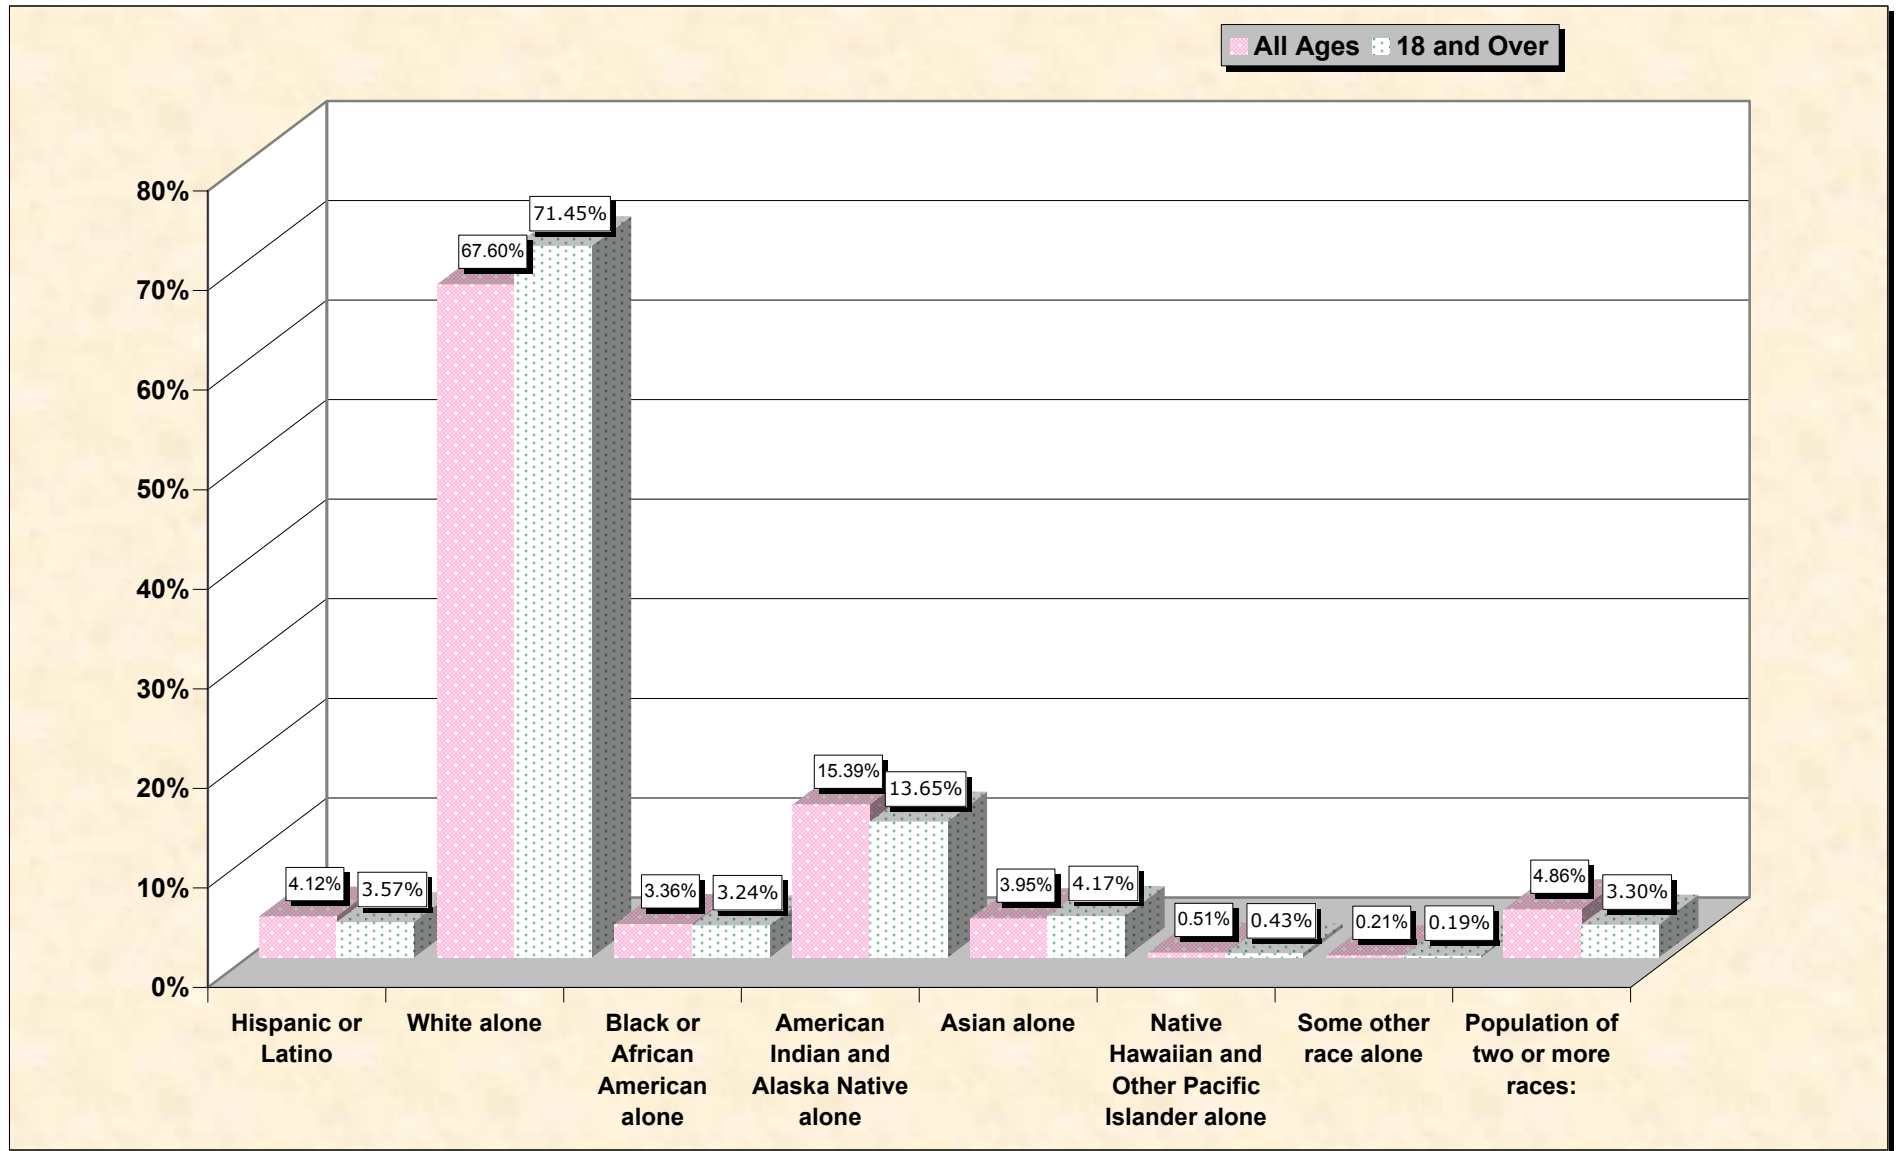

# Population by Race or Ethnicity and Age

**Alaska**

**Data Set: Census 2000 Redistricting Data (Public Law 94-171) Summary File**

[www.fairdata2000.com](http://www.fairdata2000.com)

[3-Oct-02](#)

# Hispanic or Latino, and not Hispanic by Race and Age Alaska

Source: Data Set: Census 2000 Redistricting Data (Public Law 94-171) Summary File. PL2. HISPANIC OR LATINO, AND NOT HISPANIC OR LATINO BY RACE [73] - Universe: Total population; PL4. HISPANIC OR LATINO, AND NOT HISPANIC OR LATINO BY RACE FOR THE POPULATION 18 YEARS AND OVER [73] - Universe: Total population 18 years and over

**source data for Chart**

**HISPANIC OR LATINO, AND NOT HISPANIC OR LATINO BY RACE**

|  | <b>Alaska</b> |
|--|---------------|
| Total:   | 626,932       |
| Hispanic or Latino                               | 25,852        |
| Not Hispanic or Latino:                          | 601,080       |
| Population of one race:                          | 570,626       |
| White alone                                      | 423,788       |
| Black or African American alone                  | 21,073        |
| American Indian and Alaska Native alone          | 96,505        |
| Asian alone                                      | 24,741        |
| Native Hawaiian and Other Pacific Islander alone | 3,181         |
| Some other race alone                            | 1,338         |
| Population of two or more races:                 | 30,454        |