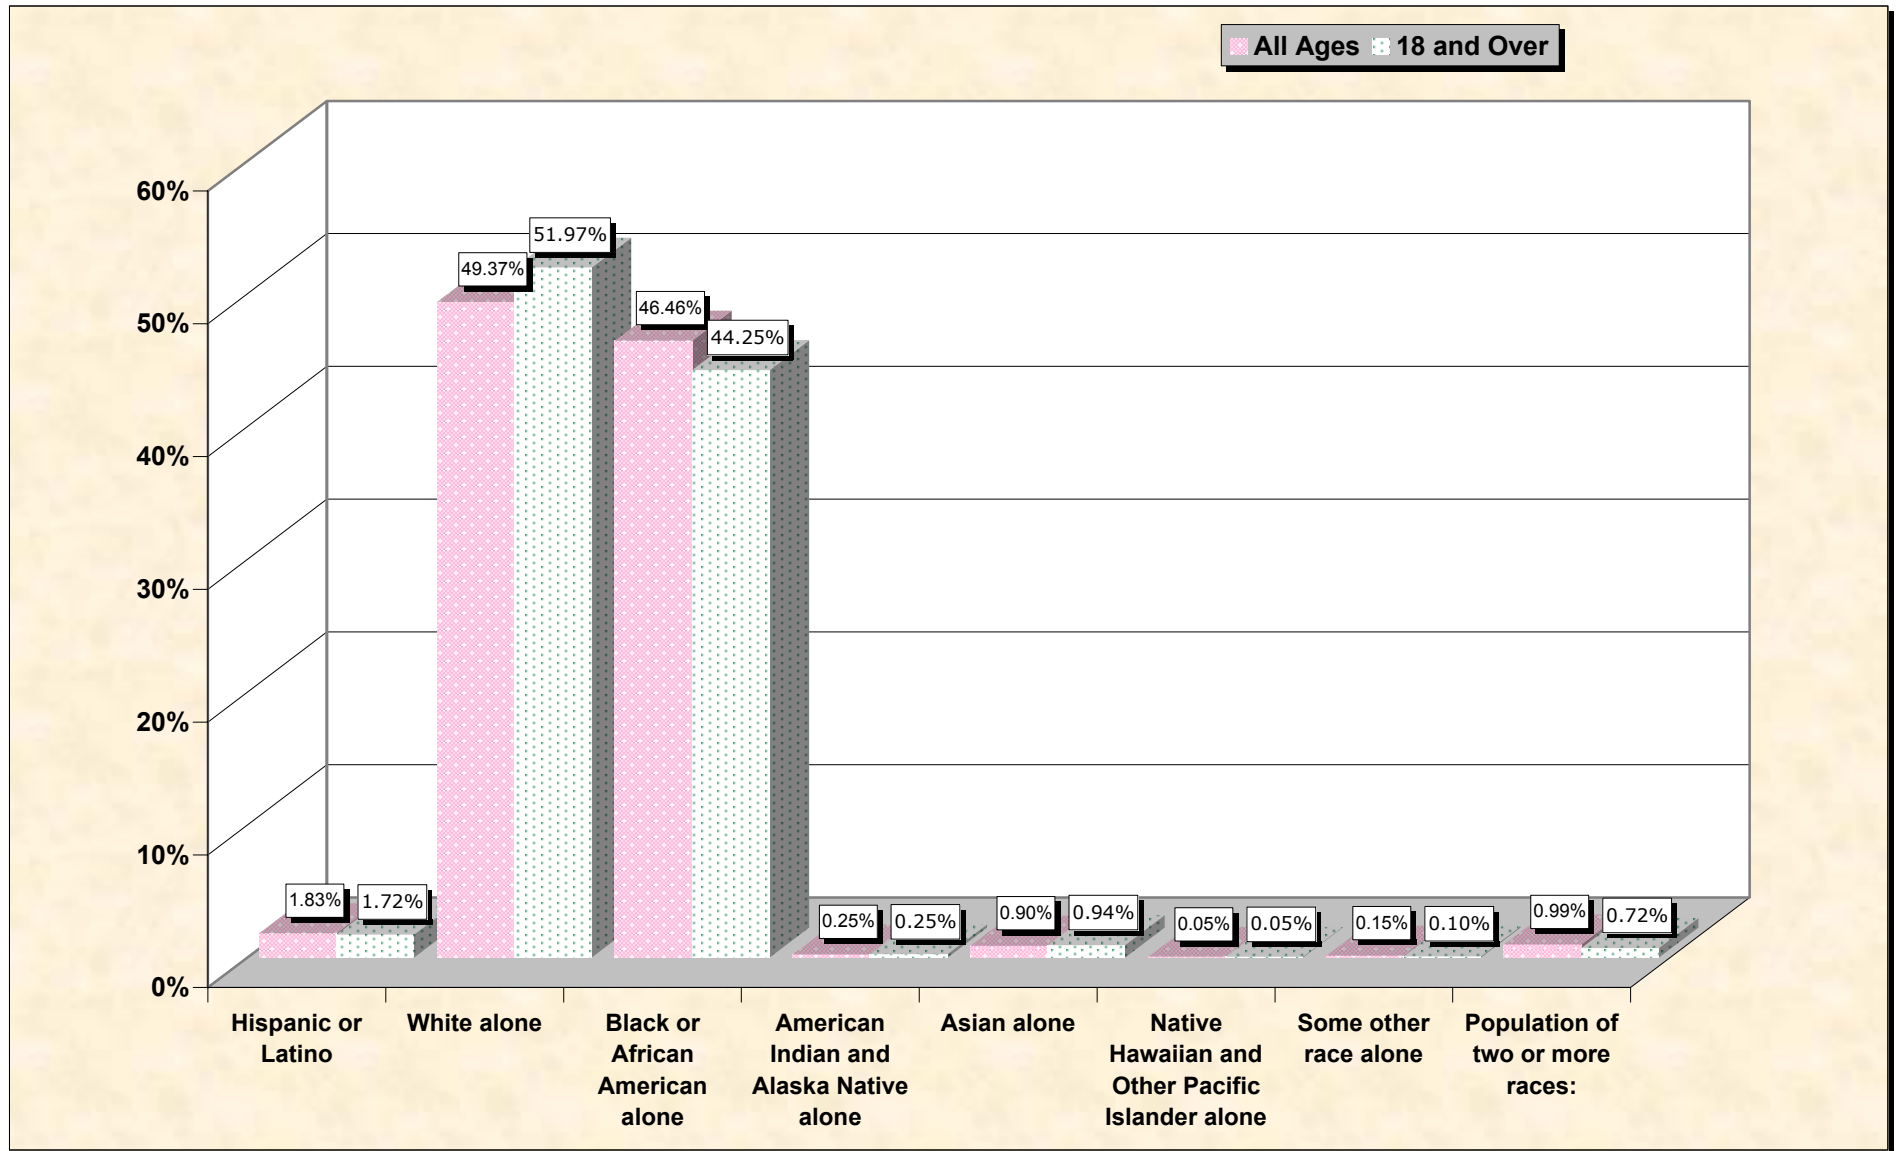

# Population by Race or Ethnicity and Age

## Sumter County, South Carolina

**Data Set: Census 2000 Redistricting Data (Public Law 94-171) Summary File**

[www.fairdata2000.com](http://www.fairdata2000.com)

[3-Oct-02](#)

# Hispanic or Latino, and not Hispanic by Race and Age Sumter County, South Carolina

Source: Data Set: Census 2000 Redistricting Data (Public Law 94-171) Summary File. PL2. HISPANIC OR LATINO, AND NOT HISPANIC OR LATINO BY RACE [73] - Universe: Total population; PL4. HISPANIC OR LATINO, AND NOT HISPANIC OR LATINO BY RACE FOR THE POPULATION 18 YEARS AND OVER [73] - Universe: Total population 18 years and over

**source data for Chart**

**HISPANIC OR LATINO, AND NOT HISPANIC OR LATINO BY RACE**

<b>Sumter County, South Carolina</b>	
Total:	104,646
Hispanic or Latino	1,918
Not Hispanic or Latino:	102,728
Population of one race:	101,689
White alone	51,664
Black or African American alone	48,617
American Indian and Alaska Native alone	257
Asian alone	938
Native Hawaiian and Other Pacific Islander alone	56
Some other race alone	157
Population of two or more races:	1,039