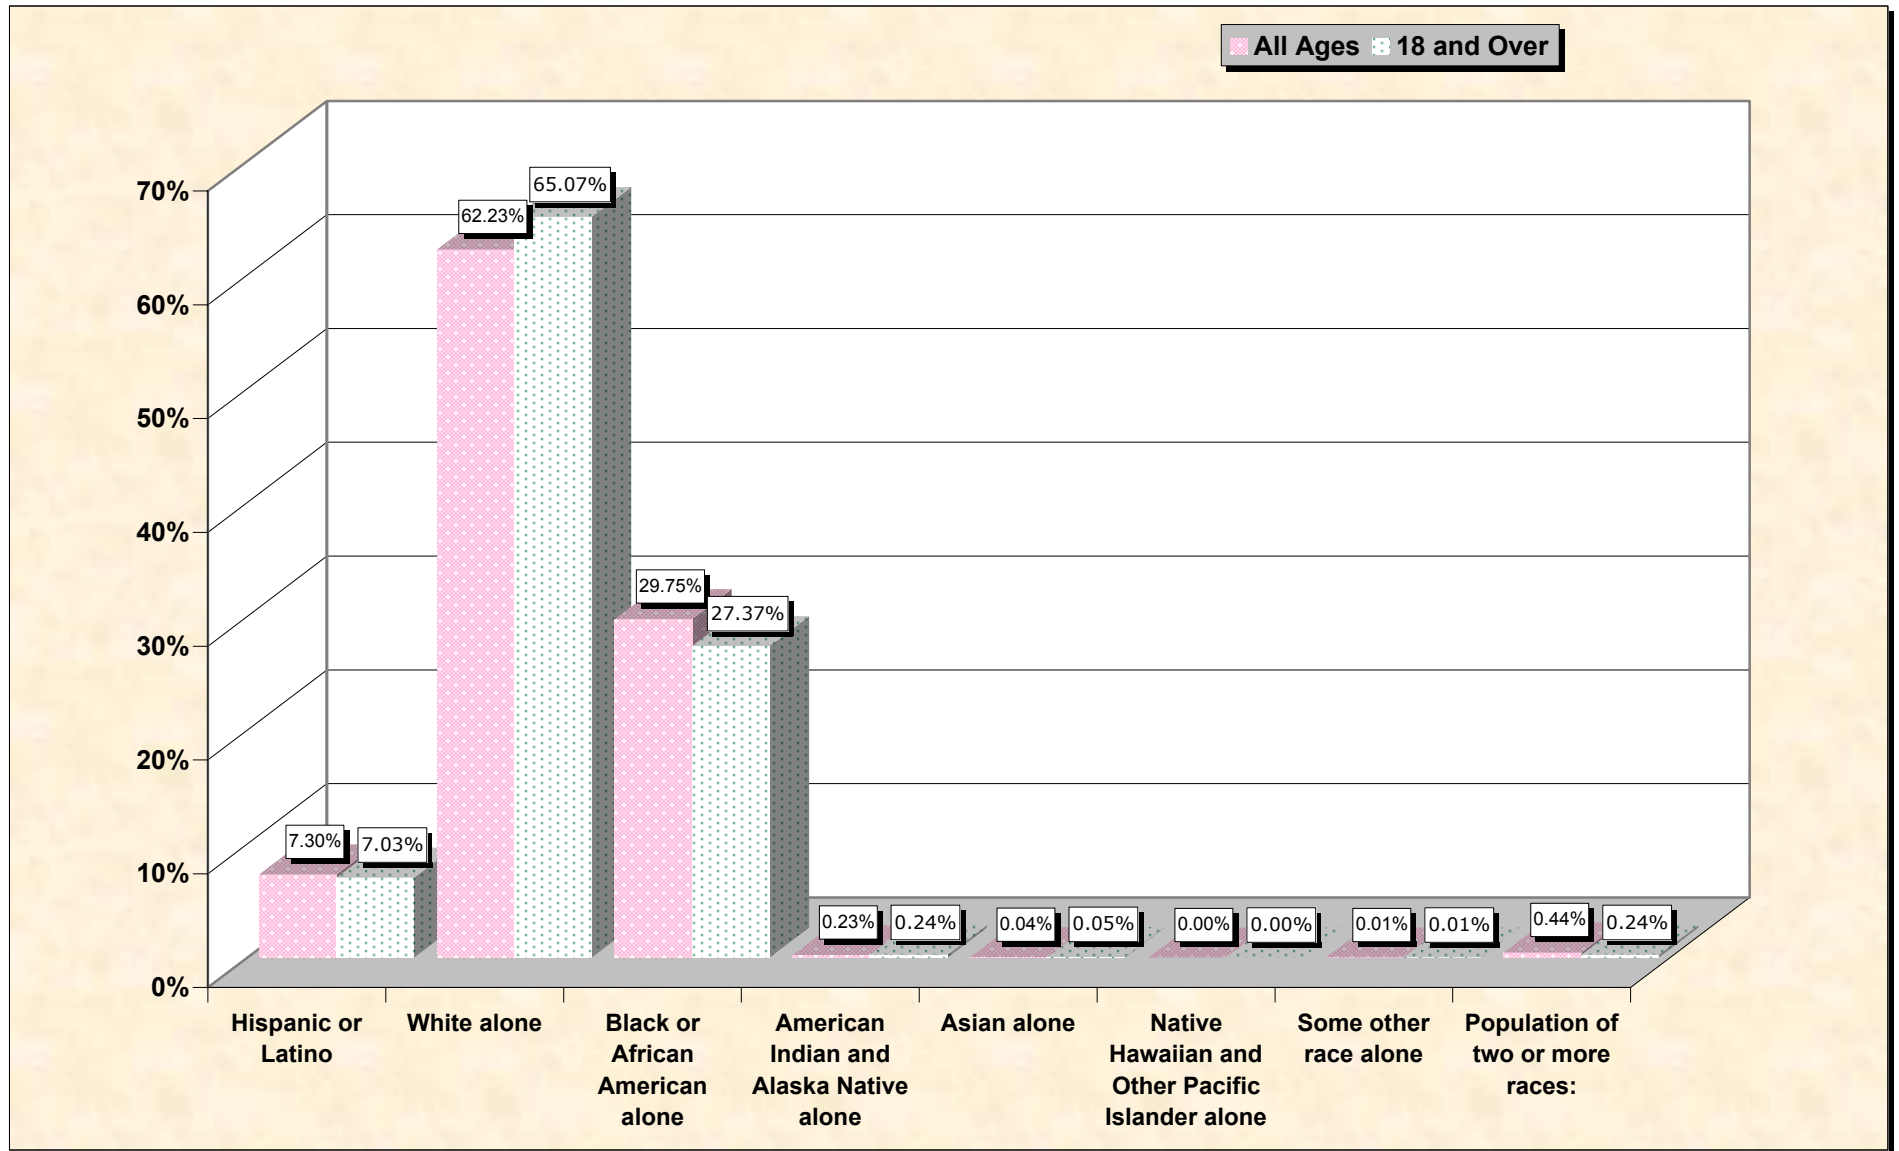

Population by Race or Ethnicity and Age

Saluda County, South Carolina

Data Set: Census 2000 Redistricting Data (Public Law 94-171) Summary File

www.fairdata2000.com

[3-Oct-02](#)

Hispanic or Latino, and not Hispanic by Race and Age Saluda County, South Carolina

Source: Data Set: Census 2000 Redistricting Data (Public Law 94-171) Summary File. PL2. HISPANIC OR LATINO, AND NOT HISPANIC OR LATINO BY RACE [73] - Universe: Total population; PL4. HISPANIC OR LATINO, AND NOT HISPANIC OR LATINO BY RACE FOR THE POPULATION 18 YEARS AND OVER [73] - Universe: Total population 18 years and over

source data for Chart

HISPANIC OR LATINO, AND NOT HISPANIC OR LATINO BY RACE

Saluda County, South Carolina	
Total:	19,181
Hispanic or Latino	1,401
Not Hispanic or Latino:	17,780
Population of one race:	17,696
White alone	11,936
Black or African American alone	5,707
American Indian and Alaska Native alone	44
Asian alone	7
Native Hawaiian and Other Pacific Islander alone	0
Some other race alone	2
Population of two or more races:	84

Source: Data Set: Census 2000 Redistricting Data (Public Law 94-171) Summary File. PL2. HISPANIC OR LATINO, AND NOT HISPANIC OR LATINO BY RACE [73] - Universe: Total population

HISPANIC OR LATINO, AND NOT HISPANIC OR LATINO BY RACE FOR THE POPULATION 18 YEARS AND OVER