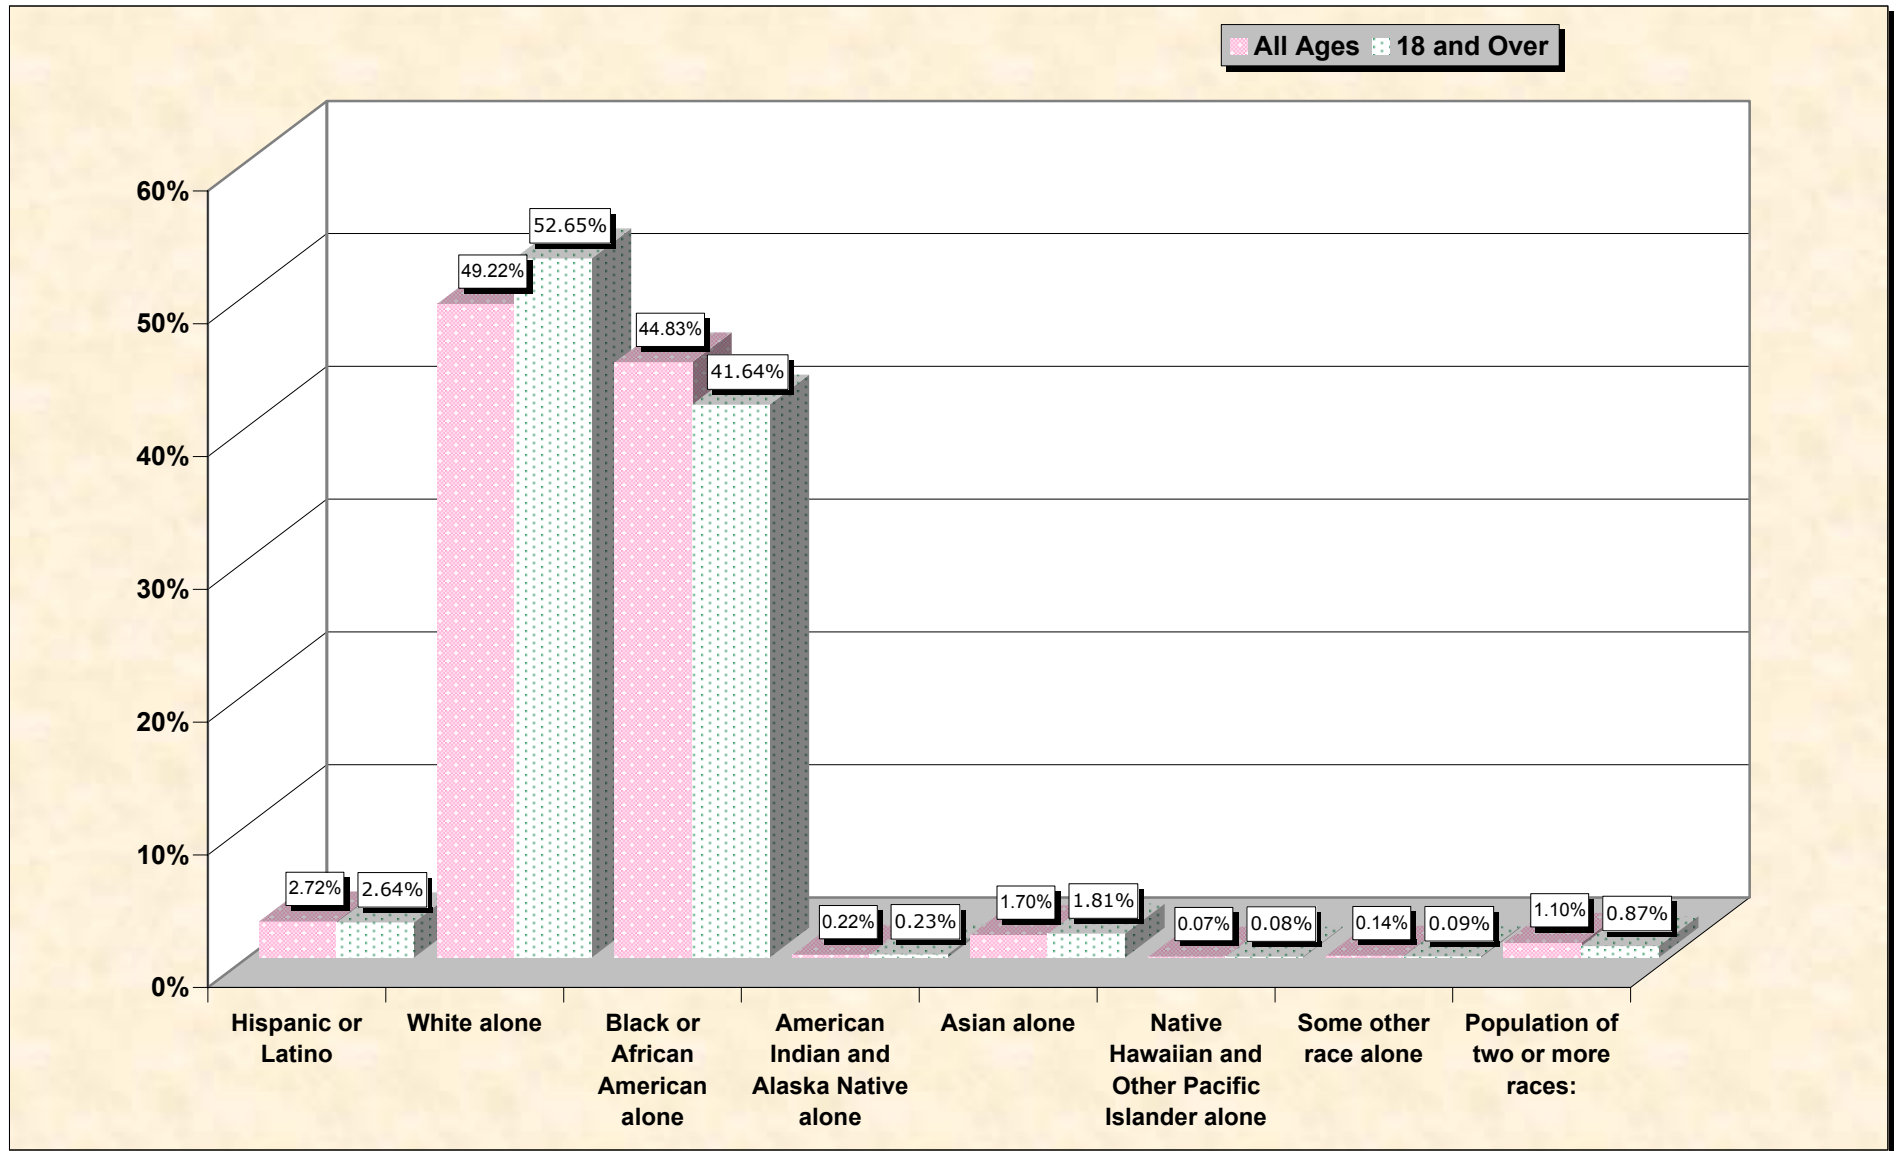

Population by Race or Ethnicity and Age

Richland County, South Carolina

Data Set: Census 2000 Redistricting Data (Public Law 94-171) Summary File

www.fairdata2000.com

[3-Oct-02](#)

Hispanic or Latino, and not Hispanic by Race and Age Richland County, South Carolina

Source: Data Set: Census 2000 Redistricting Data (Public Law 94-171) Summary File. PL2. HISPANIC OR LATINO, AND NOT HISPANIC OR LATINO BY RACE [73] - Universe: Total population; PL4. HISPANIC OR LATINO, AND NOT HISPANIC OR LATINO BY RACE FOR THE POPULATION 18 YEARS AND OVER [73] - Universe: Total population 18 years and over

source data for Chart

HISPANIC OR LATINO, AND NOT HISPANIC OR LATINO BY RACE

| Richland County, South Carolina | |
|--|---------|
| Total: | 320,677 |
| Hispanic or Latino | 8,713 |
| Not Hispanic or Latino: | 311,964 |
| Population of one race: | 308,436 |
| White alone | 157,843 |
| Black or African American alone | 143,773 |
| American Indian and Alaska Native alone | 709 |
| Asian alone | 5,441 |
| Native Hawaiian and Other Pacific Islander alone | 228 |
| Some other race alone | 442 |
| Population of two or more races: | 3,528 |

| Richland County, South Carolina | |
|--|---------|
| Total: | 243,068 |
| Hispanic or Latino | 6,410 |
| Not Hispanic or Latino: | 236,658 |
| Population of one race: | 234,551 |
| White alone | 127,973 |
| Black or African American alone | 101,206 |
| American Indian and Alaska Native alone | 565 |
| Asian alone | 4,406 |
| Native Hawaiian and Other Pacific Islander alone | 185 |
| Some other race alone | 216 |
| Population of two or more races: | 2,107 |