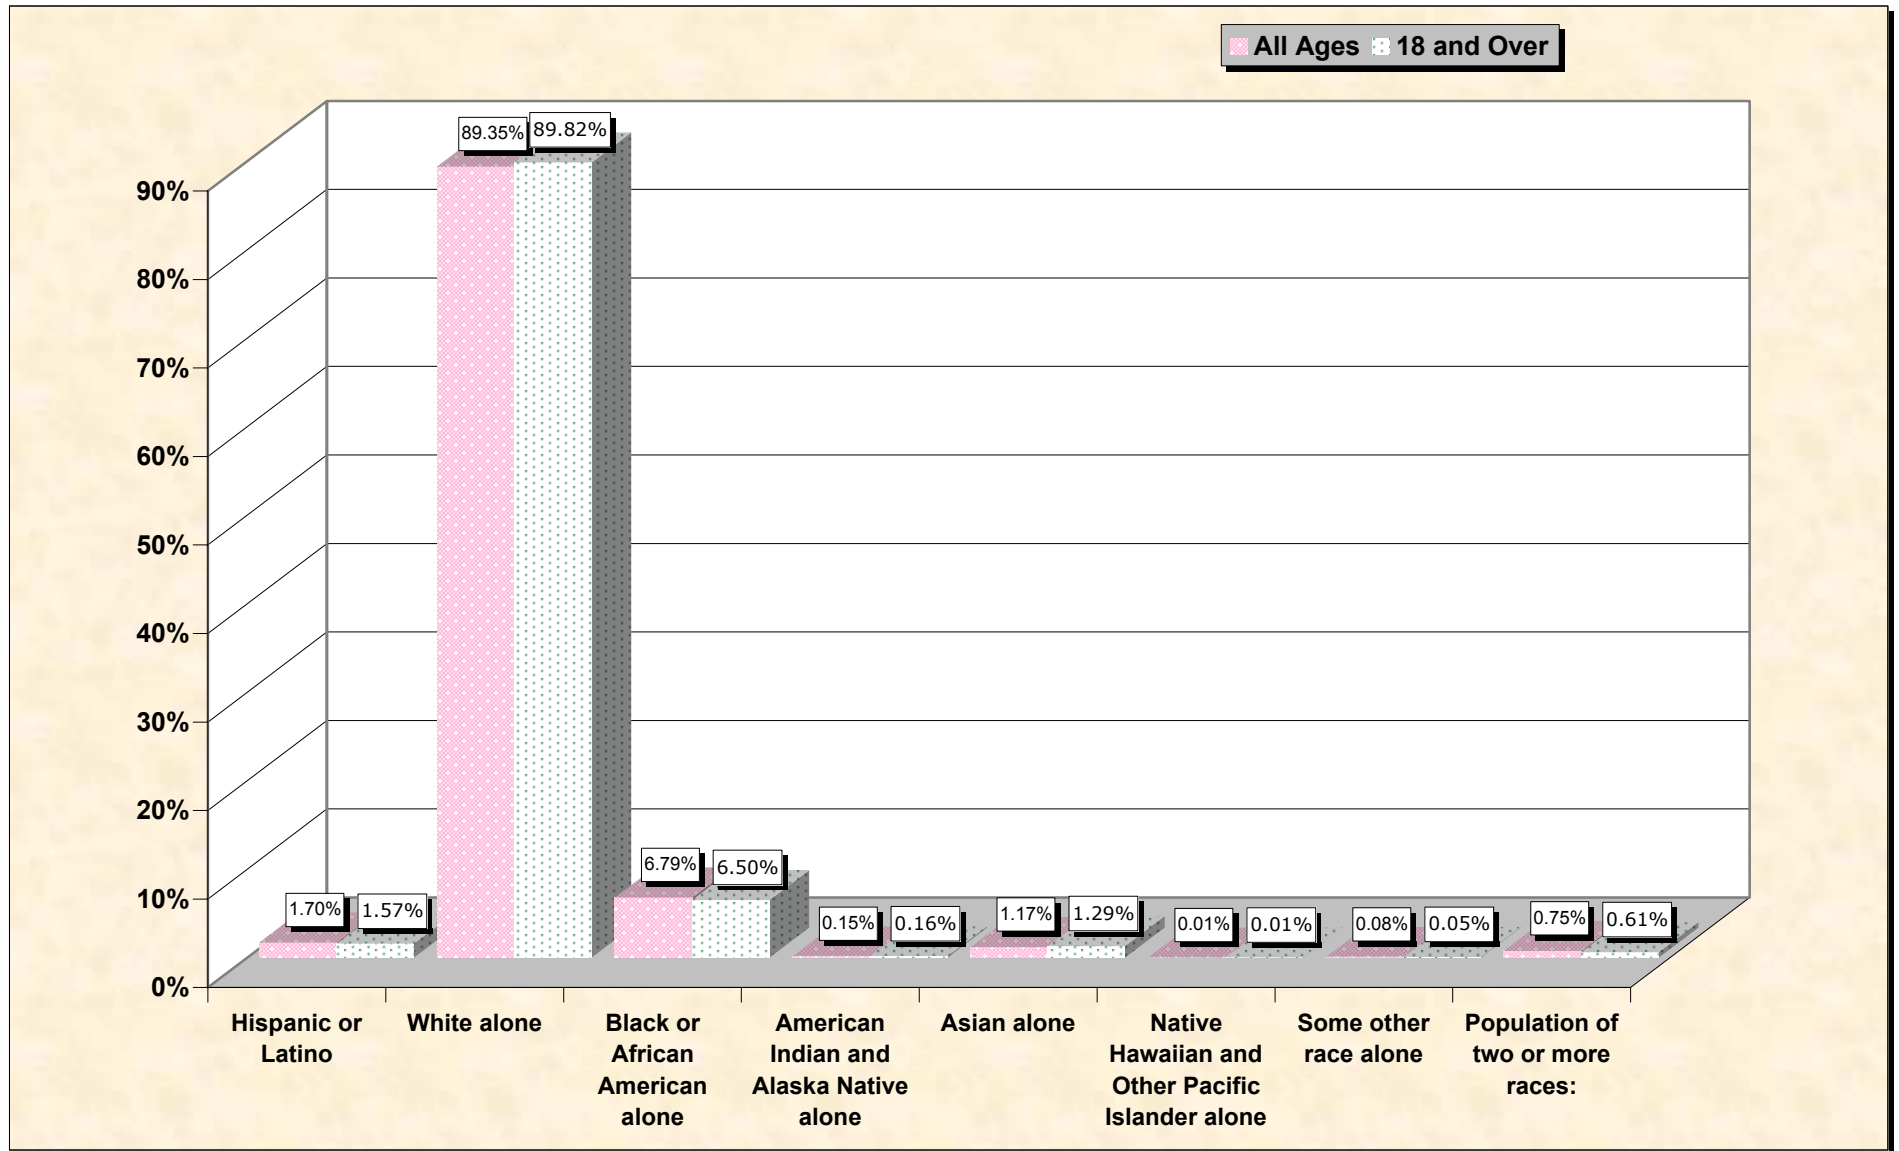

Population by Race or Ethnicity and Age

Pickens County, South Carolina

Data Set: Census 2000 Redistricting Data (Public Law 94-171) Summary File

www.fairdata2000.com

[3-Oct-02](#)

Hispanic or Latino, and not Hispanic by Race and Age Pickens County, South Carolina

Source: Data Set: Census 2000 Redistricting Data (Public Law 94-171) Summary File. PL2. HISPANIC OR LATINO, AND NOT HISPANIC OR LATINO BY RACE [73] - Universe: Total population; PL4. HISPANIC OR LATINO, AND NOT HISPANIC OR LATINO BY RACE FOR THE POPULATION 18 YEARS AND OVER [73] - Universe: Total population 18 years and over

source data for Chart

HISPANIC OR LATINO, AND NOT HISPANIC OR LATINO BY RACE

Pickens County, South Carolina	
Total:	110,757
Hispanic or Latino	1,879
Not Hispanic or Latino:	108,878
Population of one race:	108,046
White alone	98,961
Black or African American alone	7,517
American Indian and Alaska Native alone	168
Asian alone	1,301
Native Hawaiian and Other Pacific Islander alone	10
Some other race alone	89
Population of two or more races:	832

Source: Data Set: Census 2000 Redistricting Data (Public Law 94-171) Summary File. PL2. HISPANIC OR LATINO, AND NOT HISPANIC OR LATINO BY RACE [73] - Universe: Total population

HISPANIC OR LATINO, AND NOT HISPANIC OR LATINO BY RACE FOR THE POPULATION 18 YEARS AND OVER