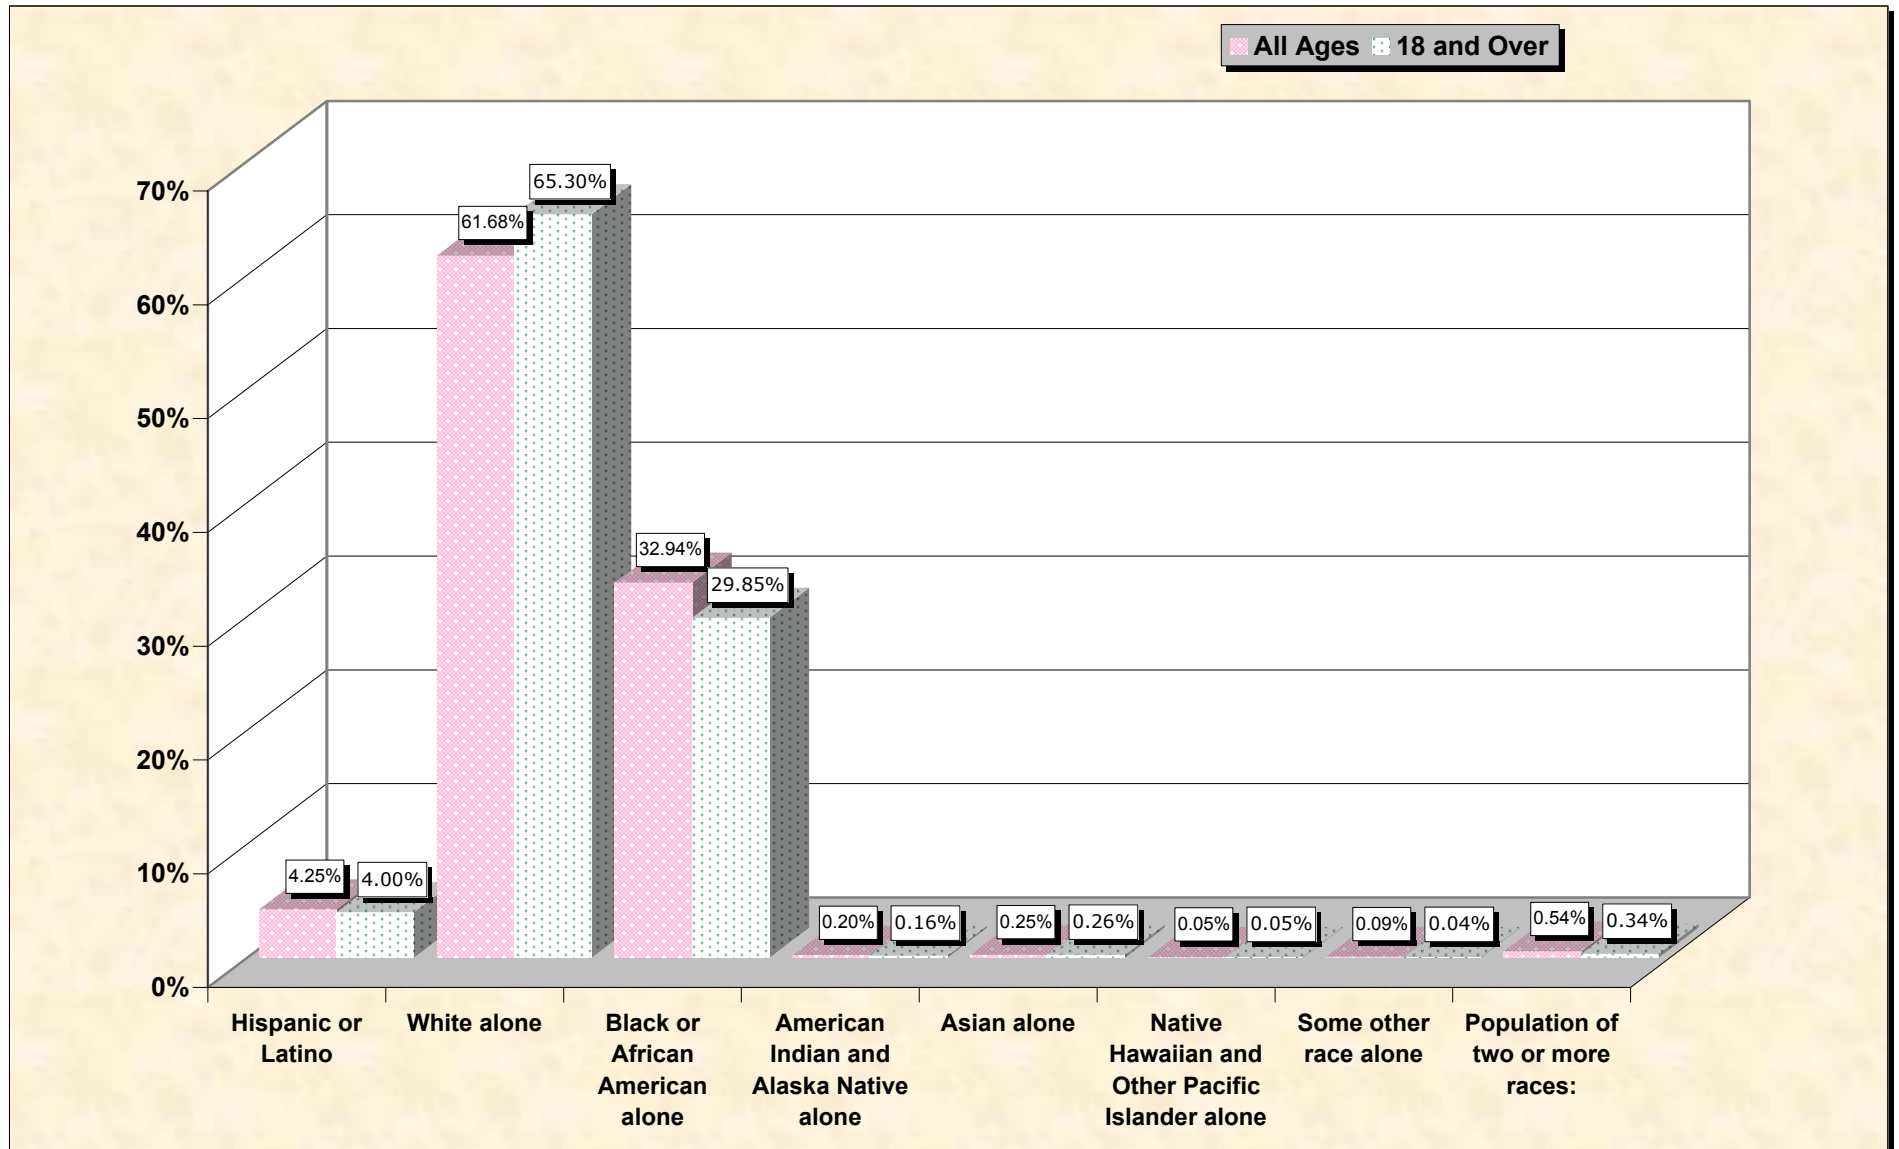

# Population by Race or Ethnicity and Age

## Newberry County, South Carolina

**Data Set: Census 2000 Redistricting Data (Public Law 94-171) Summary File**

[www.fairdata2000.com](http://www.fairdata2000.com)

[3-Oct-02](#)

# Hispanic or Latino, and not Hispanic by Race and Age Newberry County, South Carolina

Source: Data Set: Census 2000 Redistricting Data (Public Law 94-171) Summary File. PL2. HISPANIC OR LATINO, AND NOT HISPANIC OR LATINO BY RACE [73] - Universe: Total population; PL4. HISPANIC OR LATINO, AND NOT HISPANIC OR LATINO BY RACE FOR THE POPULATION 18 YEARS AND OVER [73] - Universe: Total population 18 years and over

**source data for Chart**

**HISPANIC OR LATINO, AND NOT HISPANIC OR LATINO BY RACE**

<b>Newberry County, South Carolina</b>	
Total:	36,108
Hispanic or Latino	1,533
Not Hispanic or Latino:	34,575
Population of one race:	34,379
White alone	22,270
Black or African American alone	11,893
American Indian and Alaska Native alone	73
Asian alone	92
Native Hawaiian and Other Pacific Islander alone	19
Some other race alone	32
Population of two or more races:	196