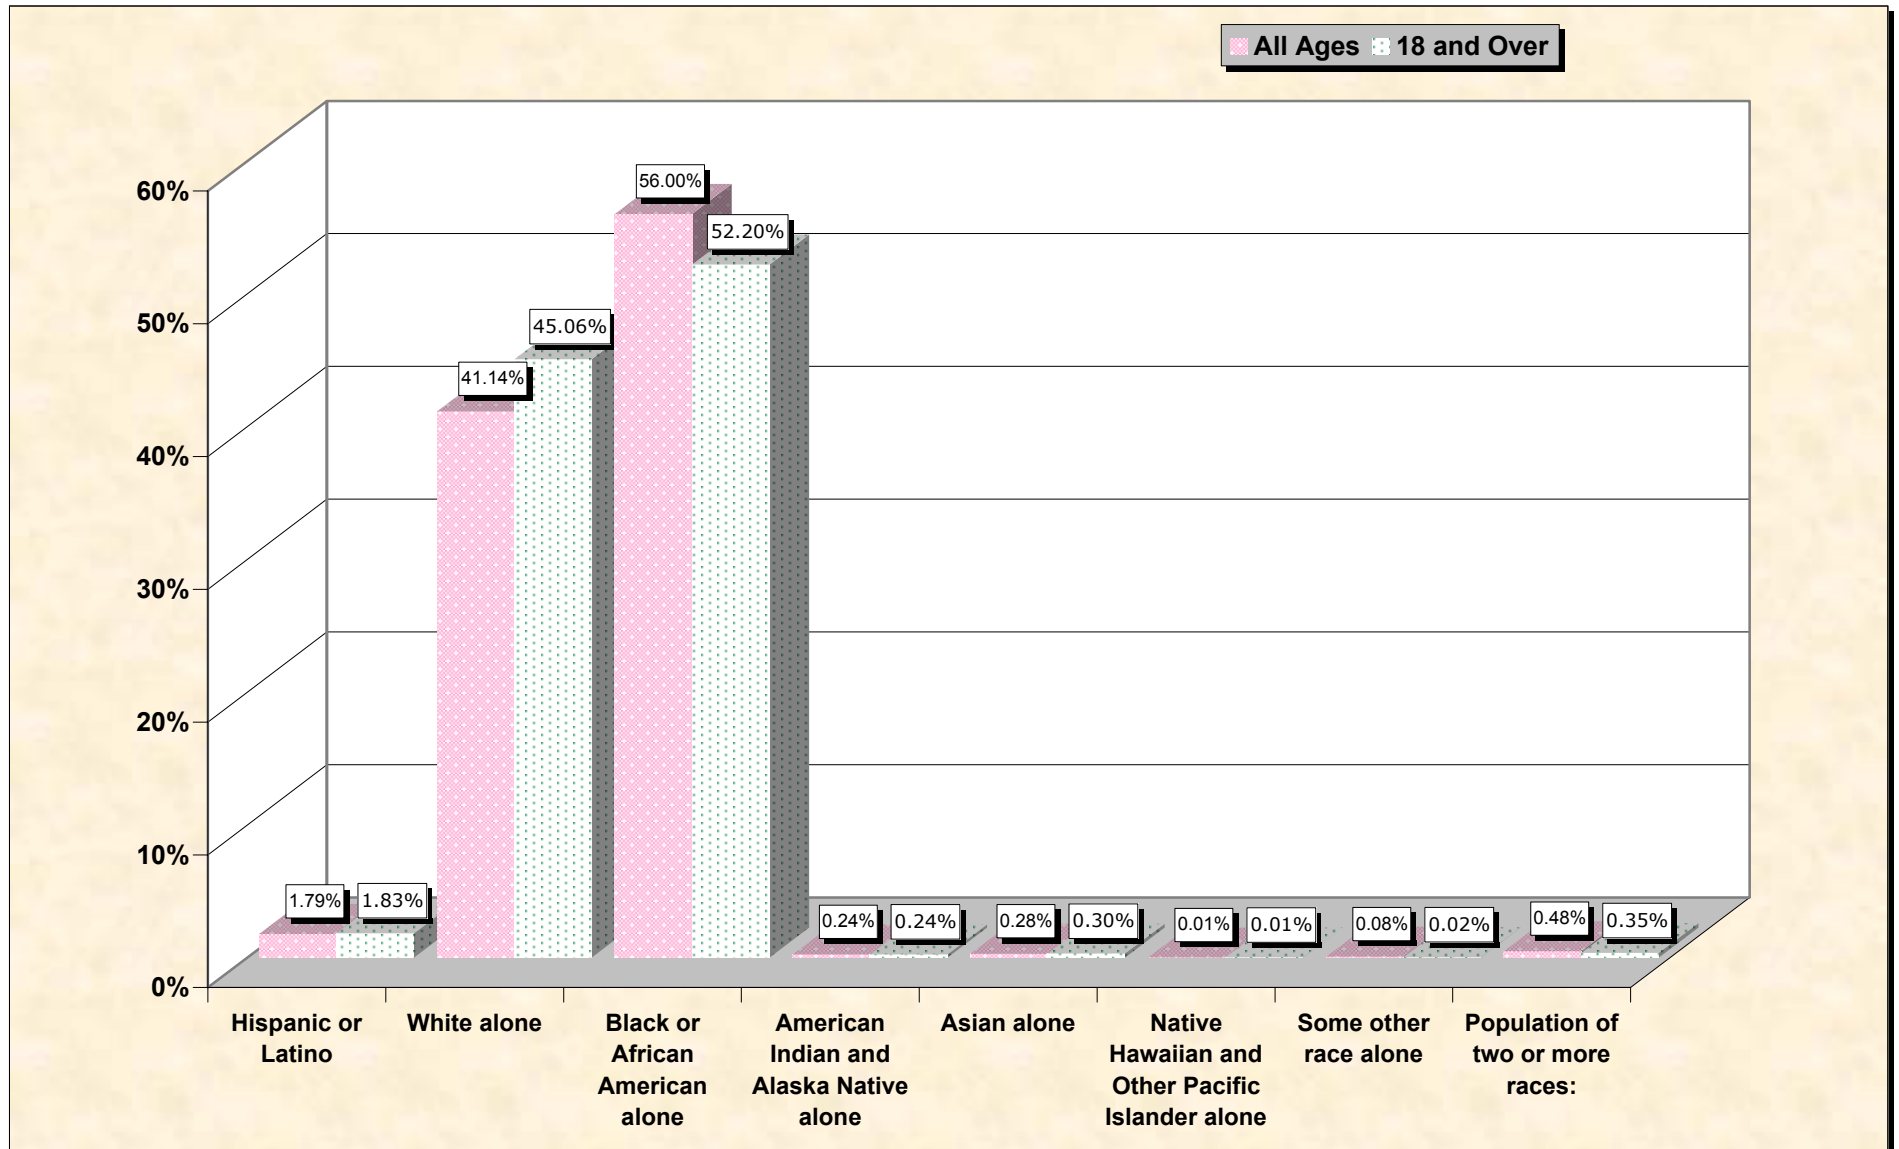

# Population by Race or Ethnicity and Age

## Marion County, South Carolina

**Data Set: Census 2000 Redistricting Data (Public Law 94-171) Summary File**

[www.fairdata2000.com](http://www.fairdata2000.com)

[3-Oct-02](#)

# Hispanic or Latino, and not Hispanic by Race and Age Marion County, South Carolina

Source: Data Set: Census 2000 Redistricting Data (Public Law 94-171) Summary File. PL2. HISPANIC OR LATINO, AND NOT HISPANIC OR LATINO BY RACE [73] - Universe: Total population; PL4. HISPANIC OR LATINO, AND NOT HISPANIC OR LATINO BY RACE FOR THE POPULATION 18 YEARS AND OVER [73] - Universe: Total population 18 years and over

**source data for Chart**

**HISPANIC OR LATINO, AND NOT HISPANIC OR LATINO BY RACE**

<b>Marion County, South Carolina</b>	
Total:	35,466
Hispanic or Latino	634
Not Hispanic or Latino:	34,832
Population of one race:	34,662
White alone	14,589
Black or African American alone	19,860
American Indian and Alaska Native alone	86
Asian alone	98
Native Hawaiian and Other Pacific Islander alone	2
Some other race alone	27
Population of two or more races:	170