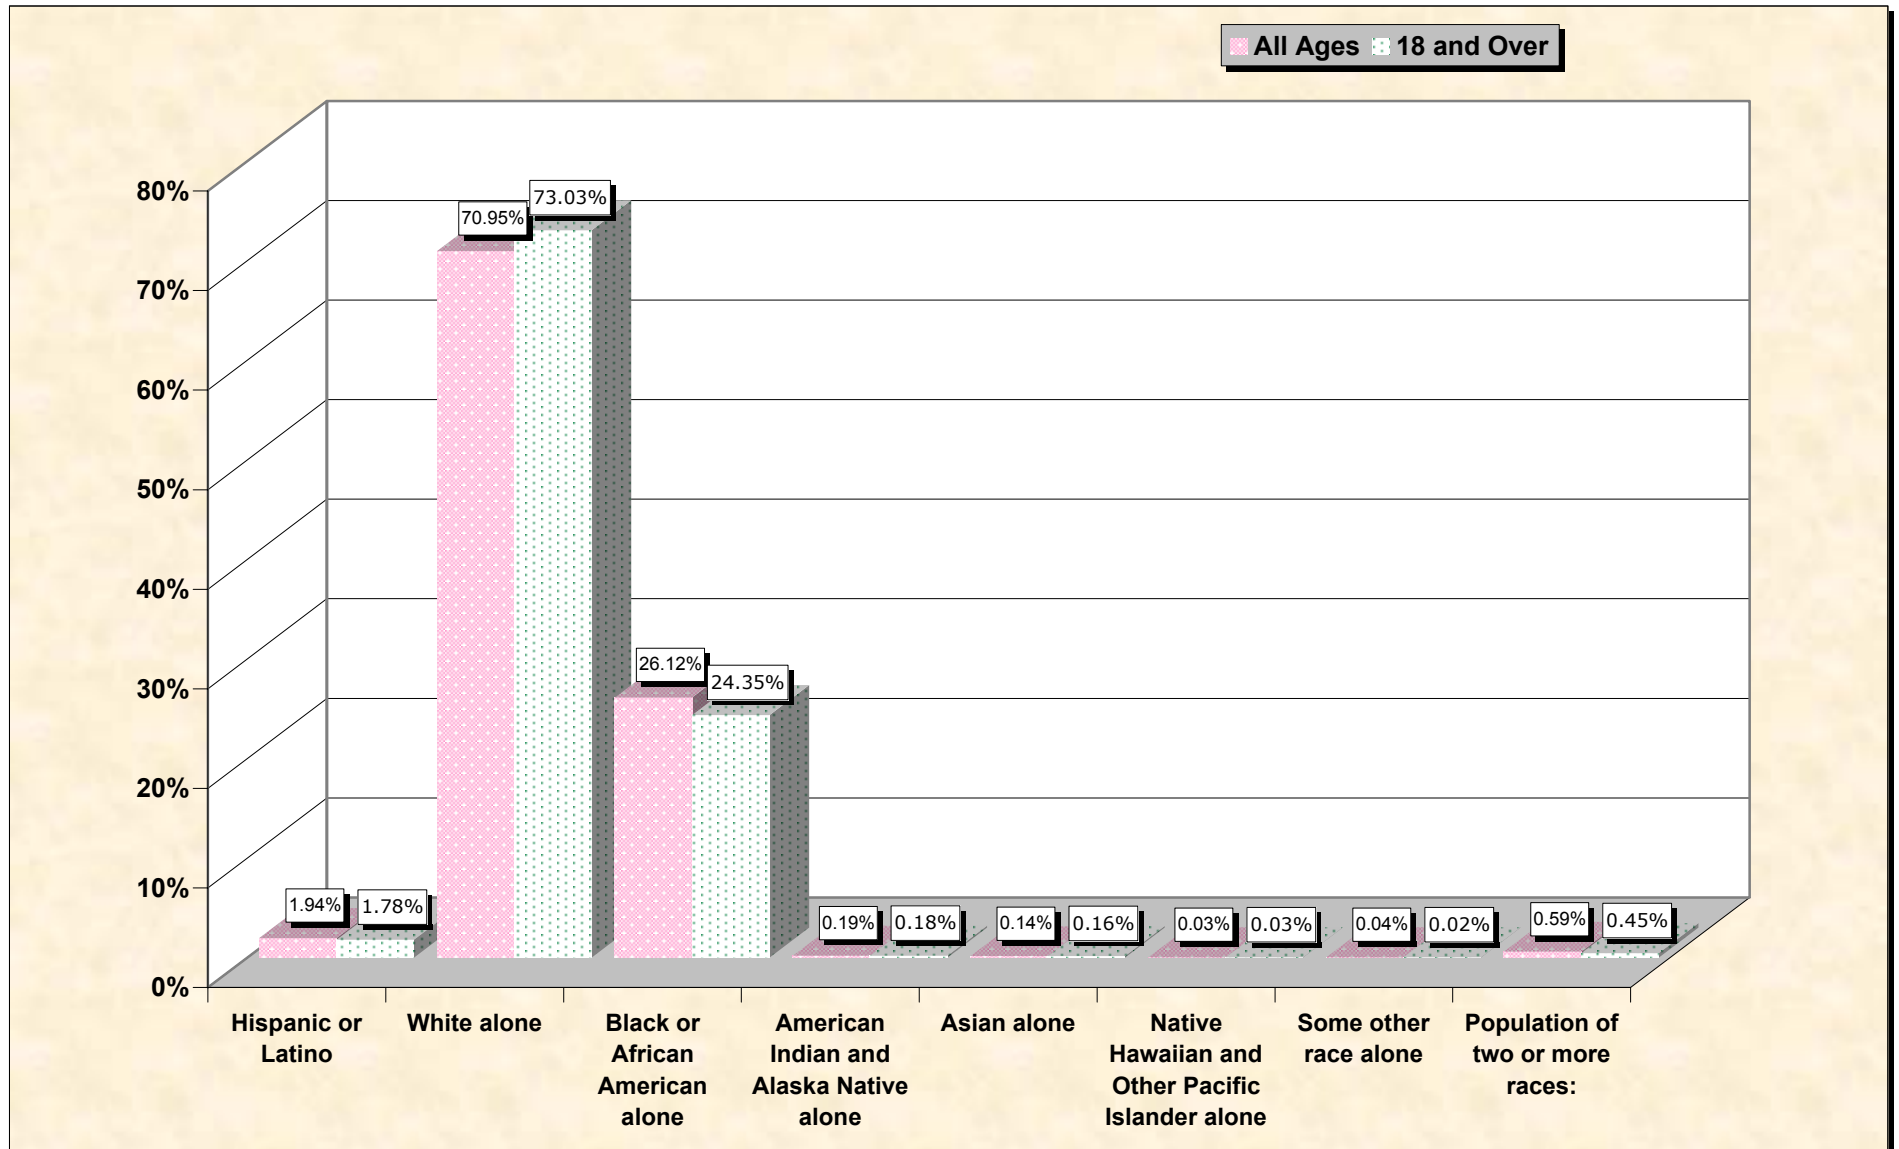

Population by Race or Ethnicity and Age

Laurens County, South Carolina

Data Set: Census 2000 Redistricting Data (Public Law 94-171) Summary File

www.fairdata2000.com

[3-Oct-02](#)

Hispanic or Latino, and not Hispanic by Race and Age Laurens County, South Carolina

Source: Data Set: Census 2000 Redistricting Data (Public Law 94-171) Summary File. PL2. HISPANIC OR LATINO, AND NOT HISPANIC OR LATINO BY RACE [73] - Universe: Total population; PL4. HISPANIC OR LATINO, AND NOT HISPANIC OR LATINO BY RACE FOR THE POPULATION 18 YEARS AND OVER [73] - Universe: Total population 18 years and over

source data for Chart

HISPANIC OR LATINO, AND NOT HISPANIC OR LATINO BY RACE

Laurens County, South Carolina	
Total:	69,567
Hispanic or Latino	1,352
Not Hispanic or Latino:	68,215
Population of one race:	67,804
White alone	49,358
Black or African American alone	18,172
American Indian and Alaska Native alone	132
Asian alone	97
Native Hawaiian and Other Pacific Islander alone	19
Some other race alone	26
Population of two or more races:	411

Laurens County, South Carolina	
Total:	51,980
Hispanic or Latino	926
Not Hispanic or Latino:	51,054
Population of one race:	50,820
White alone	37,960
Black or African American alone	12,657
American Indian and Alaska Native alone	93
Asian alone	85
Native Hawaiian and Other Pacific Islander alone	13
Some other race alone	12
Population of two or more races:	234