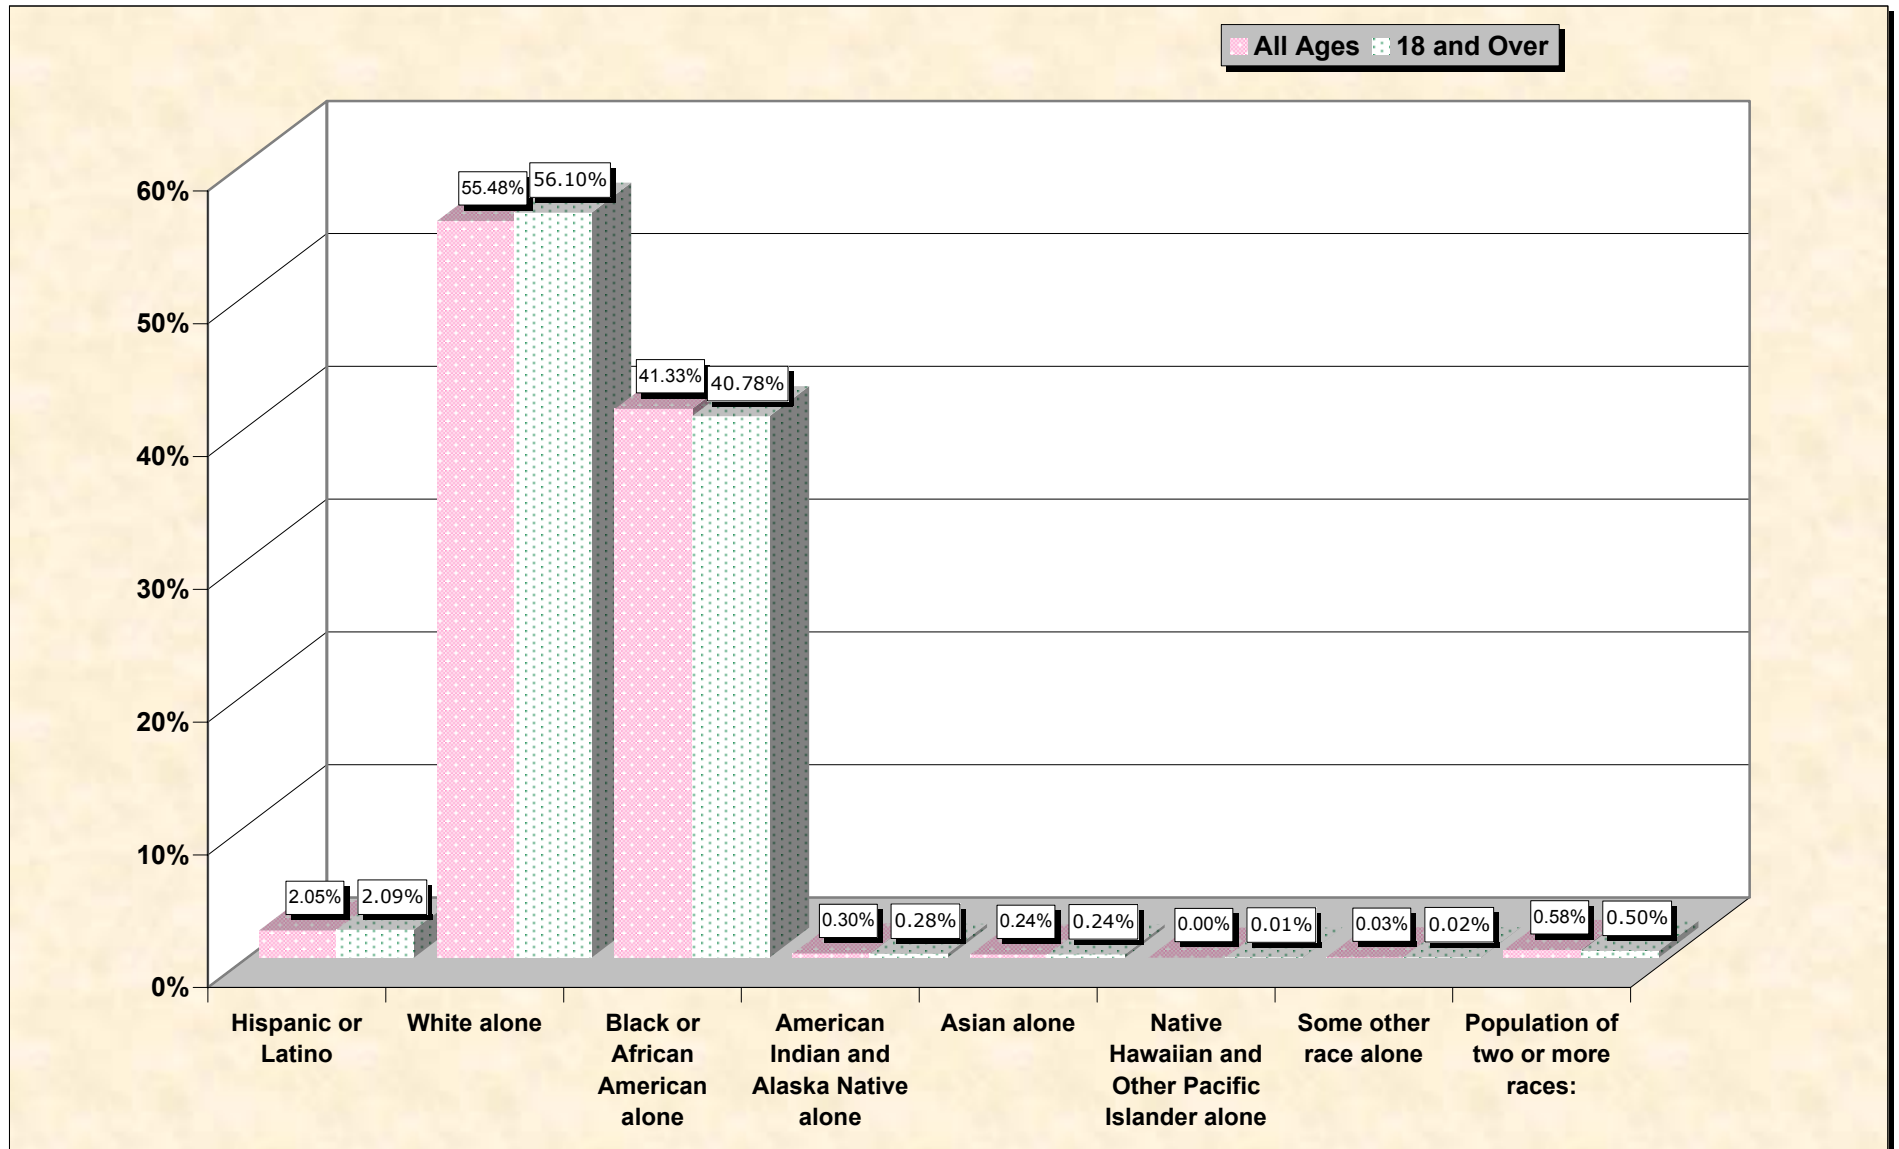

Population by Race or Ethnicity and Age

Edgefield County, South Carolina

Data Set: Census 2000 Redistricting Data (Public Law 94-171) Summary File

www.fairdata2000.com

[3-Oct-02](#)

Hispanic or Latino, and not Hispanic by Race and Age Edgefield County, South Carolina

Source: Data Set: Census 2000 Redistricting Data (Public Law 94-171) Summary File. PL2. HISPANIC OR LATINO, AND NOT HISPANIC OR LATINO BY RACE [73] - Universe: Total population; PL4. HISPANIC OR LATINO, AND NOT HISPANIC OR LATINO BY RACE FOR THE POPULATION 18 YEARS AND OVER [73] - Universe: Total population 18 years and over

source data for Chart

HISPANIC OR LATINO, AND NOT HISPANIC OR LATINO BY RACE

Edgefield County, South Carolina	
Total:	24,595
Hispanic or Latino	503
Not Hispanic or Latino:	24,092
Population of one race:	23,950
White alone	13,645
Black or African American alone	10,165
American Indian and Alaska Native alone	74
Asian alone	58
Native Hawaiian and Other Pacific Islander alone	1
Some other race alone	7
Population of two or more races:	142

Source: Data Set: Census 2000 Redistricting Data (Public Law 94-171) Summary File. PL2. HISPANIC OR LATINO, AND NOT HISPANIC OR LATINO BY RACE [73] - Universe: Total population

HISPANIC OR LATINO, AND NOT HISPANIC OR LATINO BY RACE FOR THE POPULATION 18 YEARS AND OVER