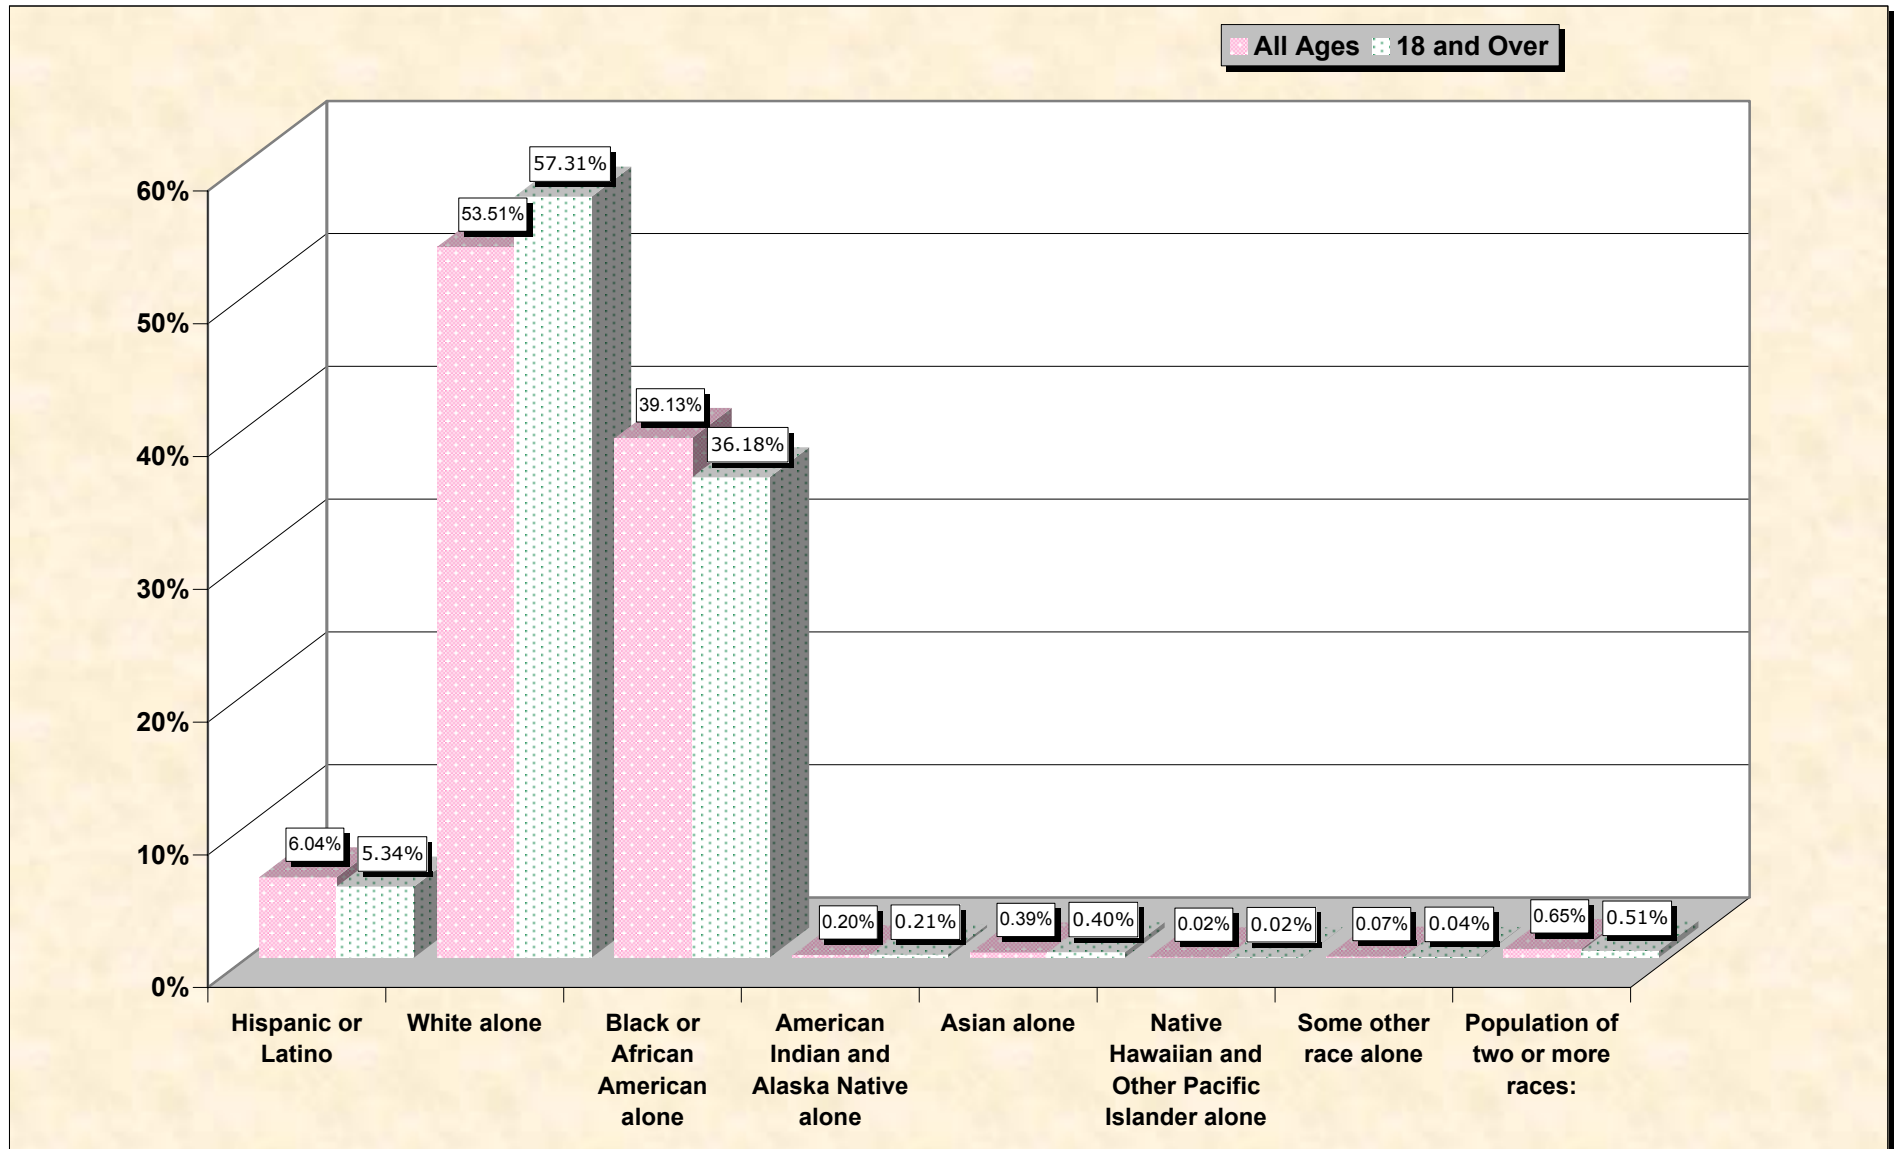

Population by Race or Ethnicity and Age

Wilson County, North Carolina

Data Set: Census 2000 Redistricting Data (Public Law 94-171) Summary File

www.fairdata2000.com

[3-Oct-02](#)

Hispanic or Latino, and not Hispanic by Race and Age Wilson County, North Carolina

Source: Data Set: Census 2000 Redistricting Data (Public Law 94-171) Summary File. PL2. HISPANIC OR LATINO, AND NOT HISPANIC OR LATINO BY RACE [73] - Universe: Total population; PL4. HISPANIC OR LATINO, AND NOT HISPANIC OR LATINO BY RACE FOR THE POPULATION 18 YEARS AND OVER [73] - Universe: Total population 18 years and over

source data for Chart

HISPANIC OR LATINO, AND NOT HISPANIC OR LATINO BY RACE

Wilson County, North Carolina	
Total:	73,814
Hispanic or Latino	4,457
Not Hispanic or Latino:	69,357
Population of one race:	68,878
White alone	39,498
Black or African American alone	28,886
American Indian and Alaska Native alone	144
Asian alone	286
Native Hawaiian and Other Pacific Islander alone	14
Some other race alone	50
Population of two or more races:	479

Wilson County, North Carolina	
Total:	54,947
Hispanic or Latino	2,933
Not Hispanic or Latino:	52,014
Population of one race:	51,734
White alone	31,489
Black or African American alone	19,878
American Indian and Alaska Native alone	115
Asian alone	220
Native Hawaiian and Other Pacific Islander alone	10
Some other race alone	22
Population of two or more races:	280