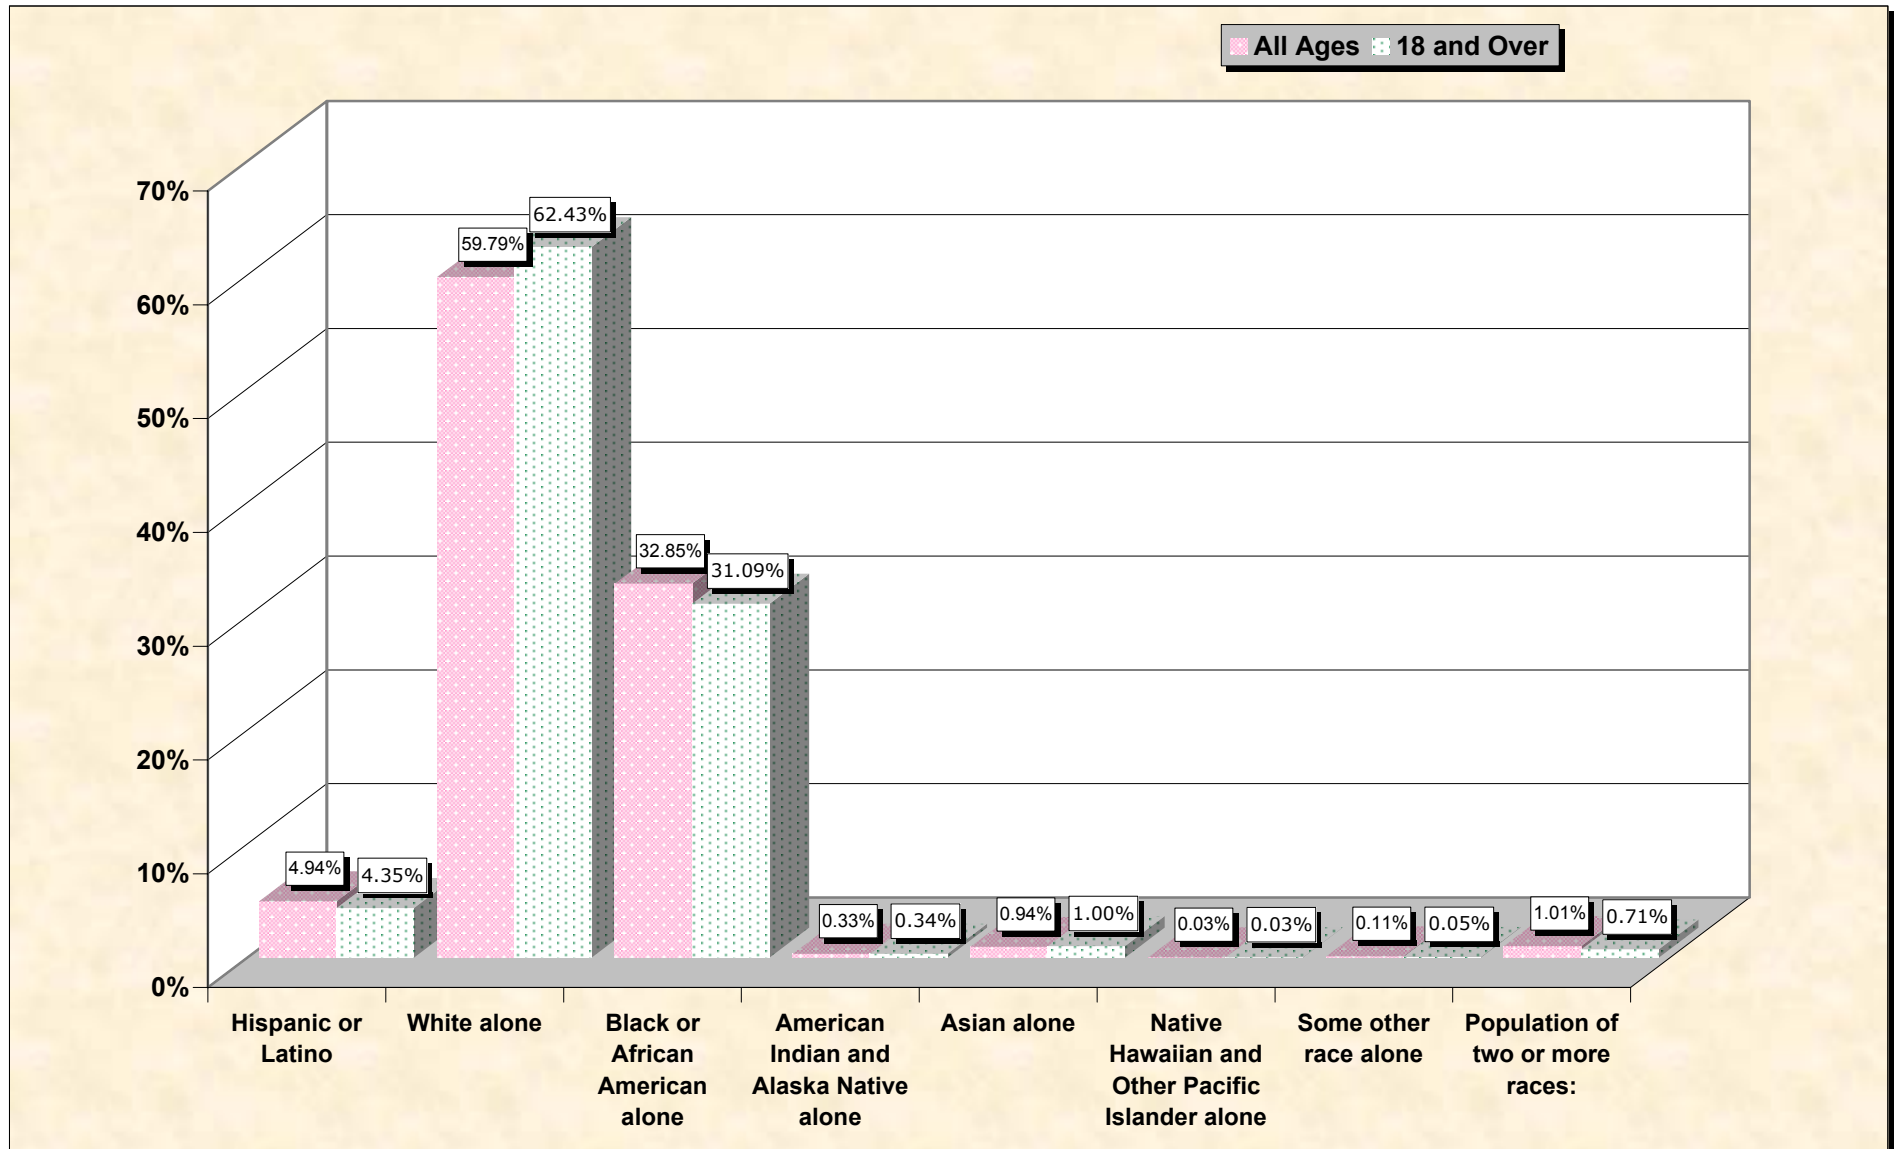

Population by Race or Ethnicity and Age

Wayne County, North Carolina

Data Set: Census 2000 Redistricting Data (Public Law 94-171) Summary File

www.fairdata2000.com

[3-Oct-02](#)

Hispanic or Latino, and not Hispanic by Race and Age Wayne County, North Carolina

Source: Data Set: Census 2000 Redistricting Data (Public Law 94-171) Summary File. PL2. HISPANIC OR LATINO, AND NOT HISPANIC OR LATINO BY RACE [73] - Universe: Total population; PL4. HISPANIC OR LATINO, AND NOT HISPANIC OR LATINO BY RACE FOR THE POPULATION 18 YEARS AND OVER [73] - Universe: Total population 18 years and over

source data for Chart

HISPANIC OR LATINO, AND NOT HISPANIC OR LATINO BY RACE

Wayne County, North Carolina	
Total:	113,329
Hispanic or Latino	5,604
Not Hispanic or Latino:	107,725
Population of one race:	106,580
White alone	67,756
Black or African American alone	37,230
American Indian and Alaska Native alone	371
Asian alone	1,063
Native Hawaiian and Other Pacific Islander alone	34
Some other race alone	126
Population of two or more races:	1,145

Source: Data Set: Census 2000 Redistricting Data (Public Law 94-171) Summary File. PL2. HISPANIC OR LATINO, AND NOT HISPANIC OR LATINO BY RACE [73] - Universe: Total population

HISPANIC OR LATINO, AND NOT HISPANIC OR LATINO BY RACE FOR THE POPULATION 18 YEARS AND OVER