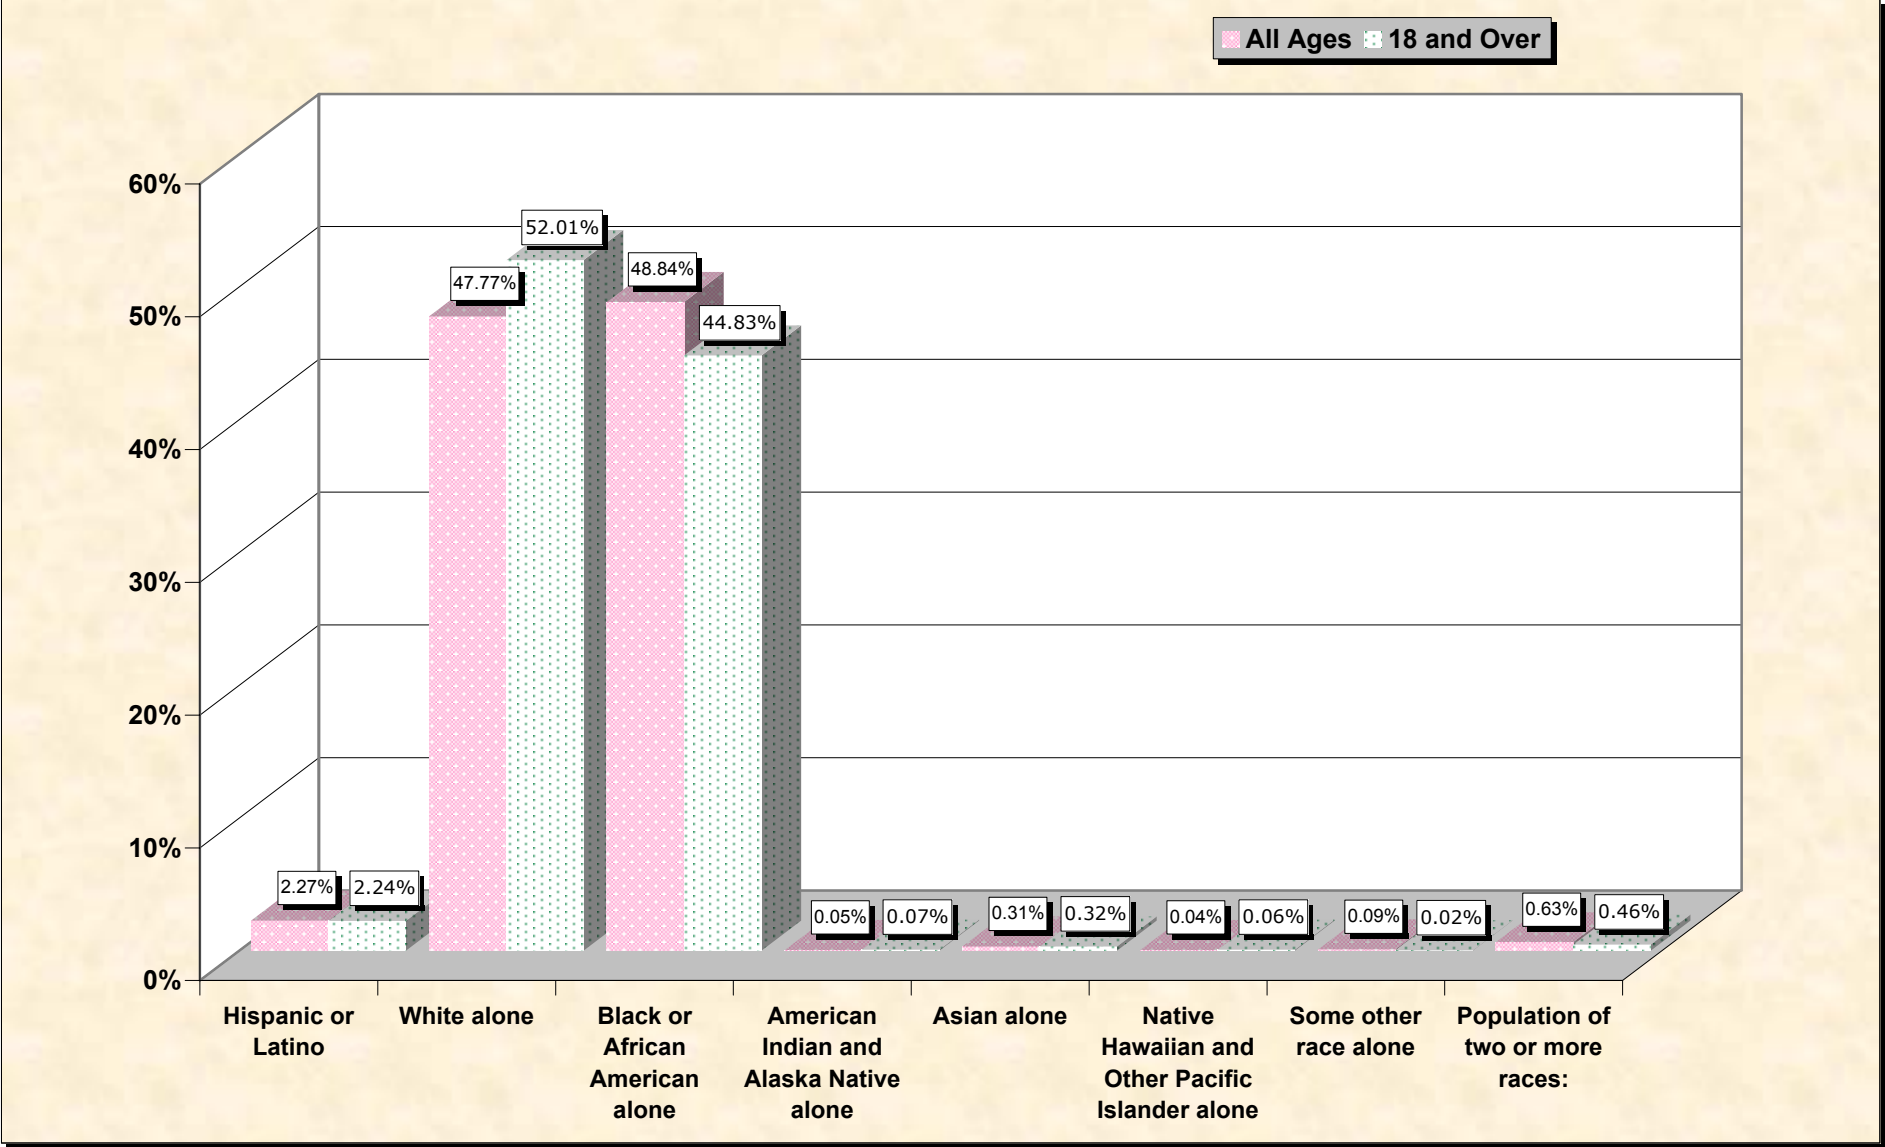

Population by Race or Ethnicity and Age

Washington County, North Carolina

Data Set: Census 2000 Redistricting Data (Public Law 94-171) Summary File

www.fairdata2000.com

[3-Oct-02](#)

Hispanic or Latino, and not Hispanic by Race and Age Washington County, North Carolina

Source: Data Set: Census 2000 Redistricting Data (Public Law 94-171) Summary File. PL2. HISPANIC OR LATINO, AND NOT HISPANIC OR LATINO BY RACE [73] - Universe: Total population; PL4. HISPANIC OR LATINO, AND NOT HISPANIC OR LATINO BY RACE FOR THE POPULATION 18 YEARS AND OVER [73] - Universe: Total population 18 years and over

source data for Chart

HISPANIC OR LATINO, AND NOT HISPANIC OR LATINO BY RACE

Washington County, North Carolina	
Total:	13,723
Hispanic or Latino	311
Not Hispanic or Latino:	13,412
Population of one race:	13,325
White alone	6,555
Black or African American alone	6,702
American Indian and Alaska Native alone	7
Asian alone	43
Native Hawaiian and Other Pacific Islander alone	6
Some other race alone	12
Population of two or more races:	87

Source: Data Set: Census 2000 Redistricting Data (Public Law 94-171) Summary File. PL2. HISPANIC OR LATINO, AND NOT HISPANIC OR LATINO BY RACE [73] - Universe: Total population

HISPANIC OR LATINO, AND NOT HISPANIC OR LATINO BY RACE FOR THE POPULATION 18 YEARS AND OVER