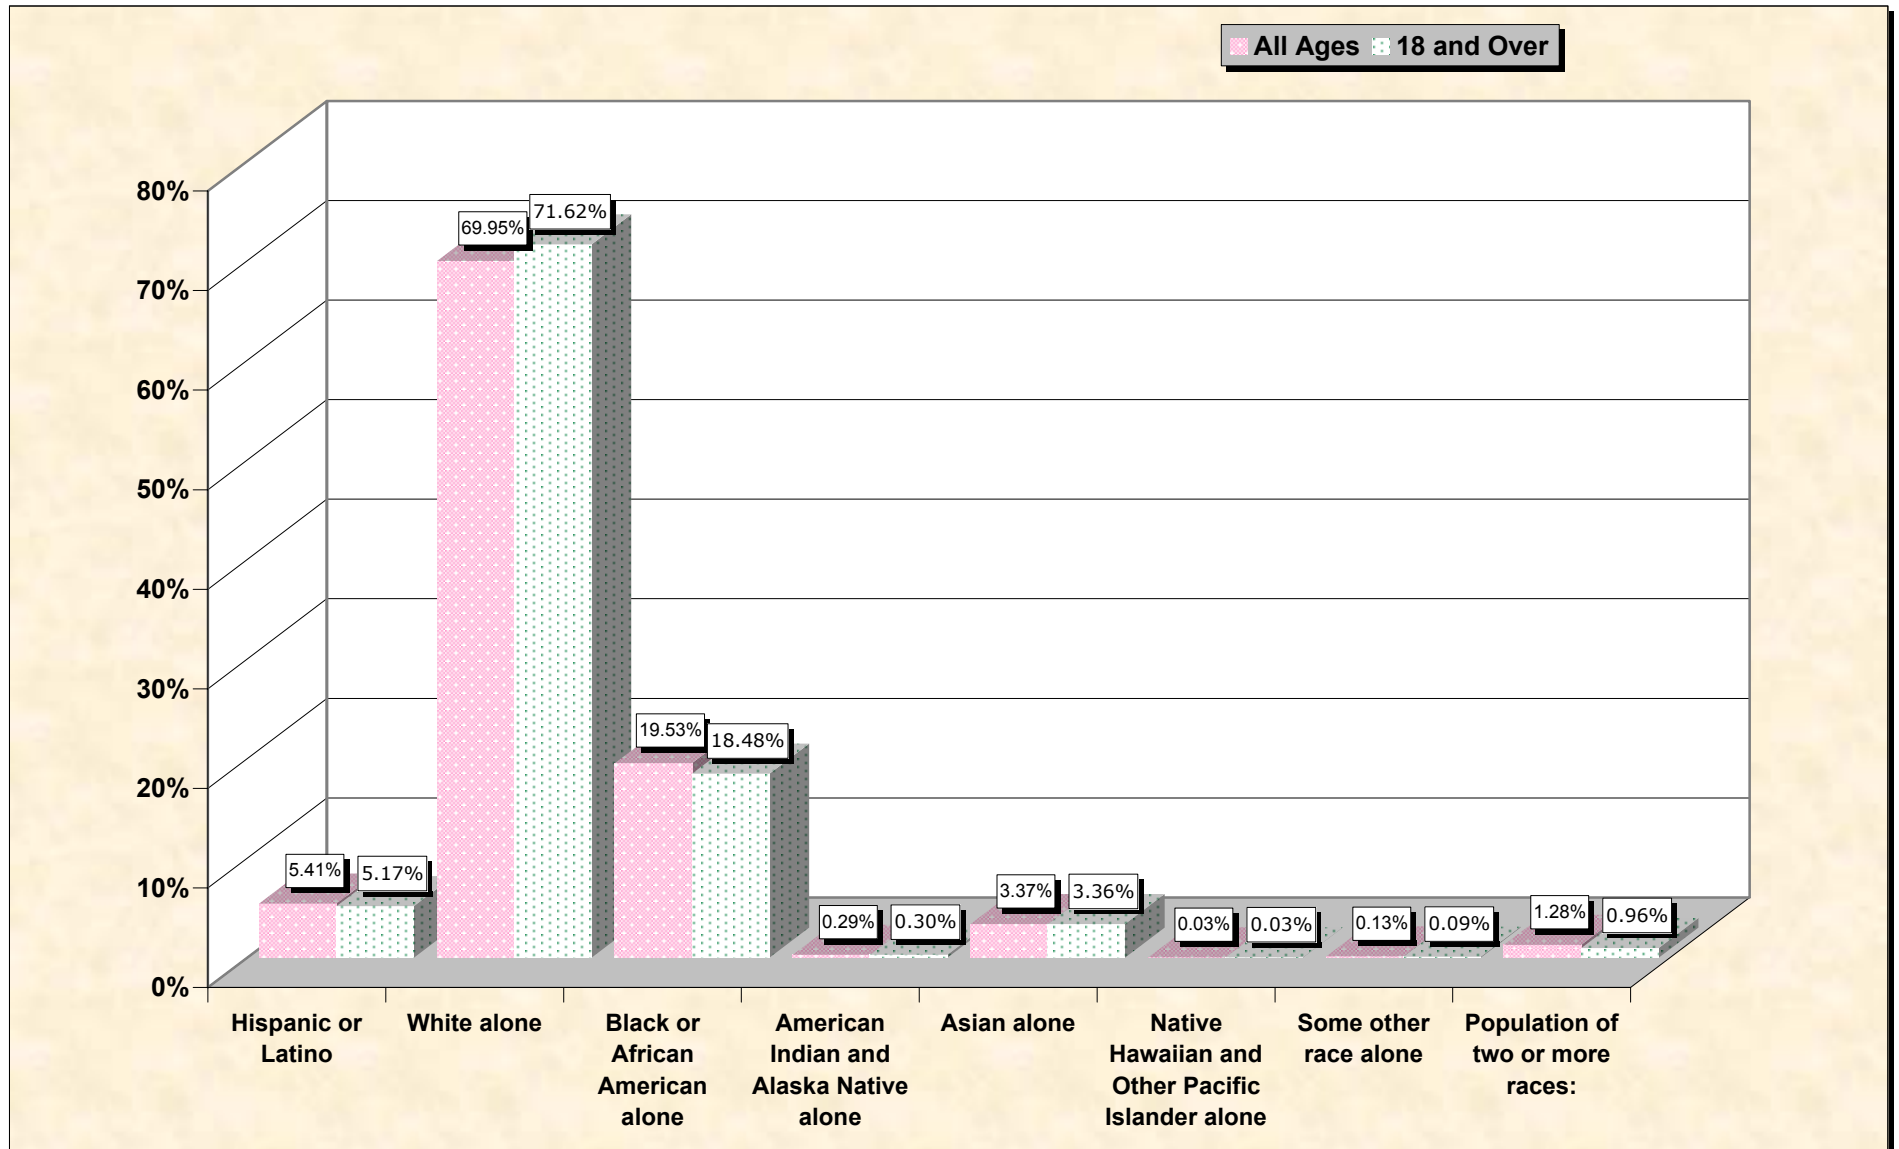

# Population by Race or Ethnicity and Age

## Wake County, North Carolina

**Data Set: Census 2000 Redistricting Data (Public Law 94-171) Summary File**

[www.fairdata2000.com](http://www.fairdata2000.com)

[3-Oct-02](#)

# Hispanic or Latino, and not Hispanic by Race and Age Wake County, North Carolina

Source: Data Set: Census 2000 Redistricting Data (Public Law 94-171) Summary File. PL2. HISPANIC OR LATINO, AND NOT HISPANIC OR LATINO BY RACE [73] - Universe: Total population; PL4. HISPANIC OR LATINO, AND NOT HISPANIC OR LATINO BY RACE FOR THE POPULATION 18 YEARS AND OVER [73] - Universe: Total population 18 years and over

**source data for Chart**

**HISPANIC OR LATINO, AND NOT HISPANIC OR LATINO BY RACE**

<b>Wake County, North Carolina</b>	
Total:	627,846
Hispanic or Latino	33,985
Not Hispanic or Latino:	593,861
Population of one race:	585,832
White alone	439,160
Black or African American alone	122,648
American Indian and Alaska Native alone	1,821
Asian alone	21,183
Native Hawaiian and Other Pacific Islander alone	178
Some other race alone	842
Population of two or more races:	8,029