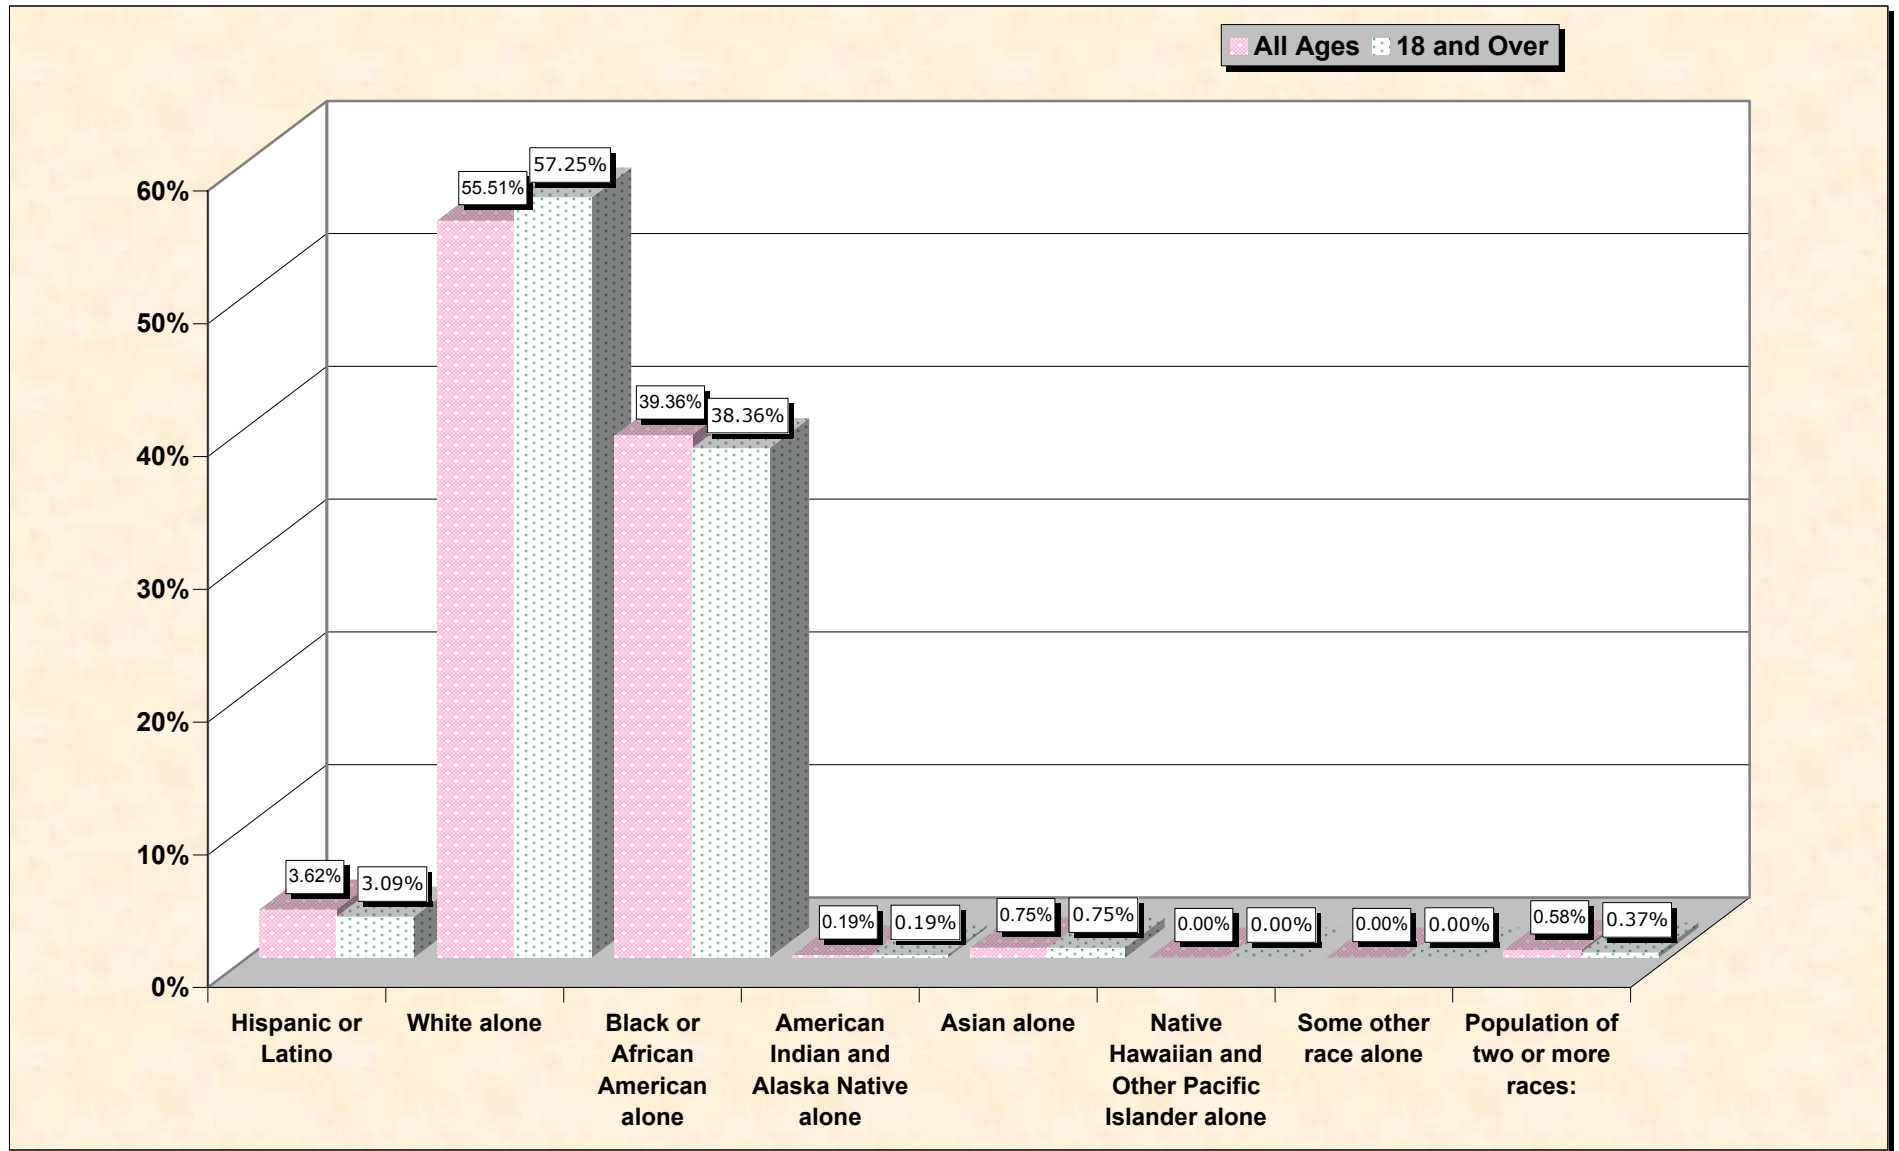

Population by Race or Ethnicity and Age

Tyrrell County, North Carolina

Data Set: Census 2000 Redistricting Data (Public Law 94-171) Summary File

www.fairdata2000.com

[3-Oct-02](#)

Hispanic or Latino, and not Hispanic by Race and Age Tyrrell County, North Carolina

Source: Data Set: Census 2000 Redistricting Data (Public Law 94-171) Summary File. PL2. HISPANIC OR LATINO, AND NOT HISPANIC OR LATINO BY RACE [73] - Universe: Total population; PL4. HISPANIC OR LATINO, AND NOT HISPANIC OR LATINO BY RACE FOR THE POPULATION 18 YEARS AND OVER [73] - Universe: Total population 18 years and over

source data for Chart

HISPANIC OR LATINO, AND NOT HISPANIC OR LATINO BY RACE

Tyrrell County, North Carolina	
Total:	4,149
Hispanic or Latino	150
Not Hispanic or Latino:	3,999
Population of one race:	3,975
White alone	2,303
Black or African American alone	1,633
American Indian and Alaska Native alone	8
Asian alone	31
Native Hawaiian and Other Pacific Islander alone	0
Some other race alone	0
Population of two or more races:	24

Source: Data Set: Census 2000 Redistricting Data (Public Law 94-171) Summary File. PL2. HISPANIC OR LATINO, AND NOT HISPANIC OR LATINO BY RACE [73] - Universe: Total population

HISPANIC OR LATINO, AND NOT HISPANIC OR LATINO BY RACE FOR THE POPULATION 18 YEARS AND OVER