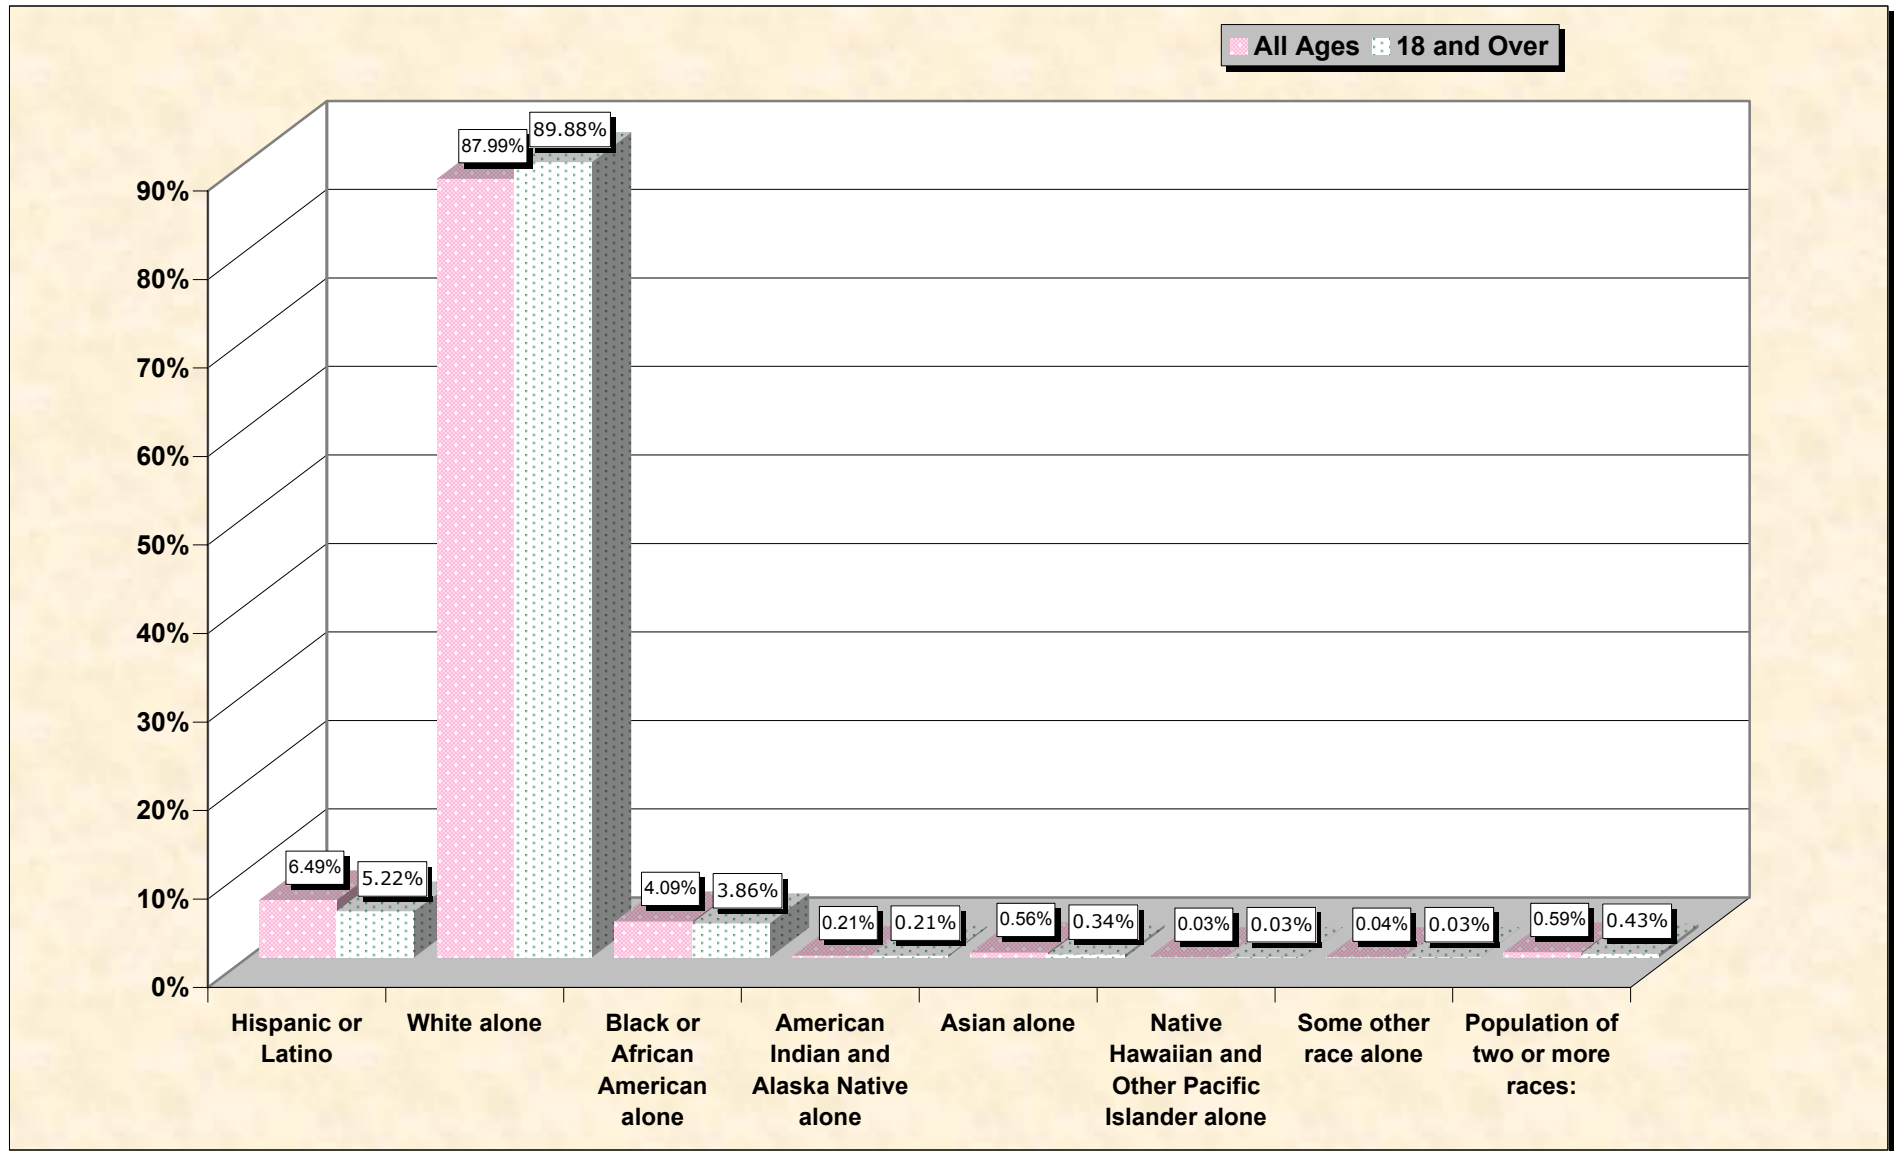

# Population by Race or Ethnicity and Age

# Hispanic or Latino, and not Hispanic by Race and Age Surry County, North Carolina

Source: Data Set: Census 2000 Redistricting Data (Public Law 94-171) Summary File. PL2. HISPANIC OR LATINO, AND NOT HISPANIC OR LATINO BY RACE [73] - Universe: Total population; PL4. HISPANIC OR LATINO, AND NOT HISPANIC OR LATINO BY RACE FOR THE POPULATION 18 YEARS AND OVER [73] - Universe: Total population 18 years and over

**source data for Chart**

**HISPANIC OR LATINO, AND NOT HISPANIC OR LATINO BY RACE**

<b>Surry County, North Carolina</b>	
Total:	71,219
Hispanic or Latino	4,620
Not Hispanic or Latino:	66,599
Population of one race:	66,178
White alone	62,668
Black or African American alone	2,911
American Indian and Alaska Native alone	147
Asian alone	399
Native Hawaiian and Other Pacific Islander alone	21
Some other race alone	32
Population of two or more races:	421

<b>Surry County, North Carolina</b>	
Total:	54,439
Hispanic or Latino	2,841
Not Hispanic or Latino:	51,598
Population of one race:	51,362
White alone	48,928
Black or African American alone	2,100
American Indian and Alaska Native alone	115
Asian alone	185
Native Hawaiian and Other Pacific Islander alone	16
Some other race alone	18
Population of two or more races:	236