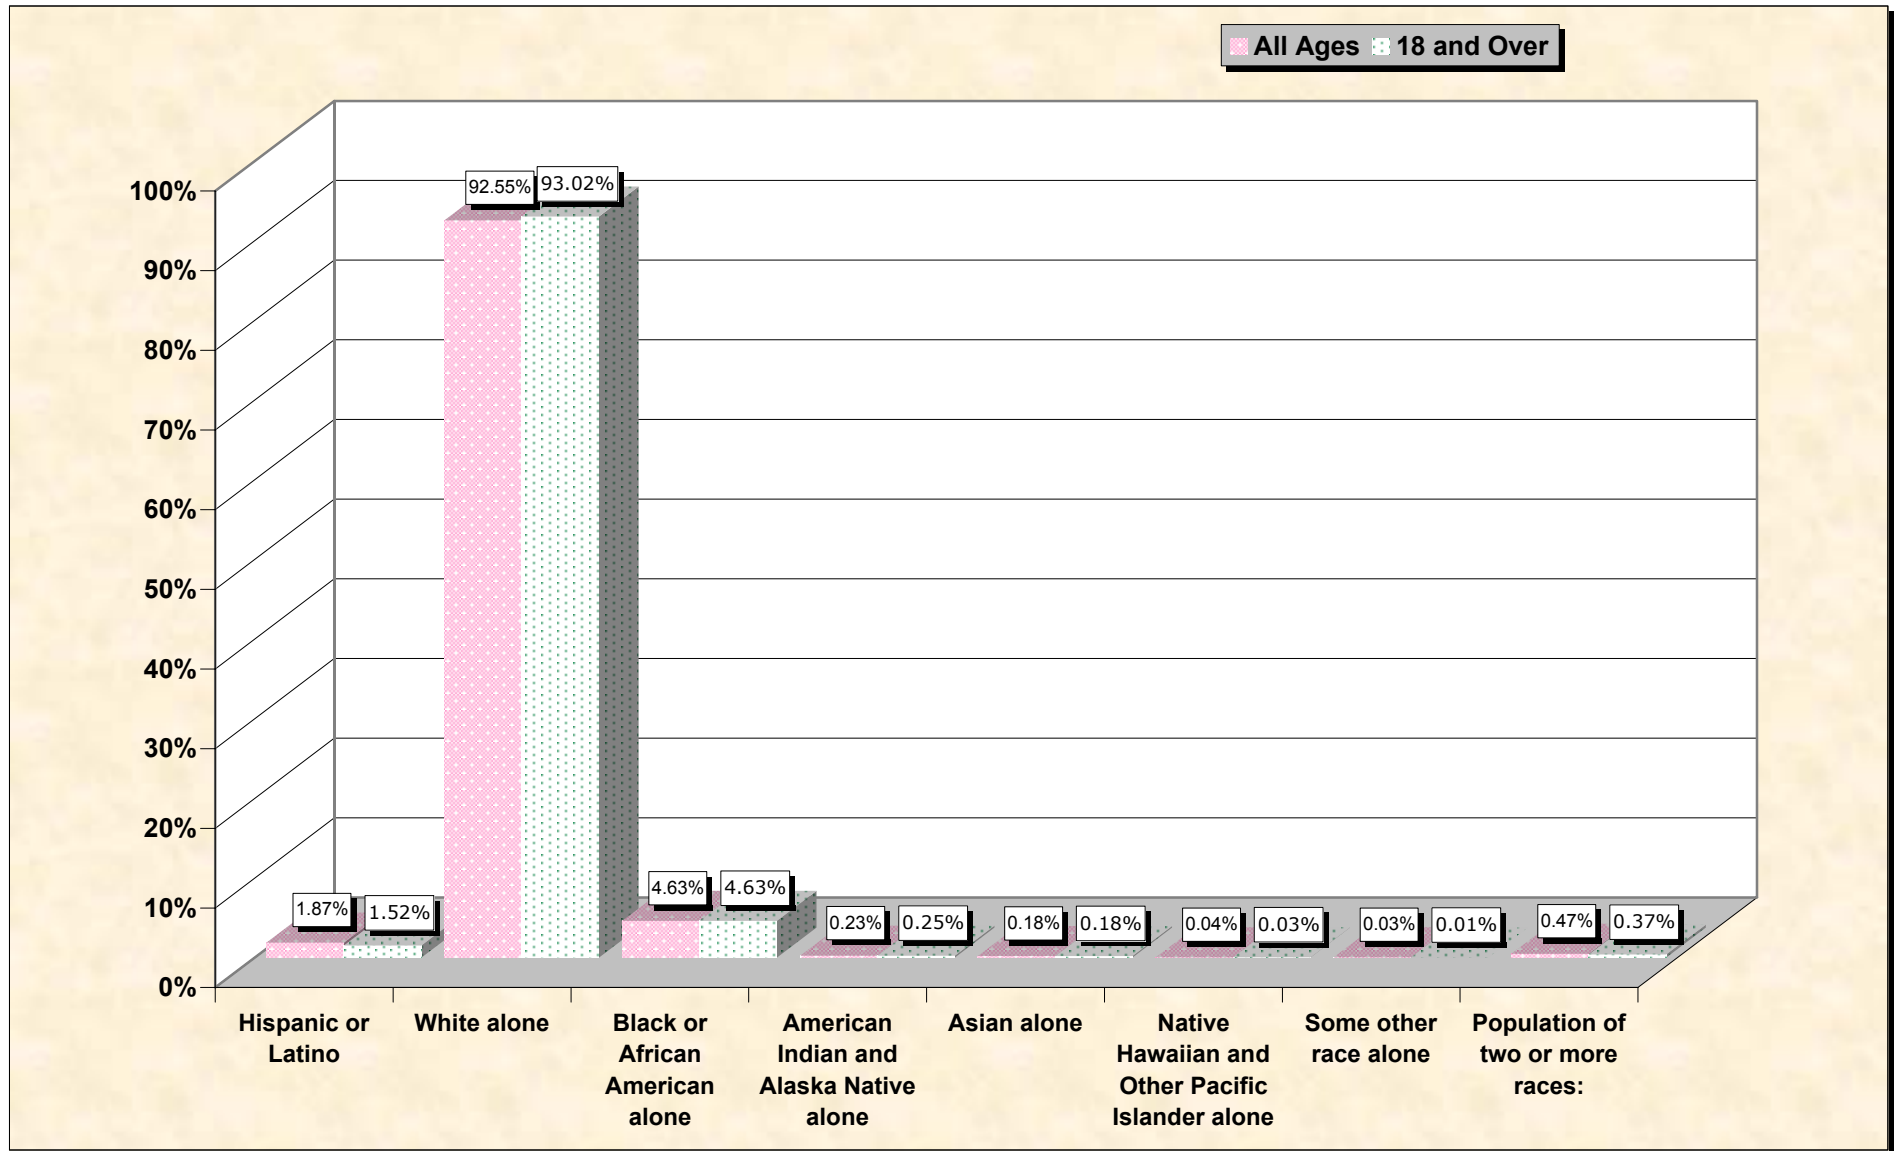

Population by Race or Ethnicity and Age

Stokes County, North Carolina

Data Set: Census 2000 Redistricting Data (Public Law 94-171) Summary File

www.fairdata2000.com

[3-Oct-02](#)

Hispanic or Latino, and not Hispanic by Race and Age Stokes County, North Carolina

Source: Data Set: Census 2000 Redistricting Data (Public Law 94-171) Summary File. PL2. HISPANIC OR LATINO, AND NOT HISPANIC OR LATINO BY RACE [73] - Universe: Total population; PL4. HISPANIC OR LATINO, AND NOT HISPANIC OR LATINO BY RACE FOR THE POPULATION 18 YEARS AND OVER [73] - Universe: Total population 18 years and over

source data for Chart

HISPANIC OR LATINO, AND NOT HISPANIC OR LATINO BY RACE

| Stokes County, North Carolina | |
|--|--------|
| Total: | 44,711 |
| Hispanic or Latino | 836 |
| Not Hispanic or Latino: | 43,875 |
| Population of one race: | 43,665 |
| White alone | 41,379 |
| Black or African American alone | 2,068 |
| American Indian and Alaska Native alone | 105 |
| Asian alone | 82 |
| Native Hawaiian and Other Pacific Islander alone | 17 |
| Some other race alone | 14 |
| Population of two or more races: | 210 |

Source: Data Set: Census 2000 Redistricting Data (Public Law 94-171) Summary File. PL2. HISPANIC OR LATINO, AND NOT HISPANIC OR LATINO BY RACE [73] - Universe: Total population

HISPANIC OR LATINO, AND NOT HISPANIC OR LATINO BY RACE FOR THE POPULATION 18 YEARS AND OVER