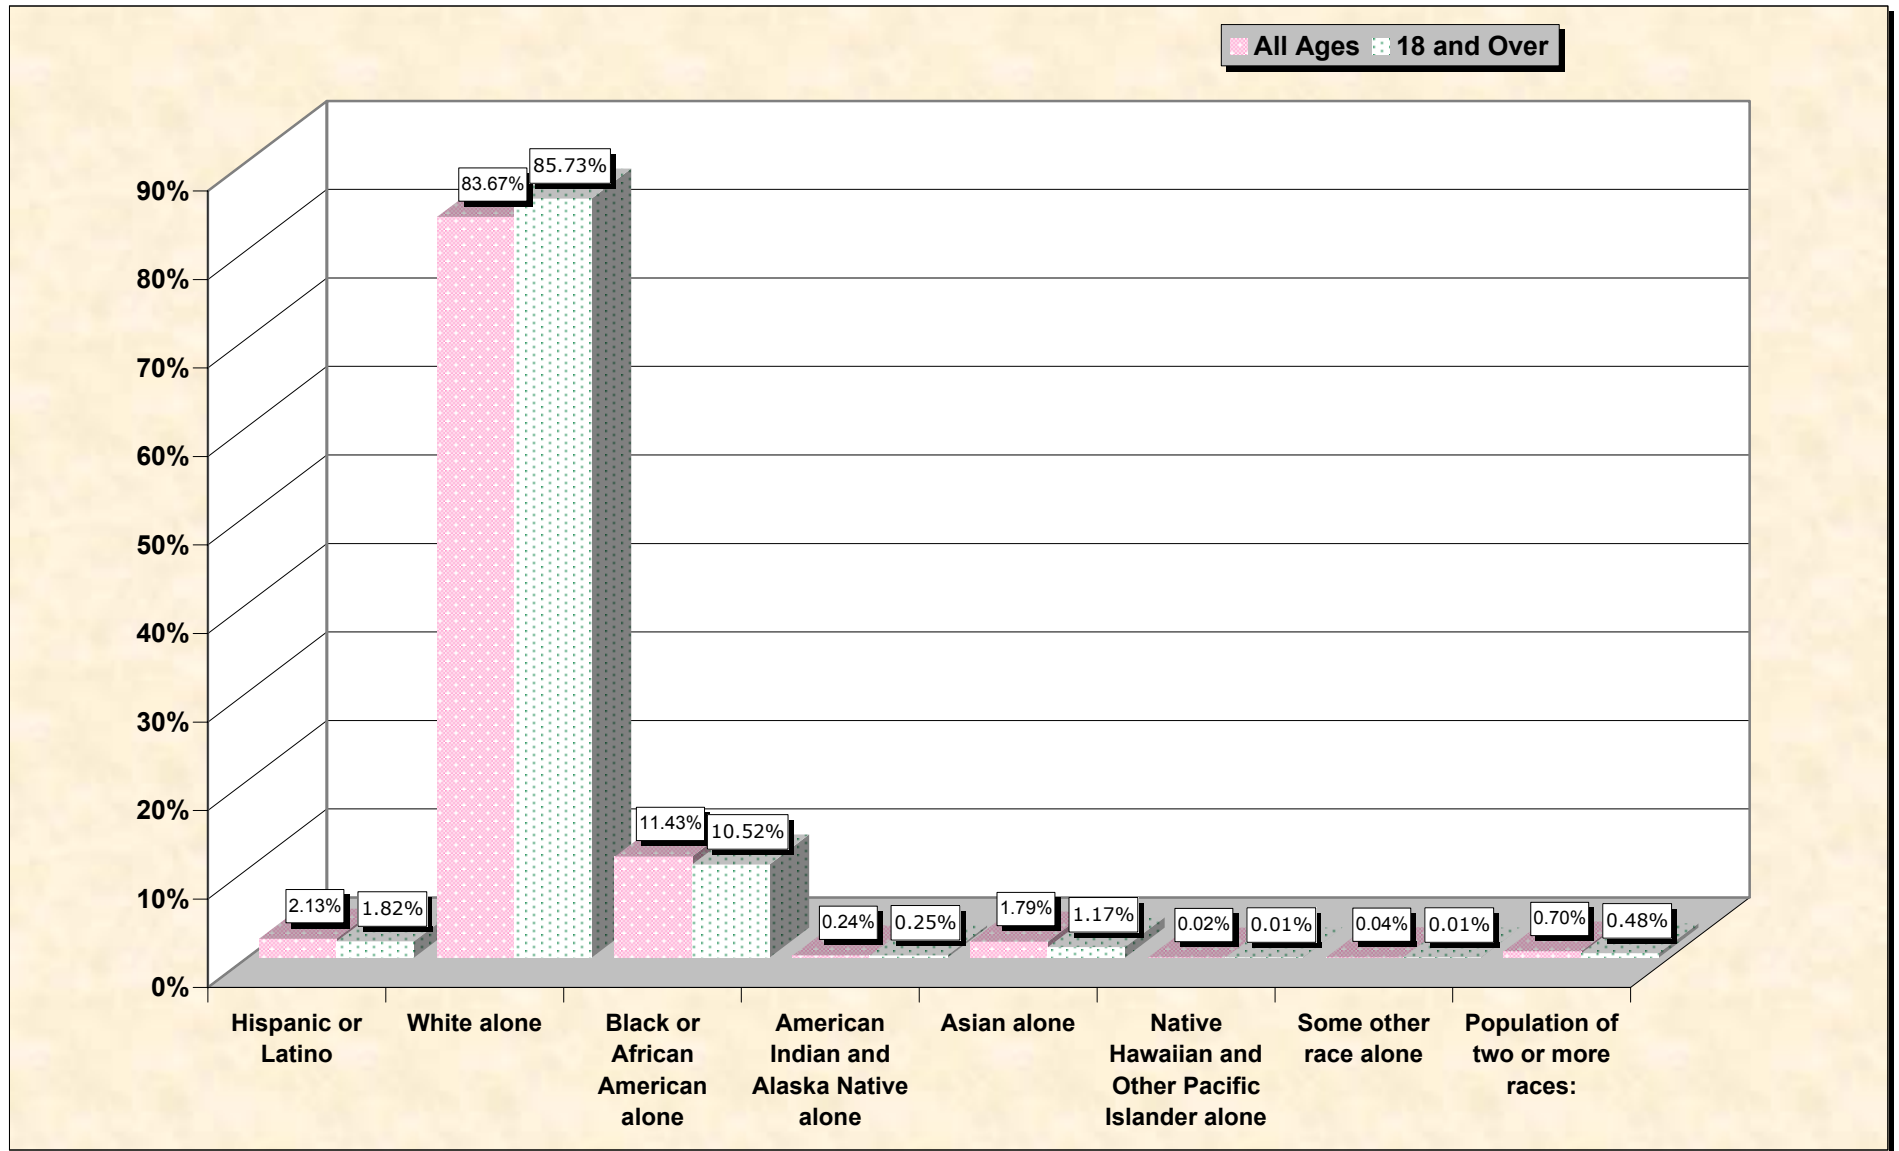

Population by Race or Ethnicity and Age

Stanly County, North Carolina

Data Set: Census 2000 Redistricting Data (Public Law 94-171) Summary File

www.fairdata2000.com

[3-Oct-02](#)

Hispanic or Latino, and not Hispanic by Race and Age Stanly County, North Carolina

Source: Data Set: Census 2000 Redistricting Data (Public Law 94-171) Summary File. PL2. HISPANIC OR LATINO, AND NOT HISPANIC OR LATINO BY RACE [73] - Universe: Total population; PL4. HISPANIC OR LATINO, AND NOT HISPANIC OR LATINO BY RACE FOR THE POPULATION 18 YEARS AND OVER [73] - Universe: Total population 18 years and over

source data for Chart

HISPANIC OR LATINO, AND NOT HISPANIC OR LATINO BY RACE

Stanly County, North Carolina	
Total:	58,100
Hispanic or Latino	1,237
Not Hispanic or Latino:	56,863
Population of one race:	56,458
White alone	48,611
Black or African American alone	6,641
American Indian and Alaska Native alone	138
Asian alone	1,038
Native Hawaiian and Other Pacific Islander alone	9
Some other race alone	21
Population of two or more races:	405

Source: Data Set: Census 2000 Redistricting Data (Public Law 94-171) Summary File. PL2. HISPANIC OR LATINO, AND NOT HISPANIC OR LATINO BY RACE [73] - Universe: Total population

HISPANIC OR LATINO, AND NOT HISPANIC OR LATINO BY RACE FOR THE POPULATION 18 YEARS AND OVER