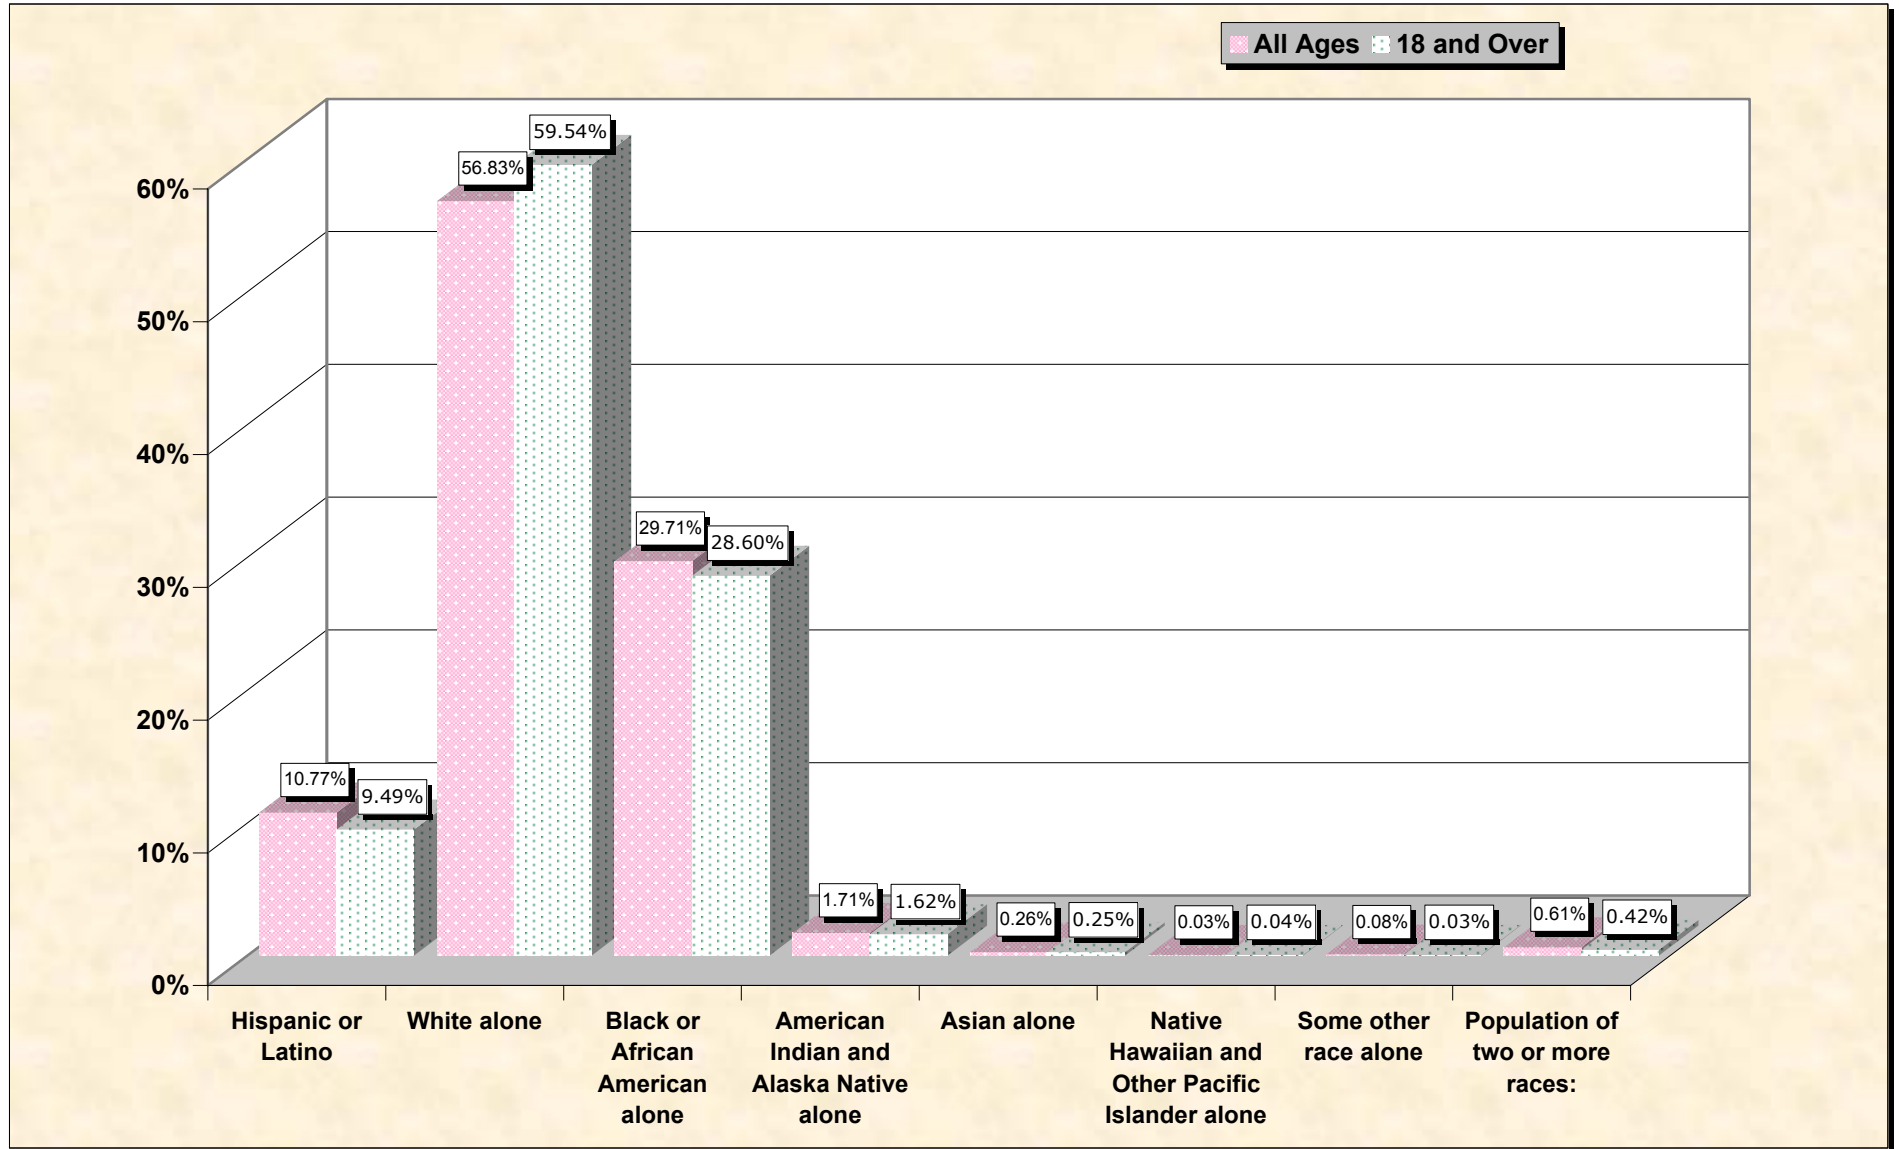

Population by Race or Ethnicity and Age

Sampson County, North Carolina

Data Set: Census 2000 Redistricting Data (Public Law 94-171) Summary File

www.fairdata2000.com

[3-Oct-02](#)

Hispanic or Latino, and not Hispanic by Race and Age Sampson County, North Carolina

Source: Data Set: Census 2000 Redistricting Data (Public Law 94-171) Summary File. PL2. HISPANIC OR LATINO, AND NOT HISPANIC OR LATINO BY RACE [73] - Universe: Total population; PL4. HISPANIC OR LATINO, AND NOT HISPANIC OR LATINO BY RACE FOR THE POPULATION 18 YEARS AND OVER [73] - Universe: Total population 18 years and over

Source: Data Set: Census 2000 Redistricting Data (Public Law 94-171) Summary File. PL2. HISPANIC OR LATINO, AND NOT HISPANIC OR LATINO BY RACE [73] - Universe: Total population

HISPANIC OR LATINO, AND NOT HISPANIC OR LATINO BY RACE FOR THE POPULATION 18 YEARS AND OVER

Source: Data Set: Census 2000 Redistricting Data (Public Law 94-171) Summary File. PL4. HISPANIC OR LATINO, AND NOT HISPANIC OR LATINO BY RACE FOR THE POPULATION 18 YEARS AND OVER [73] - Universe: Total population 18 years and over