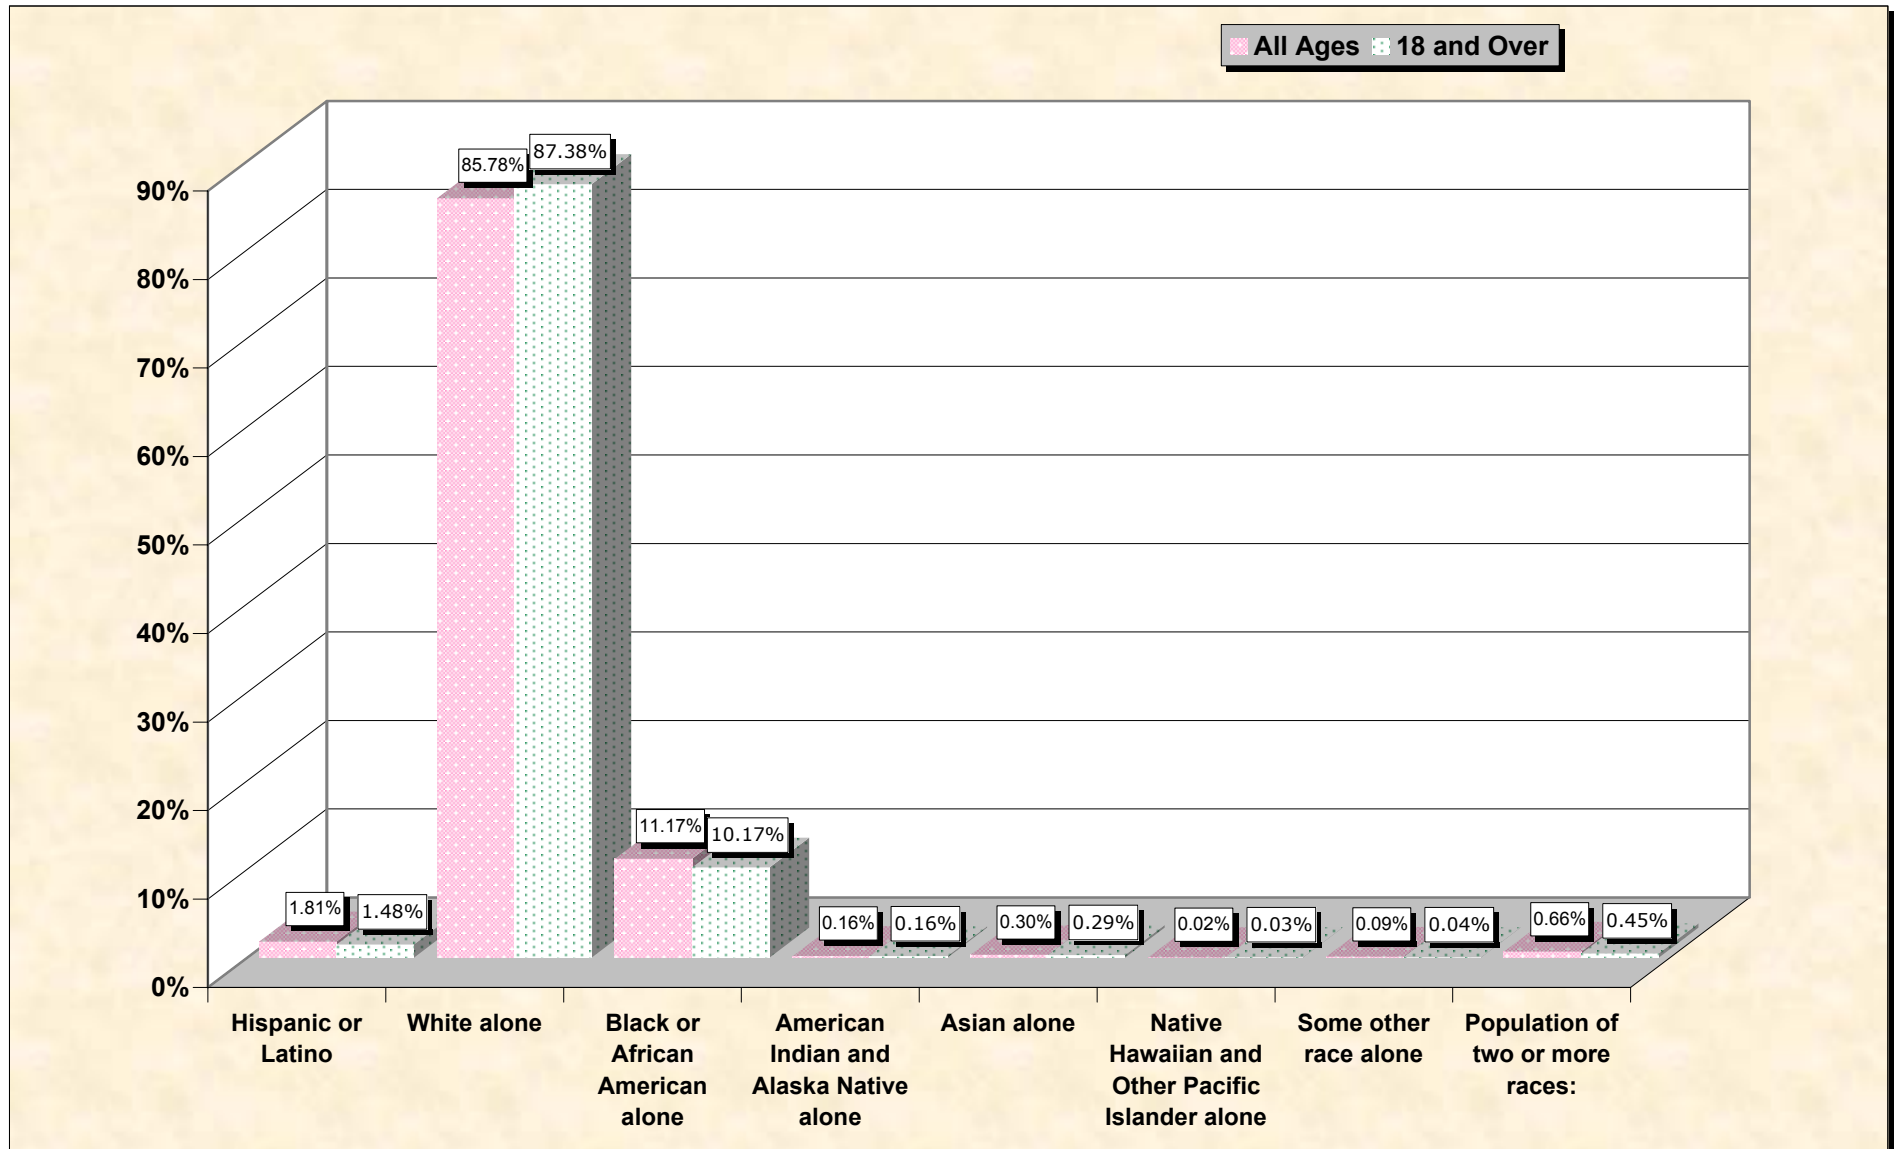

Population by Race or Ethnicity and Age

Rutherford County, North Carolina

Data Set: Census 2000 Redistricting Data (Public Law 94-171) Summary File

www.fairdata2000.com

[3-Oct-02](#)

Hispanic or Latino, and not Hispanic by Race and Age Rutherford County, North Carolina

Source: Data Set: Census 2000 Redistricting Data (Public Law 94-171) Summary File. PL2. HISPANIC OR LATINO, AND NOT HISPANIC OR LATINO BY RACE [73] - Universe: Total population; PL4. HISPANIC OR LATINO, AND NOT HISPANIC OR LATINO BY RACE FOR THE POPULATION 18 YEARS AND OVER [73] - Universe: Total population 18 years and over

source data for Chart

HISPANIC OR LATINO, AND NOT HISPANIC OR LATINO BY RACE

Rutherford County, North Carolina	
Total:	62,899
Hispanic or Latino	1,136
Not Hispanic or Latino:	61,763
Population of one race:	61,347
White alone	53,957
Black or African American alone	7,028
American Indian and Alaska Native alone	102
Asian alone	191
Native Hawaiian and Other Pacific Islander alone	15
Some other race alone	54
Population of two or more races:	416

Source: Data Set: Census 2000 Redistricting Data (Public Law 94-171) Summary File. PL2. HISPANIC OR LATINO, AND NOT HISPANIC OR LATINO BY RACE [73] - Universe: Total population

HISPANIC OR LATINO, AND NOT HISPANIC OR LATINO BY RACE FOR THE POPULATION 18 YEARS AND OVER