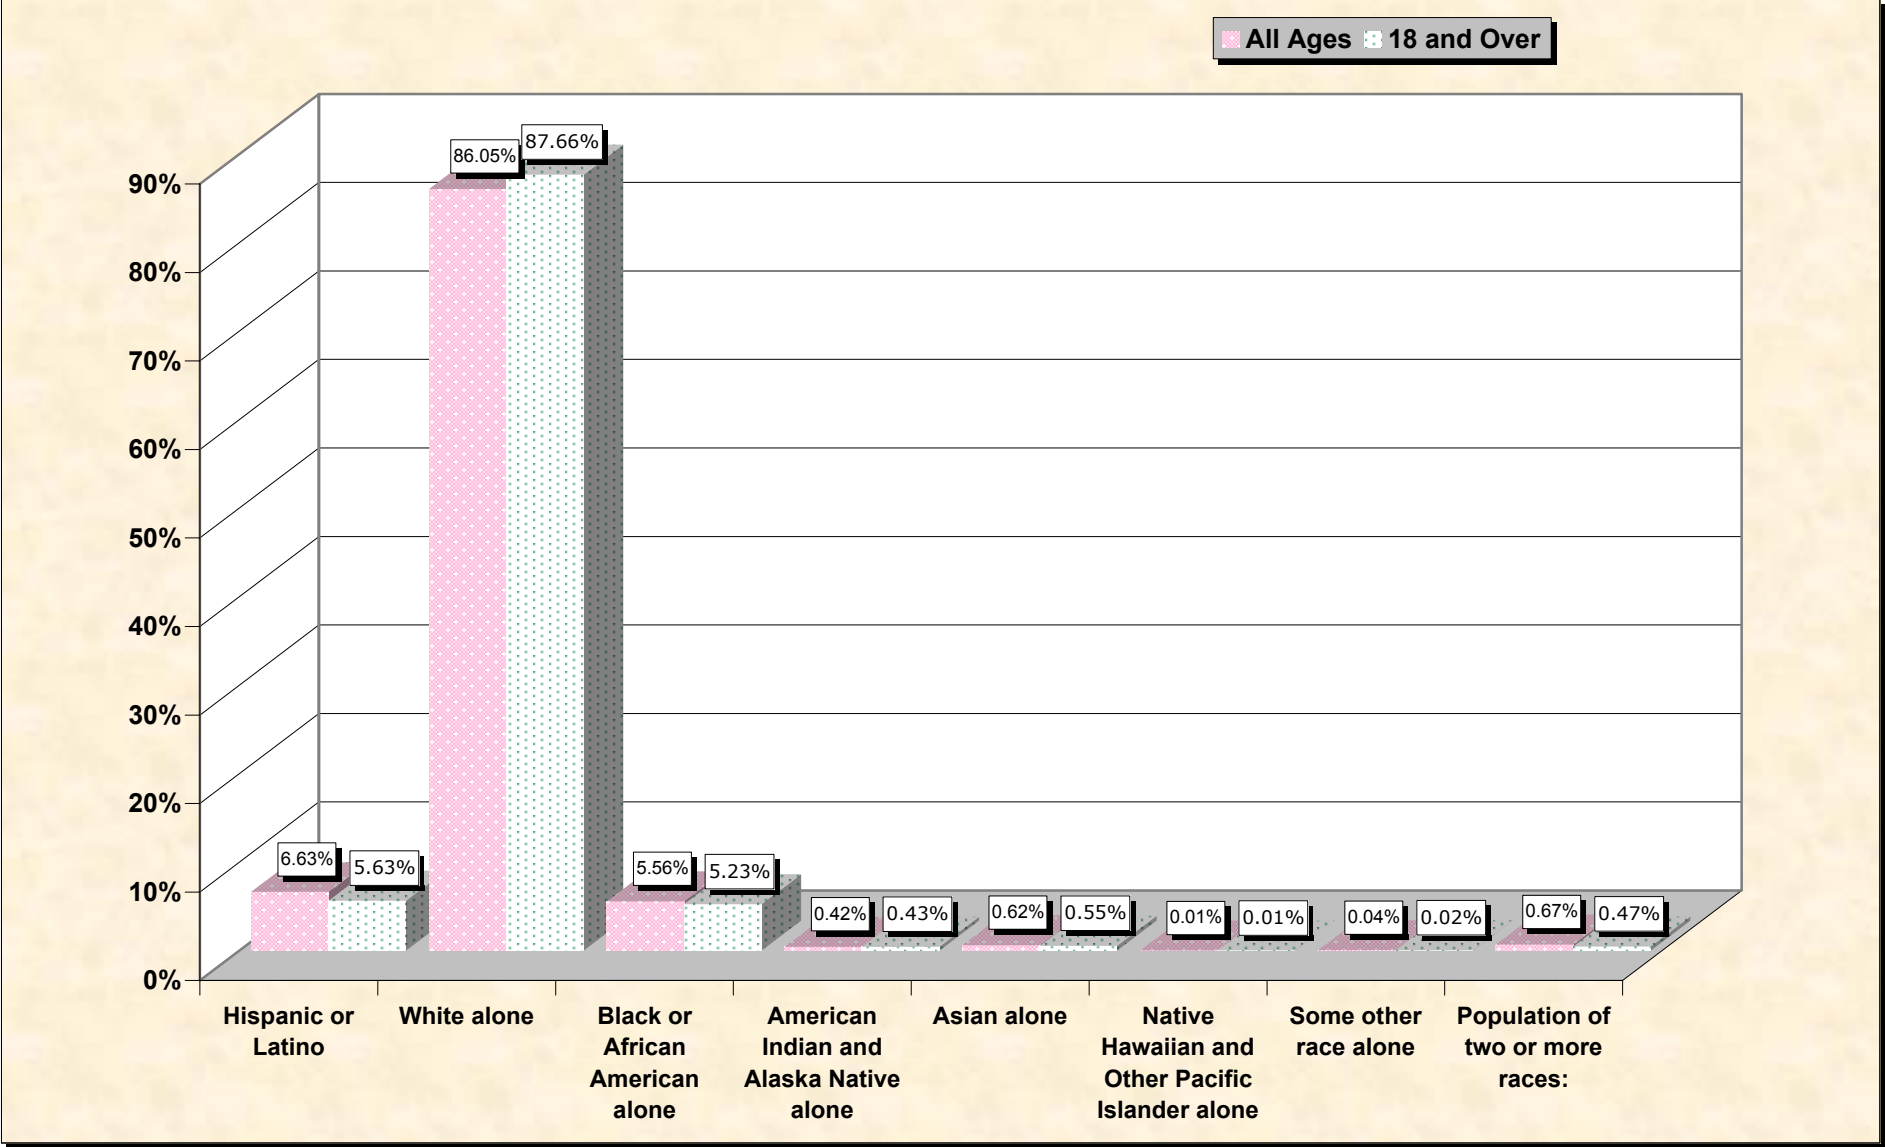

# Population by Race or Ethnicity and Age

## Randolph County, North Carolina

**Data Set: Census 2000 Redistricting Data (Public Law 94-171) Summary File**

[www.fairdata2000.com](http://www.fairdata2000.com)

[3-Oct-02](#)

# Hispanic or Latino, and not Hispanic by Race and Age Randolph County, North Carolina

Source: Data Set: Census 2000 Redistricting Data (Public Law 94-171) Summary File. PL2. HISPANIC OR LATINO, AND NOT HISPANIC OR LATINO BY RACE [73] - Universe: Total population; PL4. HISPANIC OR LATINO, AND NOT HISPANIC OR LATINO BY RACE FOR THE POPULATION 18 YEARS AND OVER [73] - Universe: Total population 18 years and over

Source: Data Set: Census 2000 Redistricting Data (Public Law 94-171) Summary File. PL2. HISPANIC OR LATINO, AND NOT HISPANIC OR LATINO BY RACE [73] - Universe: Total population

**HISPANIC OR LATINO, AND NOT HISPANIC OR LATINO BY RACE FOR THE POPULATION 18 YEARS AND OVER**