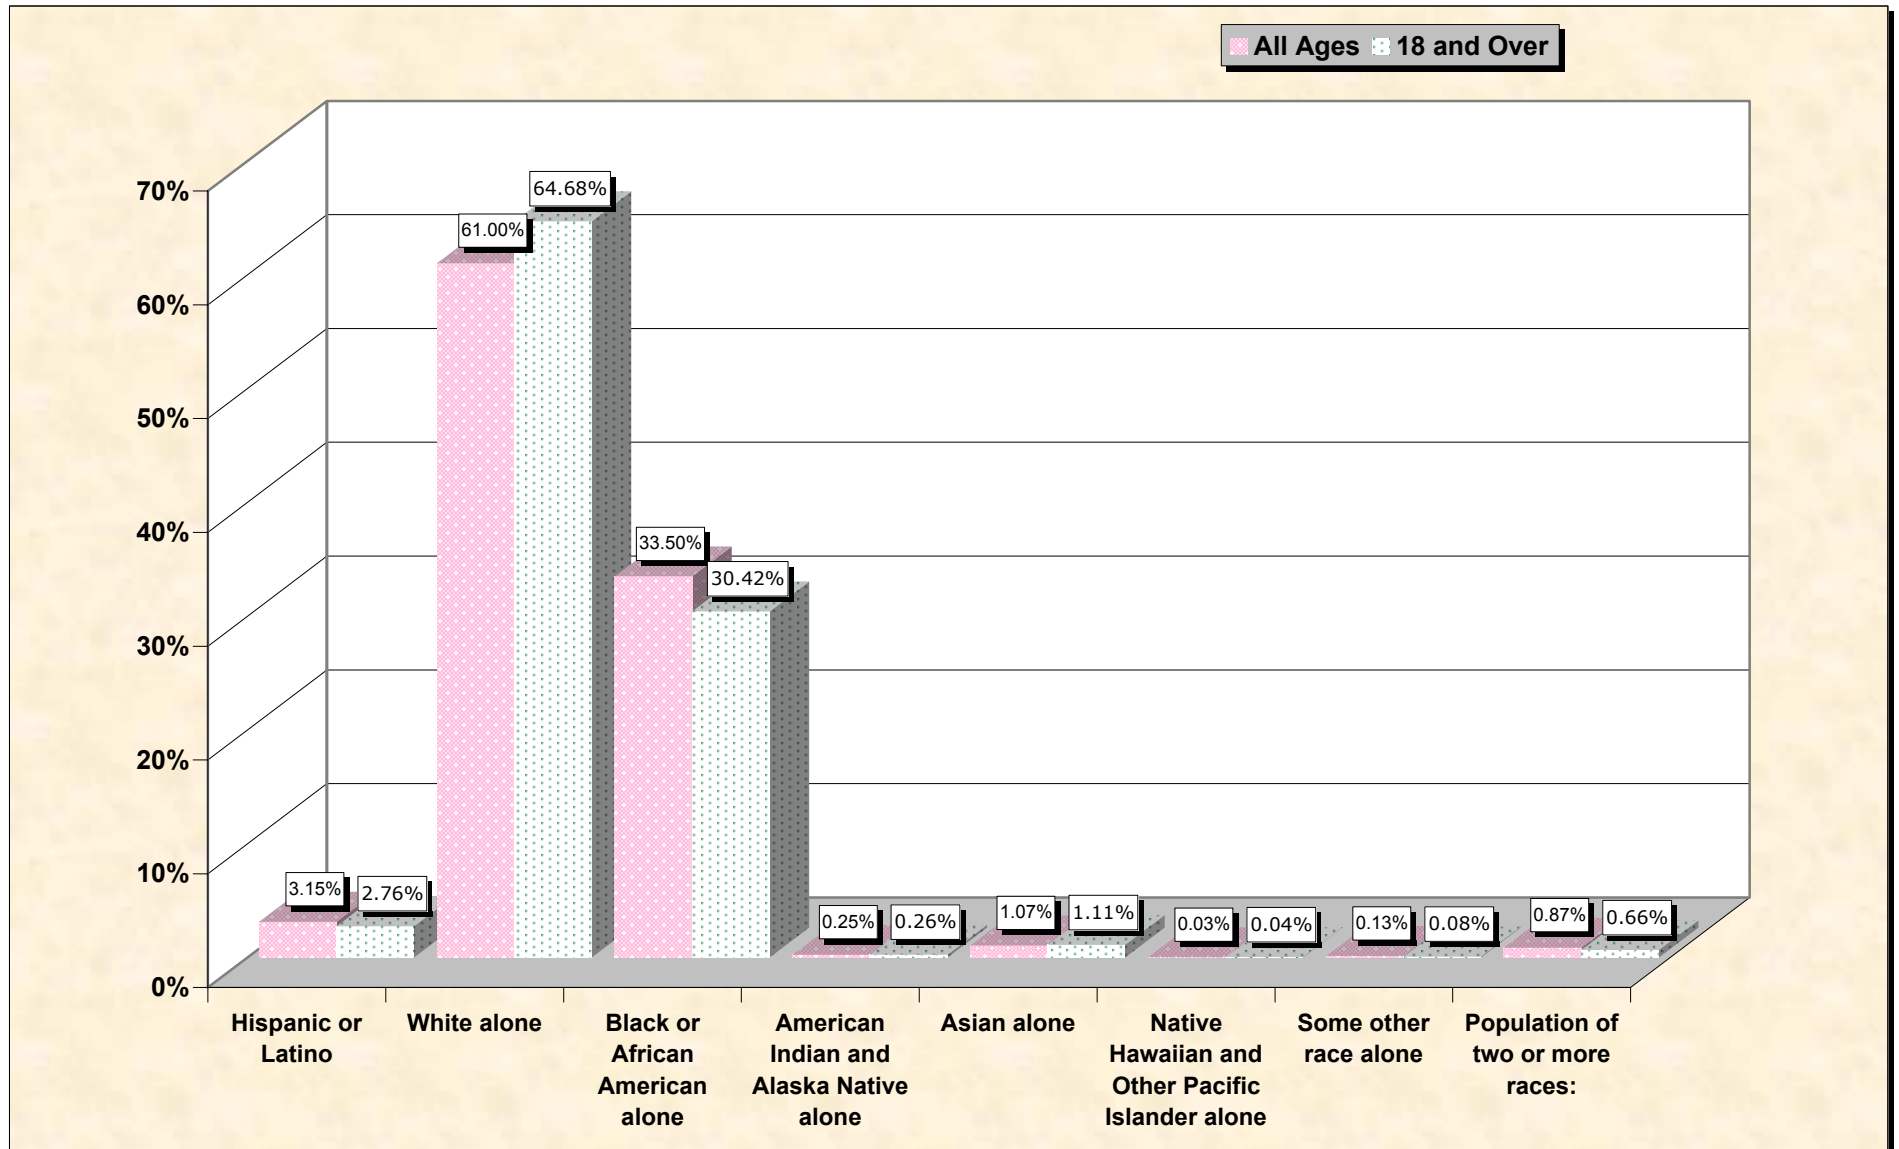

Population by Race or Ethnicity and Age

Pitt County, North Carolina

Data Set: Census 2000 Redistricting Data (Public Law 94-171) Summary File

www.fairdata2000.com

[3-Oct-02](#)

Hispanic or Latino, and not Hispanic by Race and Age Pitt County, North Carolina

Source: Data Set: Census 2000 Redistricting Data (Public Law 94-171) Summary File. PL2. HISPANIC OR LATINO, AND NOT HISPANIC OR LATINO BY RACE [73] - Universe: Total population; PL4. HISPANIC OR LATINO, AND NOT HISPANIC OR LATINO BY RACE FOR THE POPULATION 18 YEARS AND OVER [73] - Universe: Total population 18 years and over

source data for Chart

HISPANIC OR LATINO, AND NOT HISPANIC OR LATINO BY RACE

Pitt County, North Carolina	
Total:	133,798
Hispanic or Latino	4,216
Not Hispanic or Latino:	129,582
Population of one race:	128,416
White alone	81,613
Black or African American alone	44,819
American Indian and Alaska Native alone	330
Asian alone	1,429
Native Hawaiian and Other Pacific Islander alone	46
Some other race alone	179
Population of two or more races:	1,166

Source: Data Set: Census 2000 Redistricting Data (Public Law 94-171) Summary File. PL2. HISPANIC OR LATINO, AND NOT HISPANIC OR LATINO BY RACE [73] - Universe: Total population

HISPANIC OR LATINO, AND NOT HISPANIC OR LATINO BY RACE FOR THE POPULATION 18 YEARS AND OVER