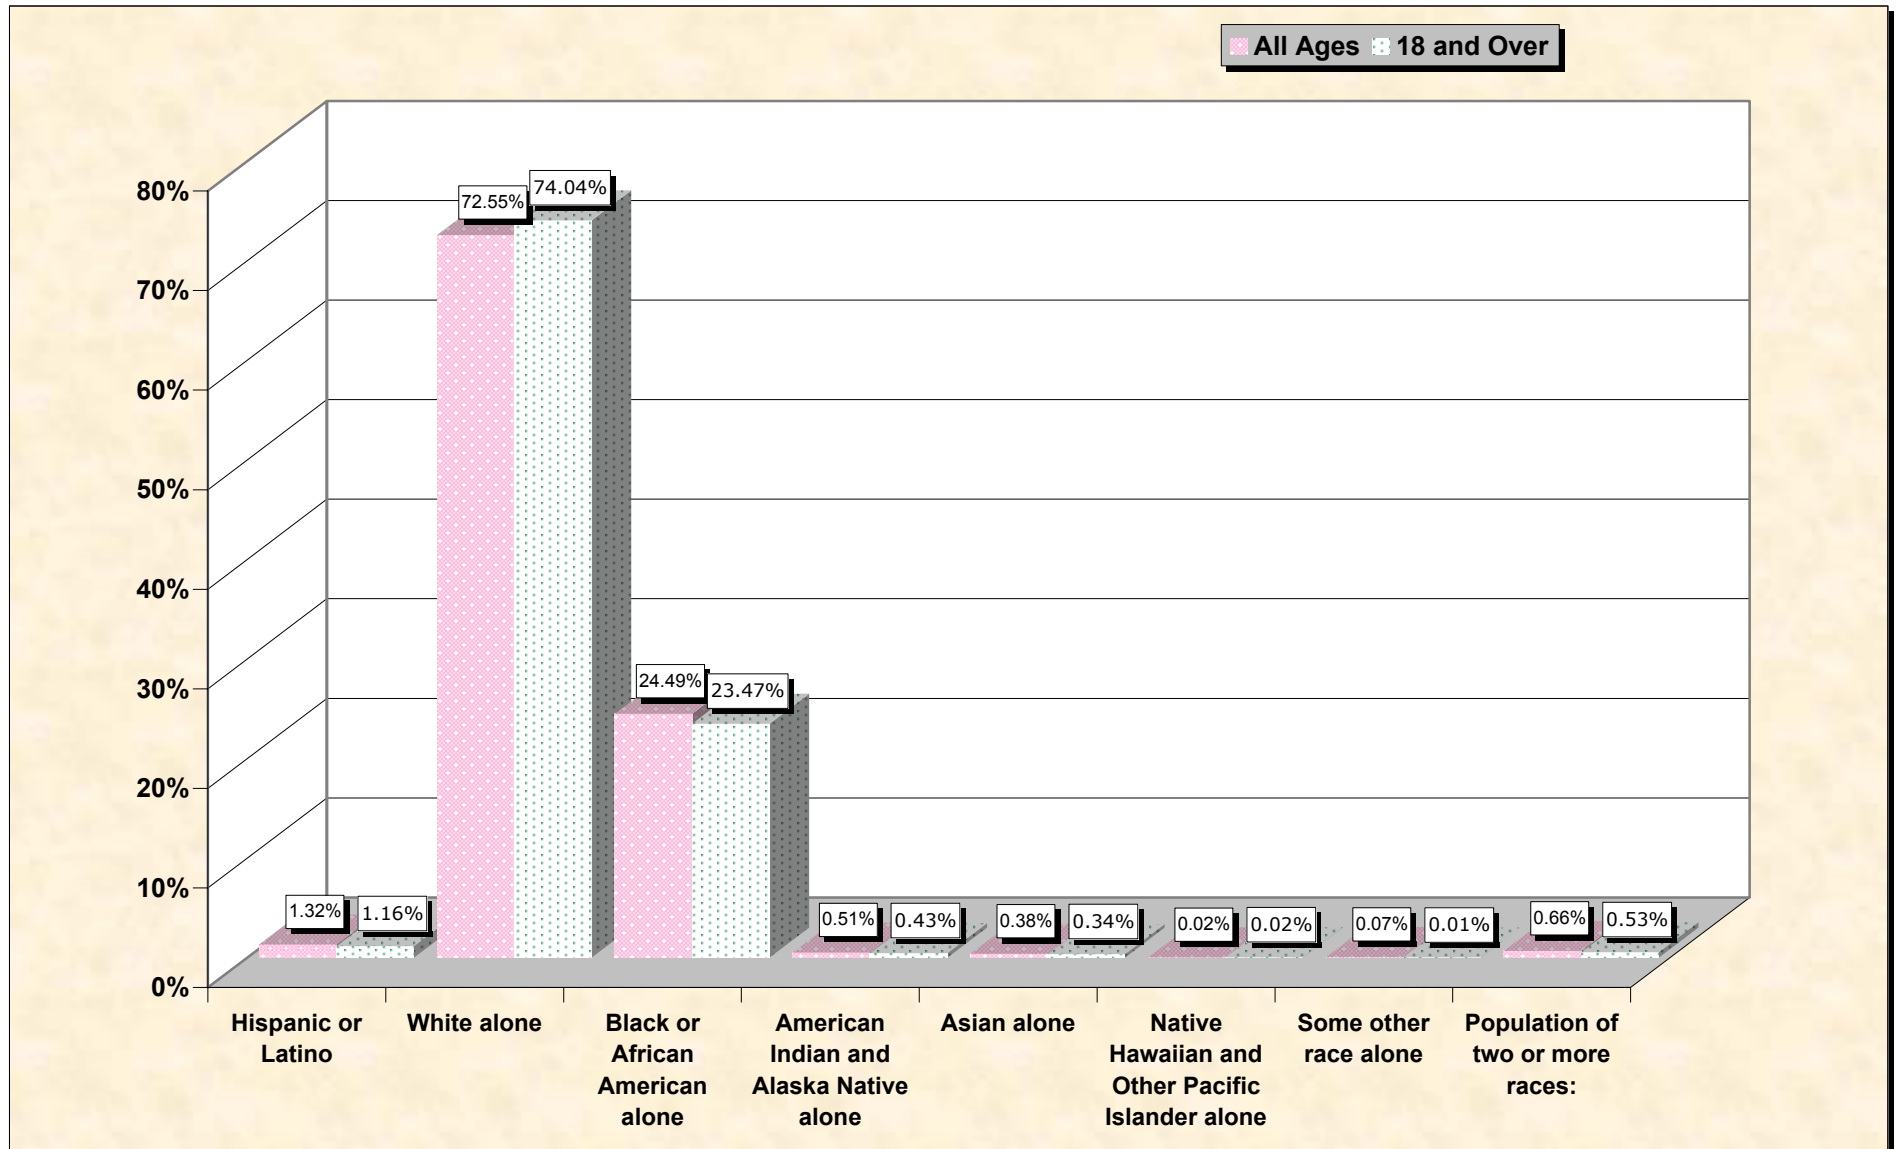

Population by Race or Ethnicity and Age

Pamlico County, North Carolina

Data Set: Census 2000 Redistricting Data (Public Law 94-171) Summary File

www.fairdata2000.com

[3-Oct-02](#)

Hispanic or Latino, and not Hispanic by Race and Age Pamlico County, North Carolina

Source: Data Set: Census 2000 Redistricting Data (Public Law 94-171) Summary File. PL2. HISPANIC OR LATINO, AND NOT HISPANIC OR LATINO BY RACE [73] - Universe: Total population; PL4. HISPANIC OR LATINO, AND NOT HISPANIC OR LATINO BY RACE FOR THE POPULATION 18 YEARS AND OVER [73] - Universe: Total population 18 years and over

source data for Chart

HISPANIC OR LATINO, AND NOT HISPANIC OR LATINO BY RACE

Pamlico County, North Carolina	
Total:	12,934
Hispanic or Latino	171
Not Hispanic or Latino:	12,763
Population of one race:	12,677
White alone	9,384
Black or African American alone	3,167
American Indian and Alaska Native alone	66
Asian alone	49
Native Hawaiian and Other Pacific Islander alone	2
Some other race alone	9
Population of two or more races:	86

Source: Data Set: Census 2000 Redistricting Data (Public Law 94-171) Summary File. PL2. HISPANIC OR LATINO, AND NOT HISPANIC OR LATINO BY RACE [73] - Universe: Total population

HISPANIC OR LATINO, AND NOT HISPANIC OR LATINO BY RACE FOR THE POPULATION 18 YEARS AND OVER