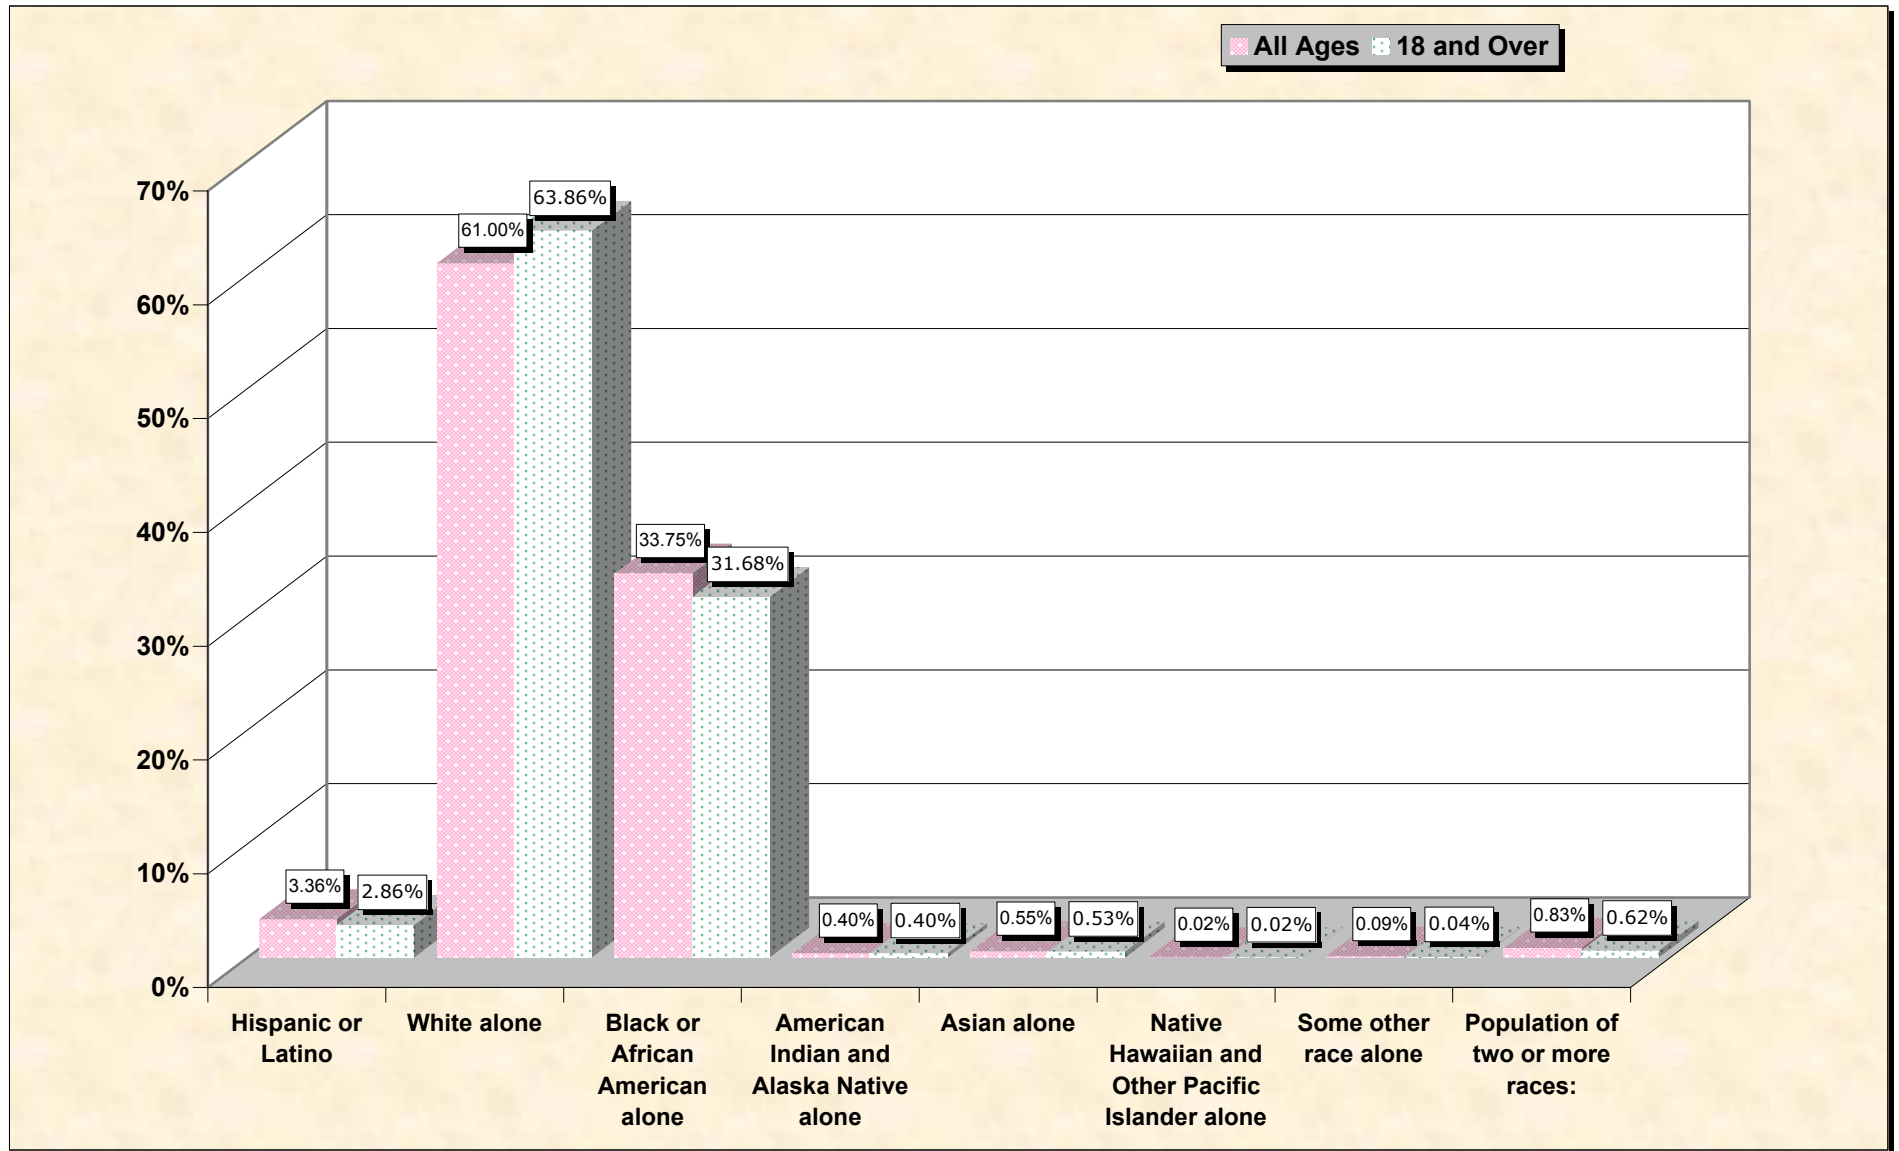

# Population by Race or Ethnicity and Age

# Hispanic or Latino, and not Hispanic by Race and Age Nash County, North Carolina

Source: Data Set: Census 2000 Redistricting Data (Public Law 94-171) Summary File. PL2. HISPANIC OR LATINO, AND NOT HISPANIC OR LATINO BY RACE [73] - Universe: Total population; PL4. HISPANIC OR LATINO, AND NOT HISPANIC OR LATINO BY RACE FOR THE POPULATION 18 YEARS AND OVER [73] - Universe: Total population 18 years and over

Source: Data Set: Census 2000 Redistricting Data (Public Law 94-171) Summary File. PL2. HISPANIC OR LATINO, AND NOT HISPANIC OR LATINO BY RACE [73] - Universe: Total population

**HISPANIC OR LATINO, AND NOT HISPANIC OR LATINO BY RACE FOR THE POPULATION 18 YEARS AND OVER**

Source: Data Set: Census 2000 Redistricting Data (Public Law 94-171) Summary File. PL4. HISPANIC OR LATINO, AND NOT HISPANIC OR LATINO BY RACE FOR THE POPULATION 18 YEARS AND OVER [73] - Universe: Total population 18 years and over