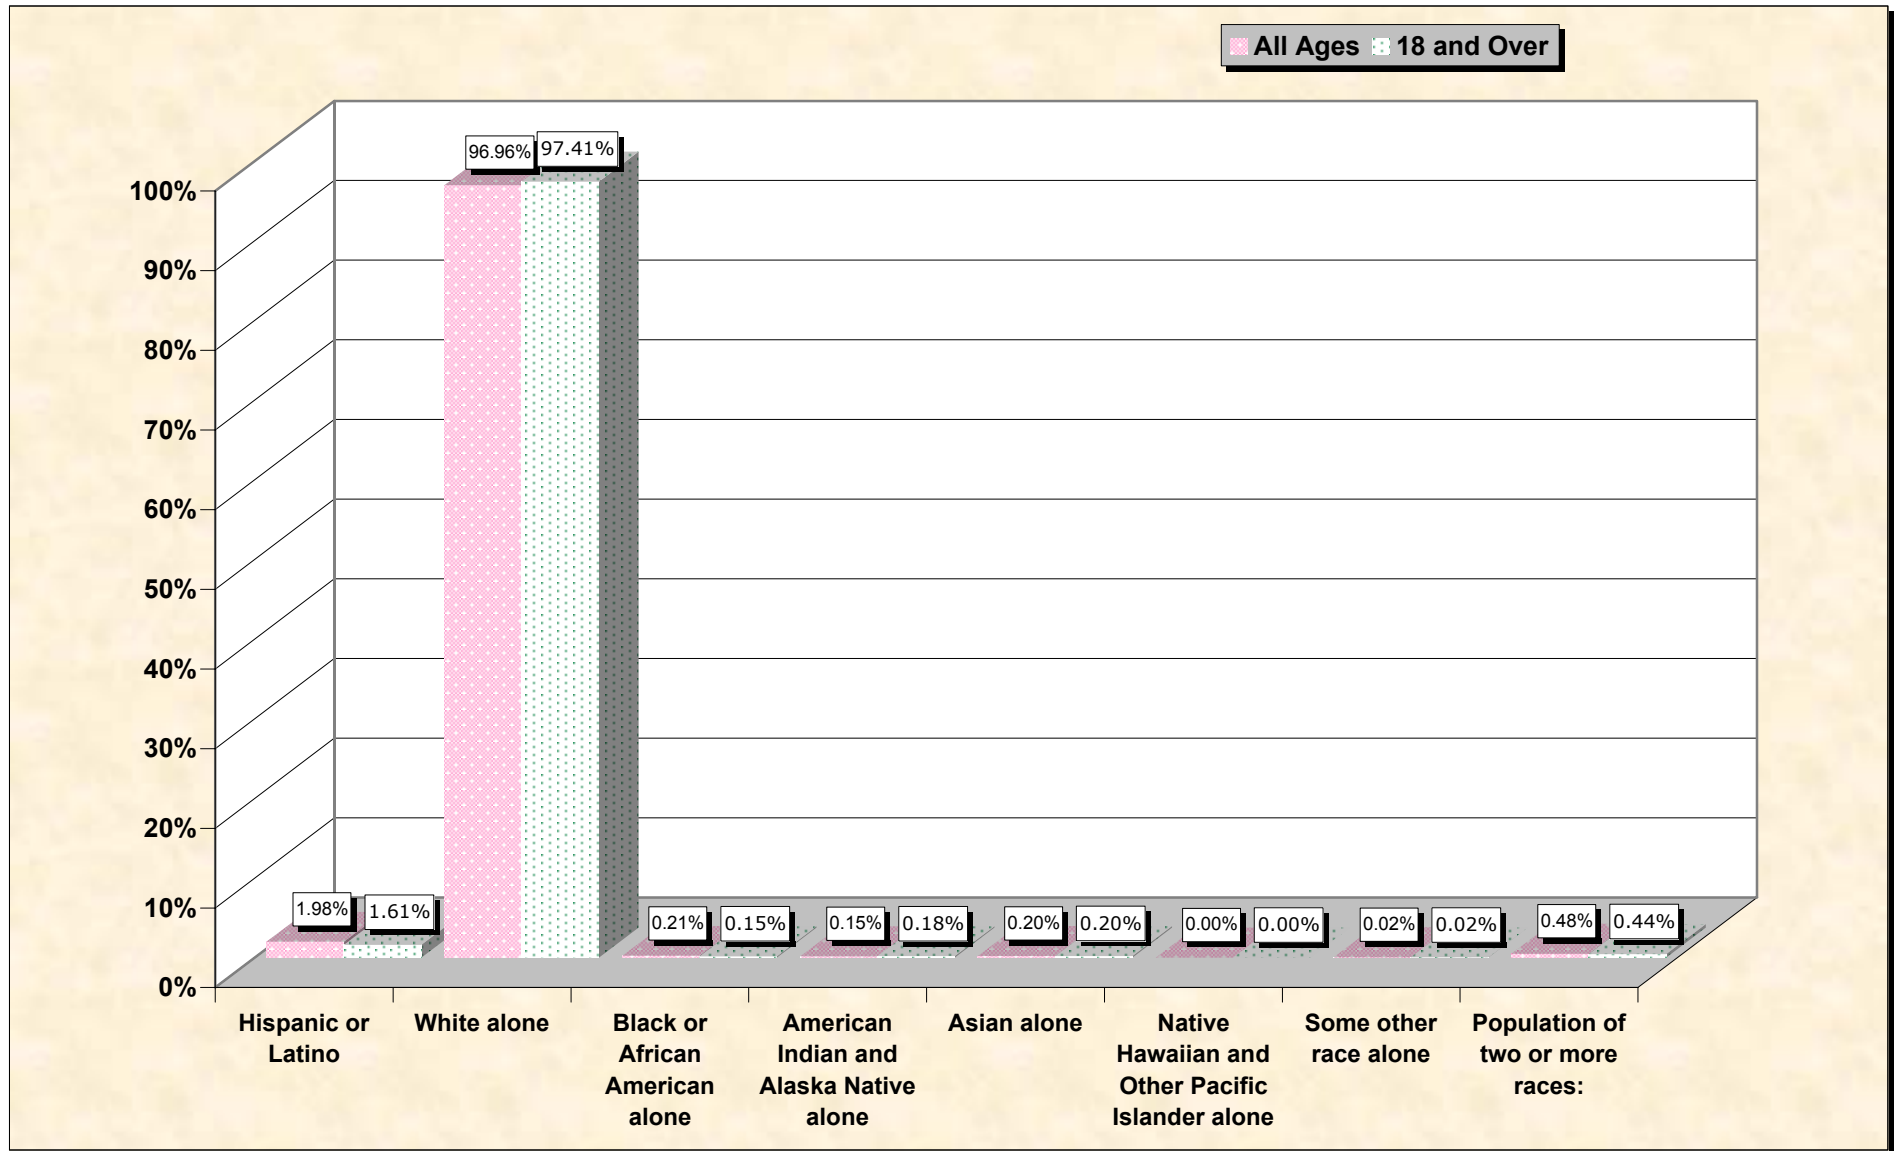

Population by Race or Ethnicity and Age

Mitchell County, North Carolina

Data Set: Census 2000 Redistricting Data (Public Law 94-171) Summary File

www.fairdata2000.com

[3-Oct-02](#)

Hispanic or Latino, and not Hispanic by Race and Age Mitchell County, North Carolina

Source: Data Set: Census 2000 Redistricting Data (Public Law 94-171) Summary File. PL2. HISPANIC OR LATINO, AND NOT HISPANIC OR LATINO BY RACE [73] - Universe: Total population; PL4. HISPANIC OR LATINO, AND NOT HISPANIC OR LATINO BY RACE FOR THE POPULATION 18 YEARS AND OVER [73] - Universe: Total population 18 years and over

Source: Data Set: Census 2000 Redistricting Data (Public Law 94-171) Summary File. PL2. HISPANIC OR LATINO, AND NOT HISPANIC OR LATINO BY RACE [73] - Universe: Total population

HISPANIC OR LATINO, AND NOT HISPANIC OR LATINO BY RACE FOR THE POPULATION 18 YEARS AND OVER

Source: Data Set: Census 2000 Redistricting Data (Public Law 94-171) Summary File. PL4. HISPANIC OR LATINO, AND NOT HISPANIC OR LATINO BY RACE FOR THE POPULATION 18 YEARS AND OVER [73] - Universe: Total population 18 years and over