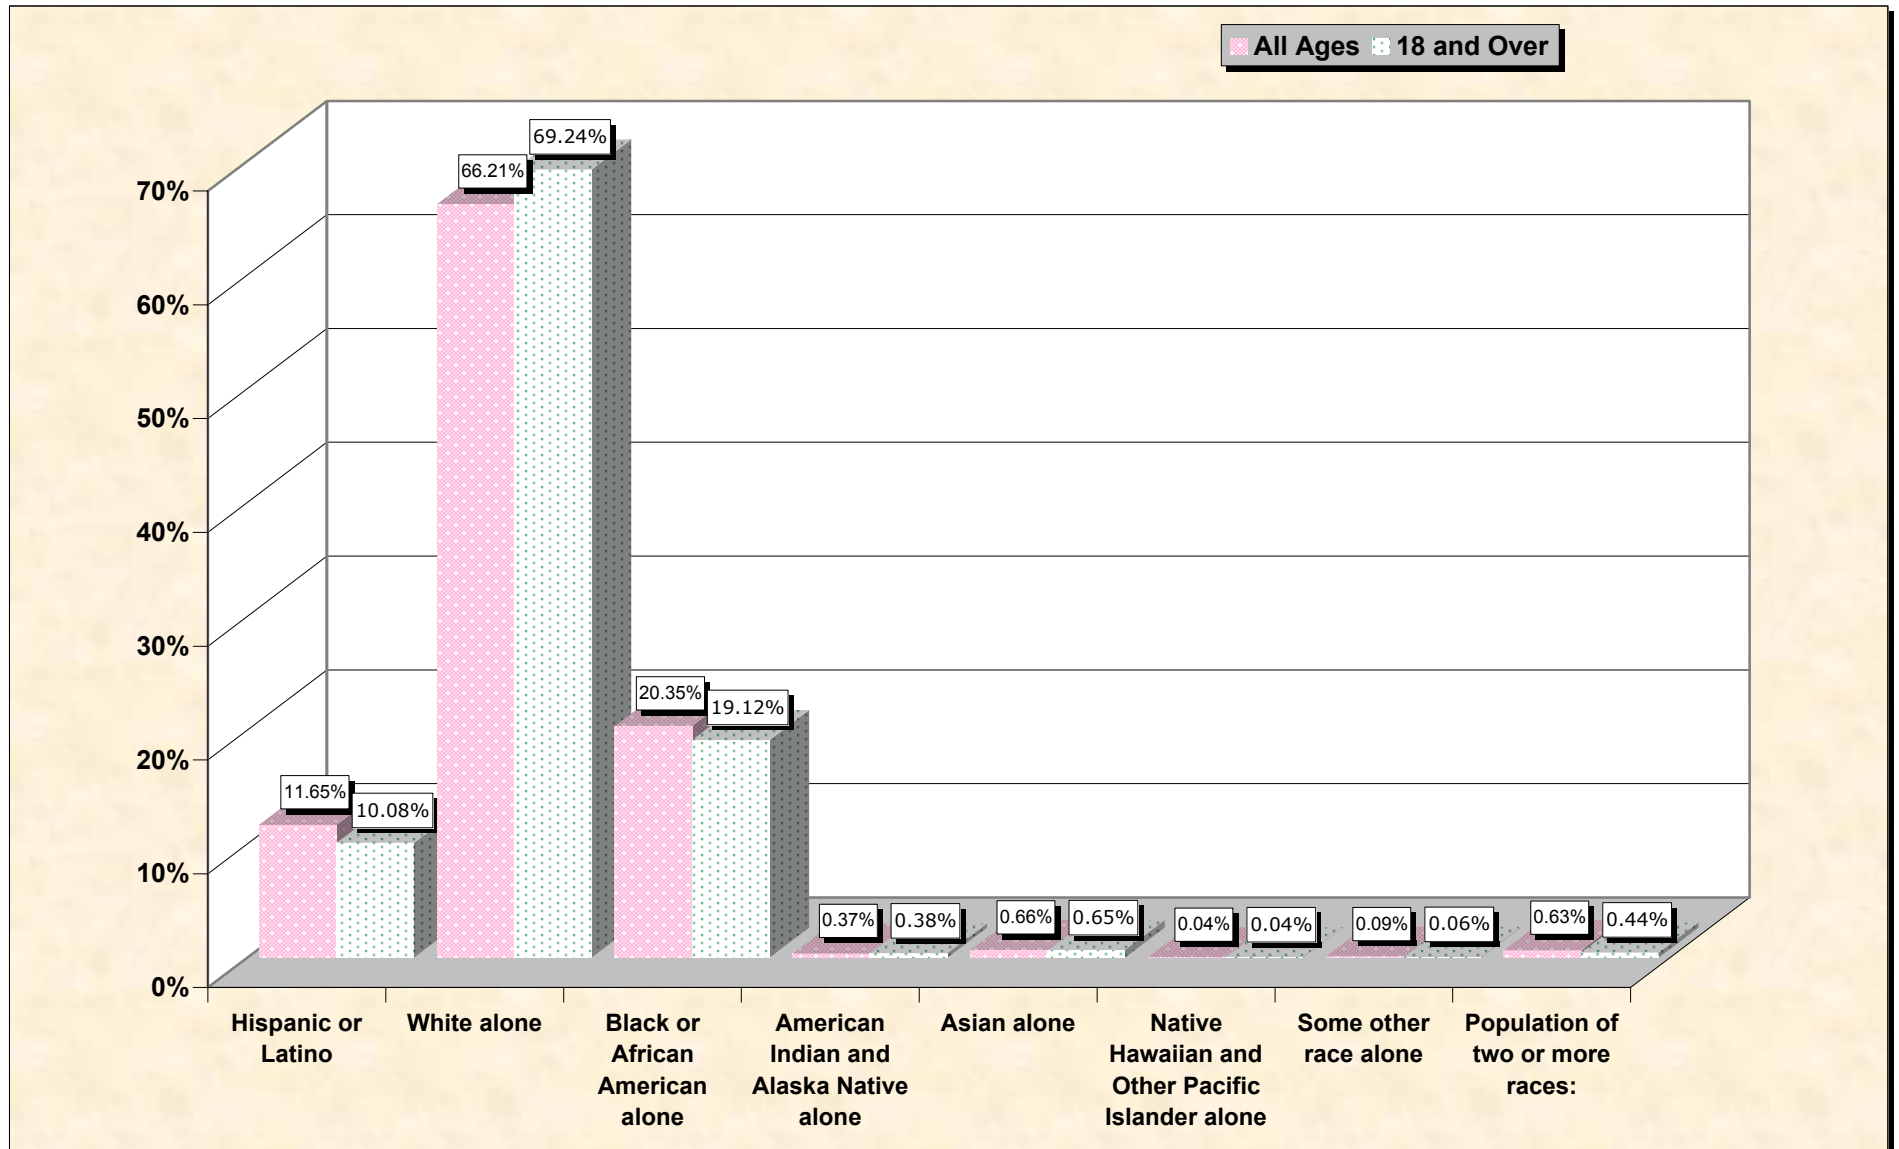

Population by Race or Ethnicity and Age

Lee County, North Carolina

Data Set: Census 2000 Redistricting Data (Public Law 94-171) Summary File

www.fairdata2000.com

[3-Oct-02](#)

Hispanic or Latino, and not Hispanic by Race and Age Lee County, North Carolina

Source: Data Set: Census 2000 Redistricting Data (Public Law 94-171) Summary File. PL2. HISPANIC OR LATINO, AND NOT HISPANIC OR LATINO BY RACE [73] - Universe: Total population; PL4. HISPANIC OR LATINO, AND NOT HISPANIC OR LATINO BY RACE FOR THE POPULATION 18 YEARS AND OVER [73] - Universe: Total population 18 years and over

source data for Chart

HISPANIC OR LATINO, AND NOT HISPANIC OR LATINO BY RACE

Lee County, North Carolina	
Total:	49,040
Hispanic or Latino	5,715
Not Hispanic or Latino:	43,325
Population of one race:	43,015
White alone	32,467
Black or African American alone	9,982
American Indian and Alaska Native alone	180
Asian alone	323
Native Hawaiian and Other Pacific Islander alone	18
Some other race alone	45
Population of two or more races:	310

Source: Data Set: Census 2000 Redistricting Data (Public Law 94-171) Summary File. PL2. HISPANIC OR LATINO, AND NOT HISPANIC OR LATINO BY RACE [73] - Universe: Total population

HISPANIC OR LATINO, AND NOT HISPANIC OR LATINO BY RACE FOR THE POPULATION 18 YEARS AND OVER