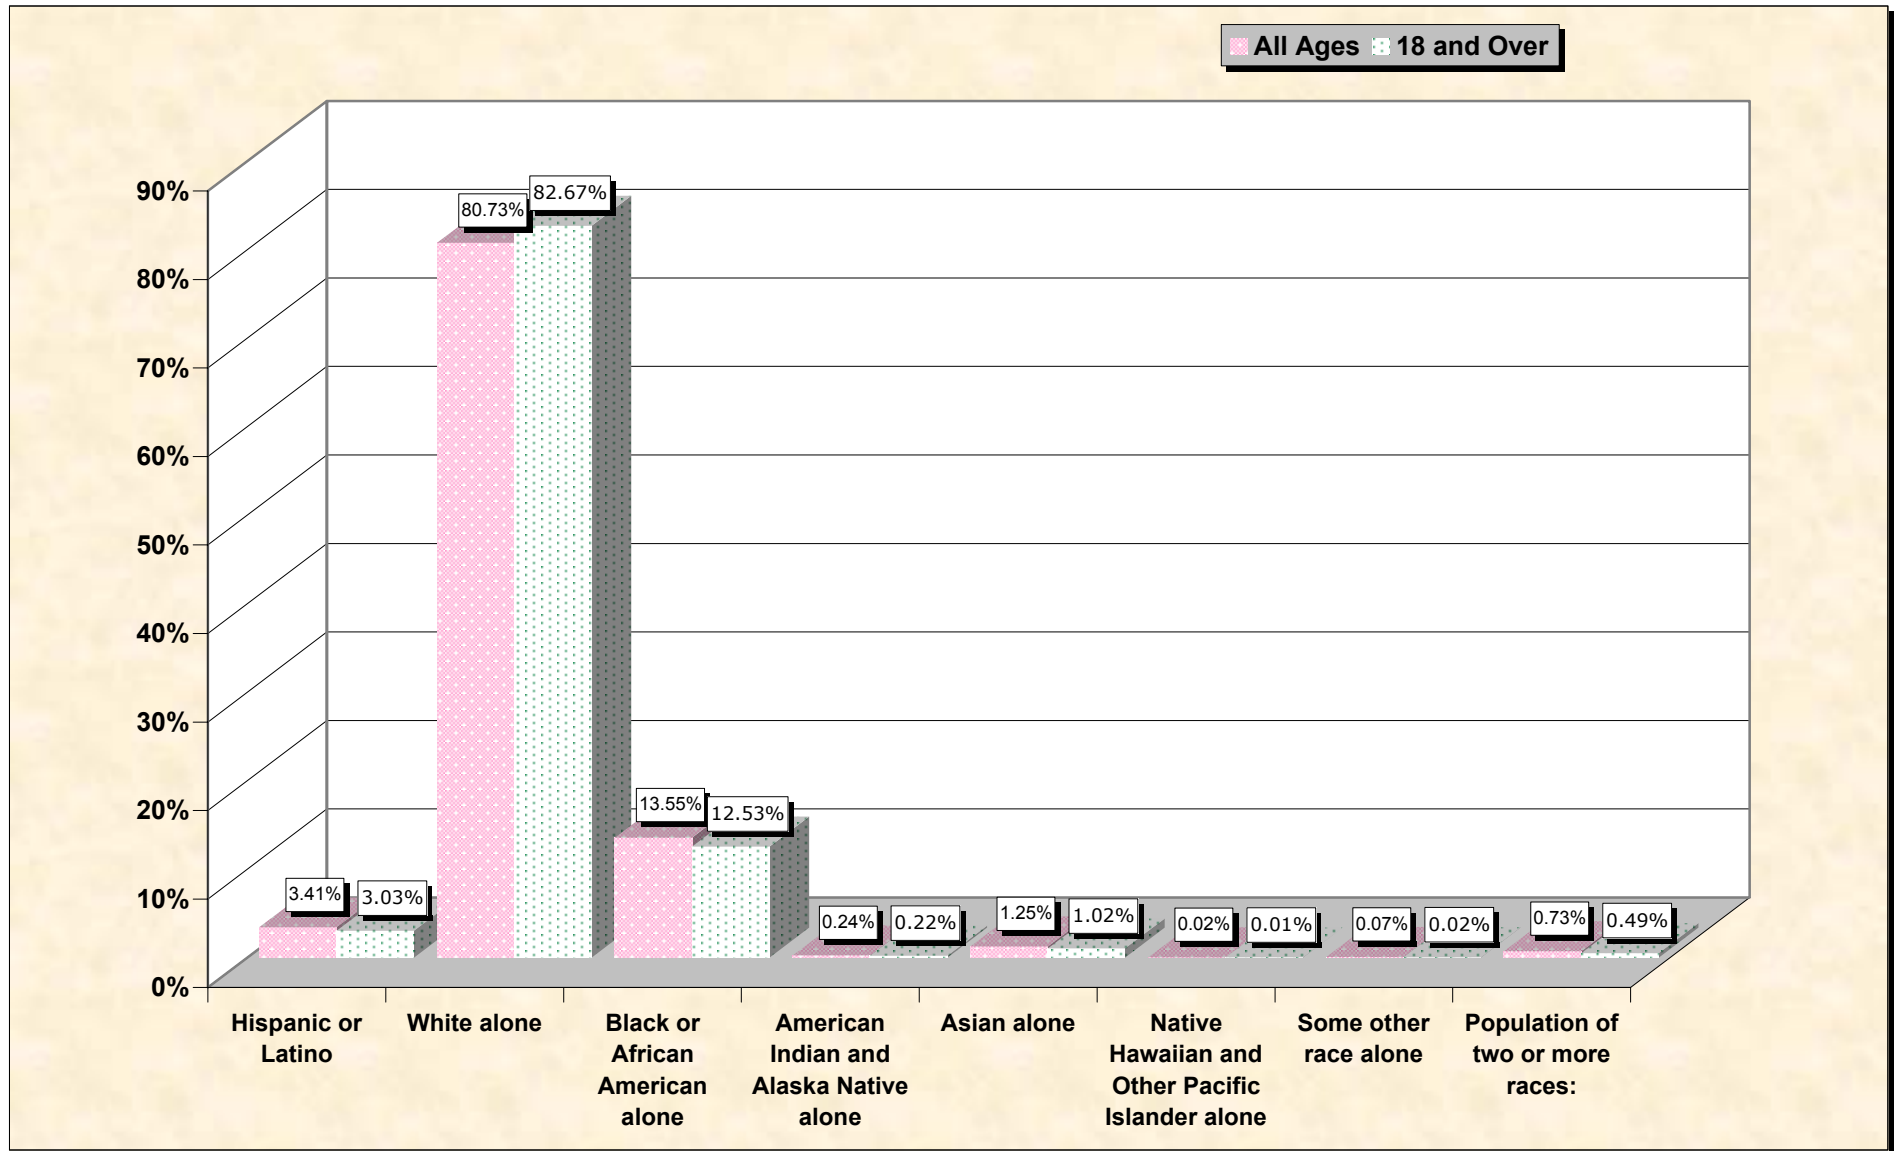

Population by Race or Ethnicity and Age

Iredell County, North Carolina

Data Set: Census 2000 Redistricting Data (Public Law 94-171) Summary File

www.fairdata2000.com

[3-Oct-02](#)

Hispanic or Latino, and not Hispanic by Race and Age Iredell County, North Carolina

Source: Data Set: Census 2000 Redistricting Data (Public Law 94-171) Summary File. PL2. HISPANIC OR LATINO, AND NOT HISPANIC OR LATINO BY RACE [73] - Universe: Total population; PL4. HISPANIC OR LATINO, AND NOT HISPANIC OR LATINO BY RACE FOR THE POPULATION 18 YEARS AND OVER [73] - Universe: Total population 18 years and over

source data for Chart

HISPANIC OR LATINO, AND NOT HISPANIC OR LATINO BY RACE

Iredell County, North Carolina	
Total:	122,660
Hispanic or Latino	4,182
Not Hispanic or Latino:	118,478
Population of one race:	117,586
White alone	99,027
Black or African American alone	16,620
American Indian and Alaska Native alone	296
Asian alone	1,535
Native Hawaiian and Other Pacific Islander alone	22
Some other race alone	86
Population of two or more races:	892

Source: Data Set: Census 2000 Redistricting Data (Public Law 94-171) Summary File. PL2. HISPANIC OR LATINO, AND NOT HISPANIC OR LATINO BY RACE [73] - Universe: Total population

HISPANIC OR LATINO, AND NOT HISPANIC OR LATINO BY RACE FOR THE POPULATION 18 YEARS AND OVER