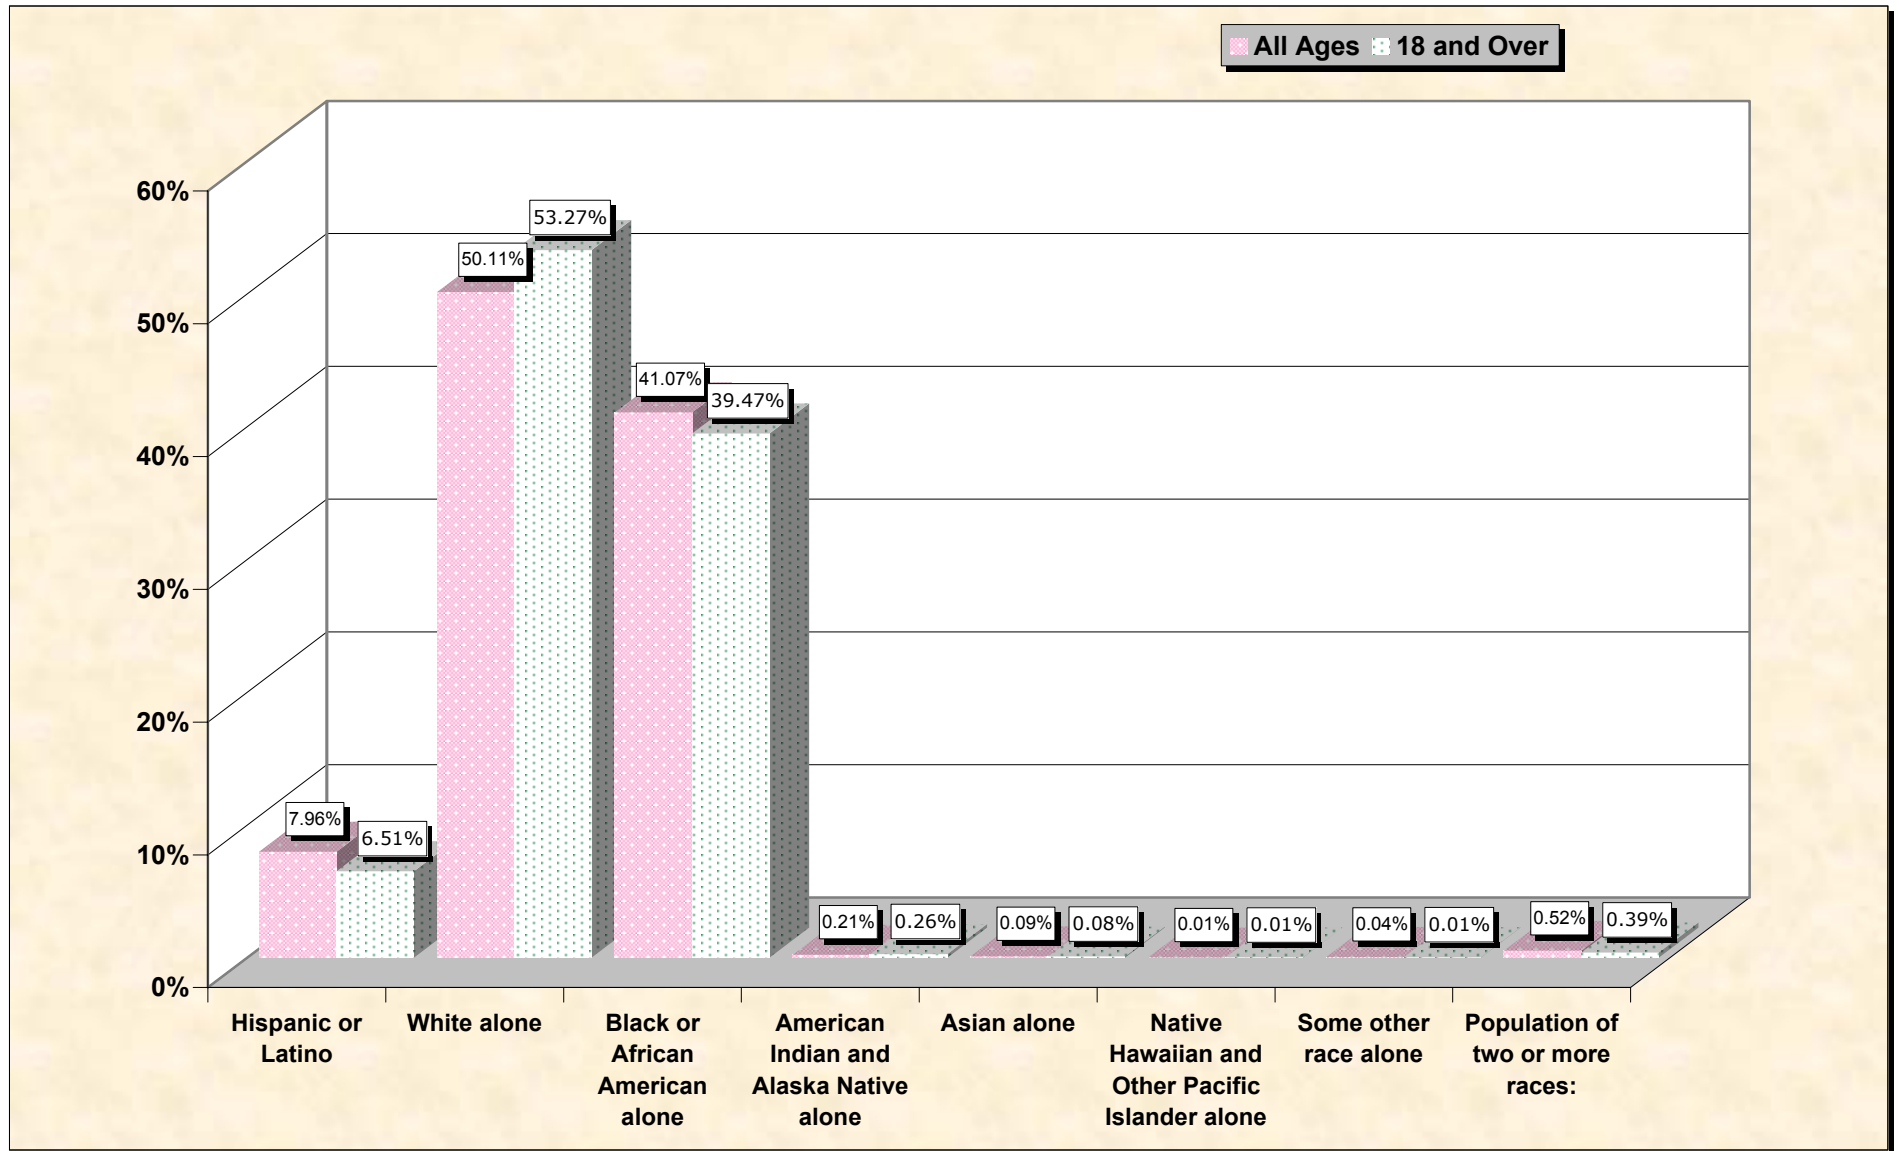

# Population by Race or Ethnicity and Age

## Greene County, North Carolina

**Data Set: Census 2000 Redistricting Data (Public Law 94-171) Summary File**

[www.fairdata2000.com](http://www.fairdata2000.com)

[3-Oct-02](#)

# Hispanic or Latino, and not Hispanic by Race and Age Greene County, North Carolina

Source: Data Set: Census 2000 Redistricting Data (Public Law 94-171) Summary File. PL2. HISPANIC OR LATINO, AND NOT HISPANIC OR LATINO BY RACE [73] - Universe: Total population; PL4. HISPANIC OR LATINO, AND NOT HISPANIC OR LATINO BY RACE FOR THE POPULATION 18 YEARS AND OVER [73] - Universe: Total population 18 years and over

**source data for Chart**

**HISPANIC OR LATINO, AND NOT HISPANIC OR LATINO BY RACE**

<b>Greene County, North Carolina</b>	
Total:	18,974
Hispanic or Latino	1,511
Not Hispanic or Latino:	17,463
Population of one race:	17,365
White alone	9,508
Black or African American alone	7,792
American Indian and Alaska Native alone	40
Asian alone	17
Native Hawaiian and Other Pacific Islander alone	1
Some other race alone	7
Population of two or more races:	98