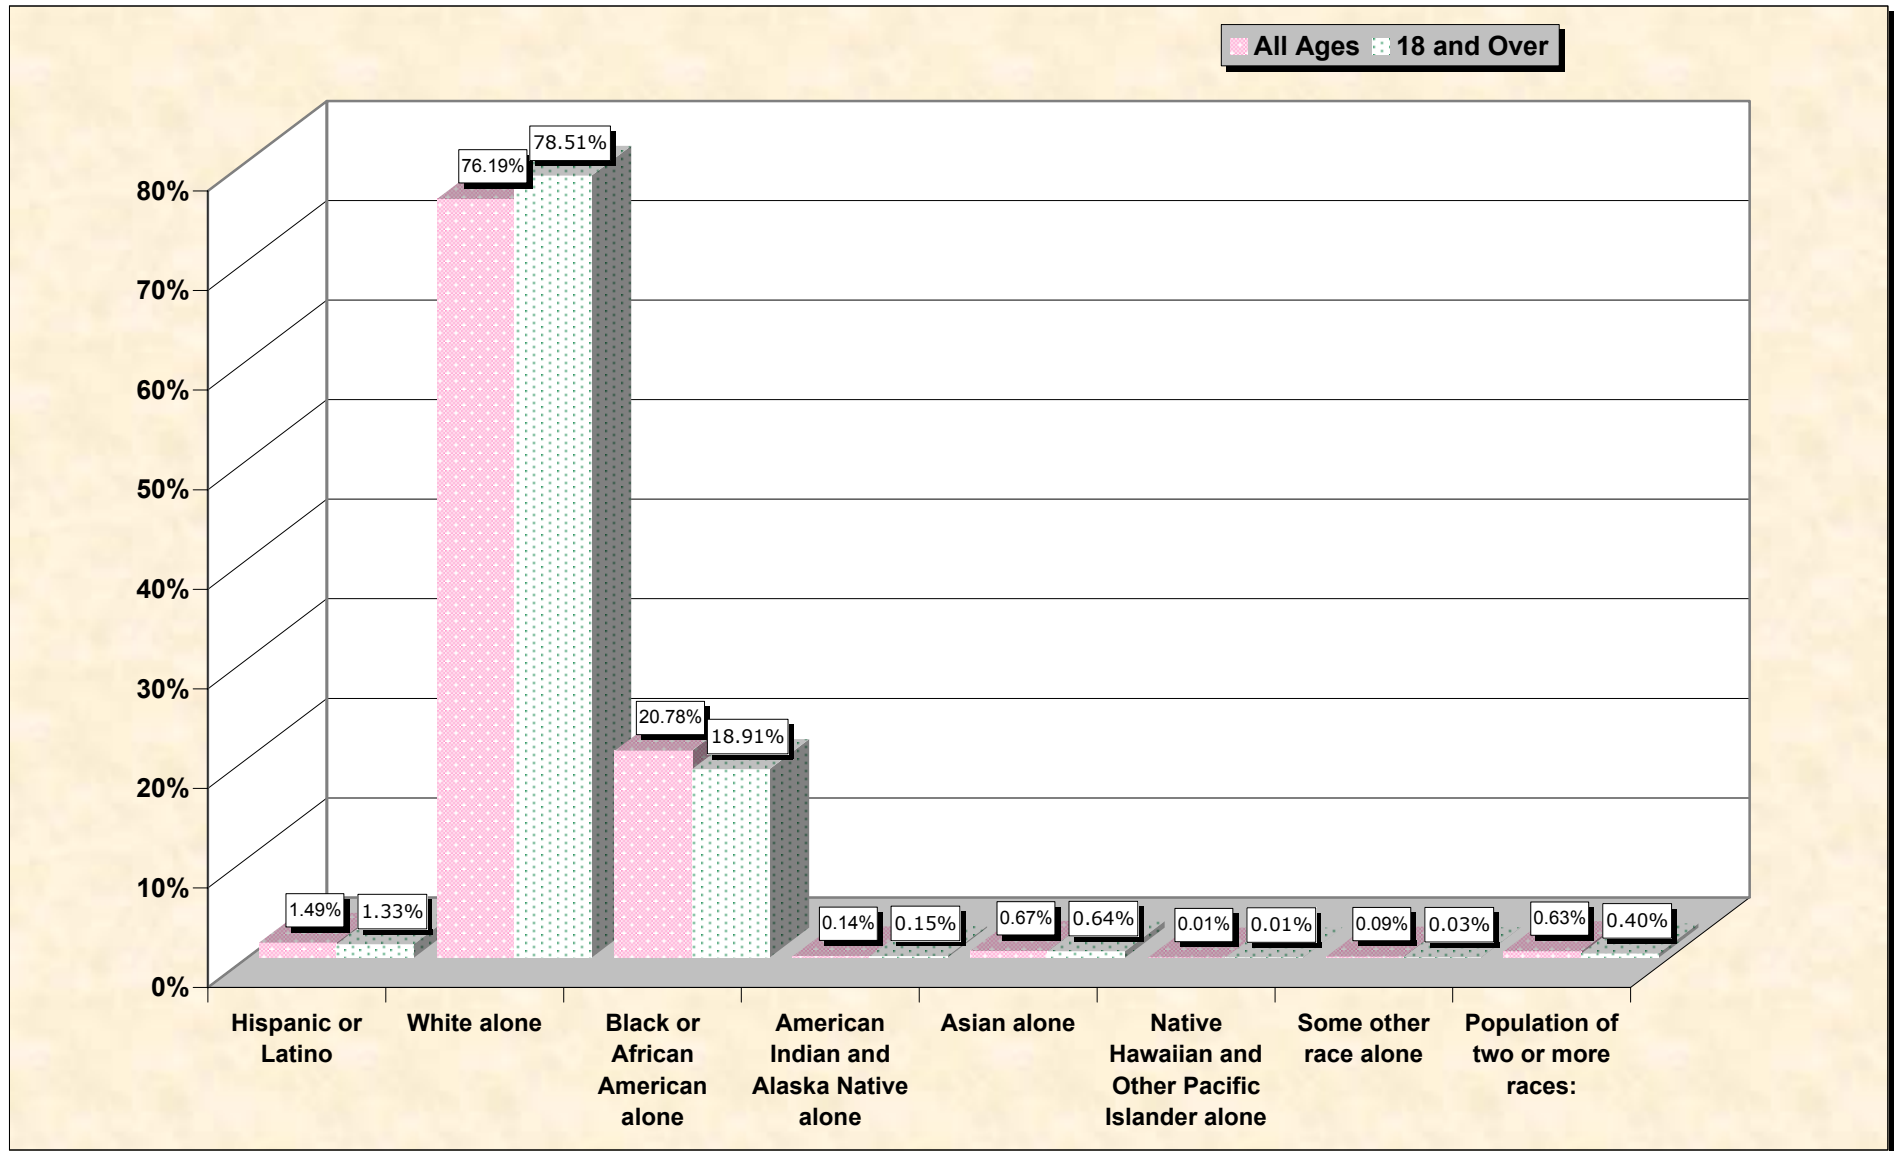

Population by Race or Ethnicity and Age

Cleveland County, North Carolina

Data Set: Census 2000 Redistricting Data (Public Law 94-171) Summary File

www.fairdata2000.com

[3-Oct-02](#)

Hispanic or Latino, and not Hispanic by Race and Age Cleveland County, North Carolina

Source: Data Set: Census 2000 Redistricting Data (Public Law 94-171) Summary File. PL2. HISPANIC OR LATINO, AND NOT HISPANIC OR LATINO BY RACE [73] - Universe: Total population; PL4. HISPANIC OR LATINO, AND NOT HISPANIC OR LATINO BY RACE FOR THE POPULATION 18 YEARS AND OVER [73] - Universe: Total population 18 years and over

Source: Data Set: Census 2000 Redistricting Data (Public Law 94-171) Summary File. PL2. HISPANIC OR LATINO, AND NOT HISPANIC OR LATINO BY RACE [73] - Universe: Total population

HISPANIC OR LATINO, AND NOT HISPANIC OR LATINO BY RACE FOR THE POPULATION 18 YEARS AND OVER

Source: Data Set: Census 2000 Redistricting Data (Public Law 94-171) Summary File. PL4. HISPANIC OR LATINO, AND NOT HISPANIC OR LATINO BY RACE FOR THE POPULATION 18 YEARS AND OVER [73] - Universe: Total population 18 years and over