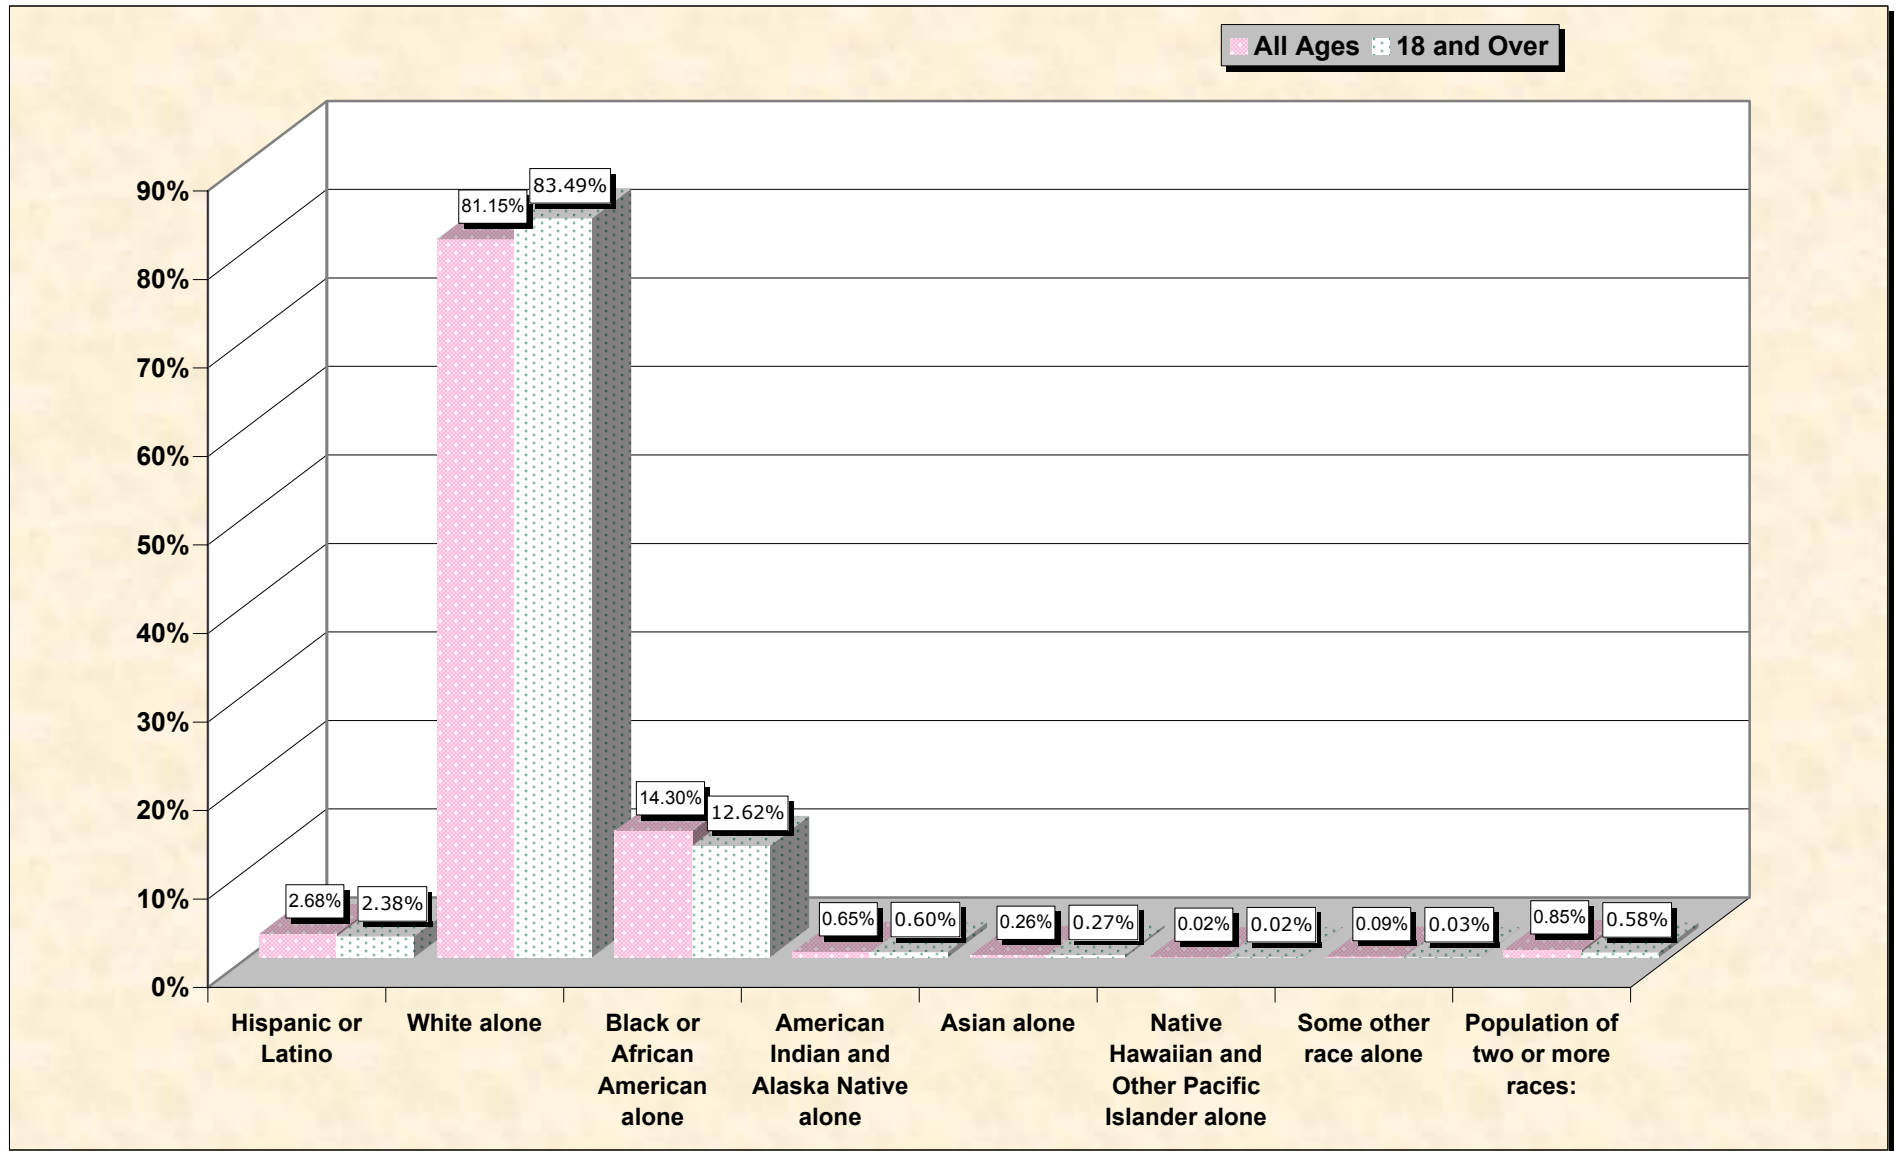

Population by Race or Ethnicity and Age

Brunswick County, North Carolina

Data Set: Census 2000 Redistricting Data (Public Law 94-171) Summary File

www.fairdata2000.com

[3-Oct-02](#)

Hispanic or Latino, and not Hispanic by Race and Age Brunswick County, North Carolina

Source: Data Set: Census 2000 Redistricting Data (Public Law 94-171) Summary File. PL2. HISPANIC OR LATINO, AND NOT HISPANIC OR LATINO BY RACE [73] - Universe: Total population; PL4. HISPANIC OR LATINO, AND NOT HISPANIC OR LATINO BY RACE FOR THE POPULATION 18 YEARS AND OVER [73] - Universe: Total population 18 years and over

source data for Chart

HISPANIC OR LATINO, AND NOT HISPANIC OR LATINO BY RACE

Brunswick County, North Carolina	
Total:	73,143
Hispanic or Latino	1,960
Not Hispanic or Latino:	71,183
Population of one race:	70,562
White alone	59,354
Black or African American alone	10,459
American Indian and Alaska Native alone	473
Asian alone	192
Native Hawaiian and Other Pacific Islander alone	16
Some other race alone	68
Population of two or more races:	621

Source: Data Set: Census 2000 Redistricting Data (Public Law 94-171) Summary File. PL2. HISPANIC OR LATINO, AND NOT HISPANIC OR LATINO BY RACE [73] - Universe: Total population

HISPANIC OR LATINO, AND NOT HISPANIC OR LATINO BY RACE FOR THE POPULATION 18 YEARS AND OVER