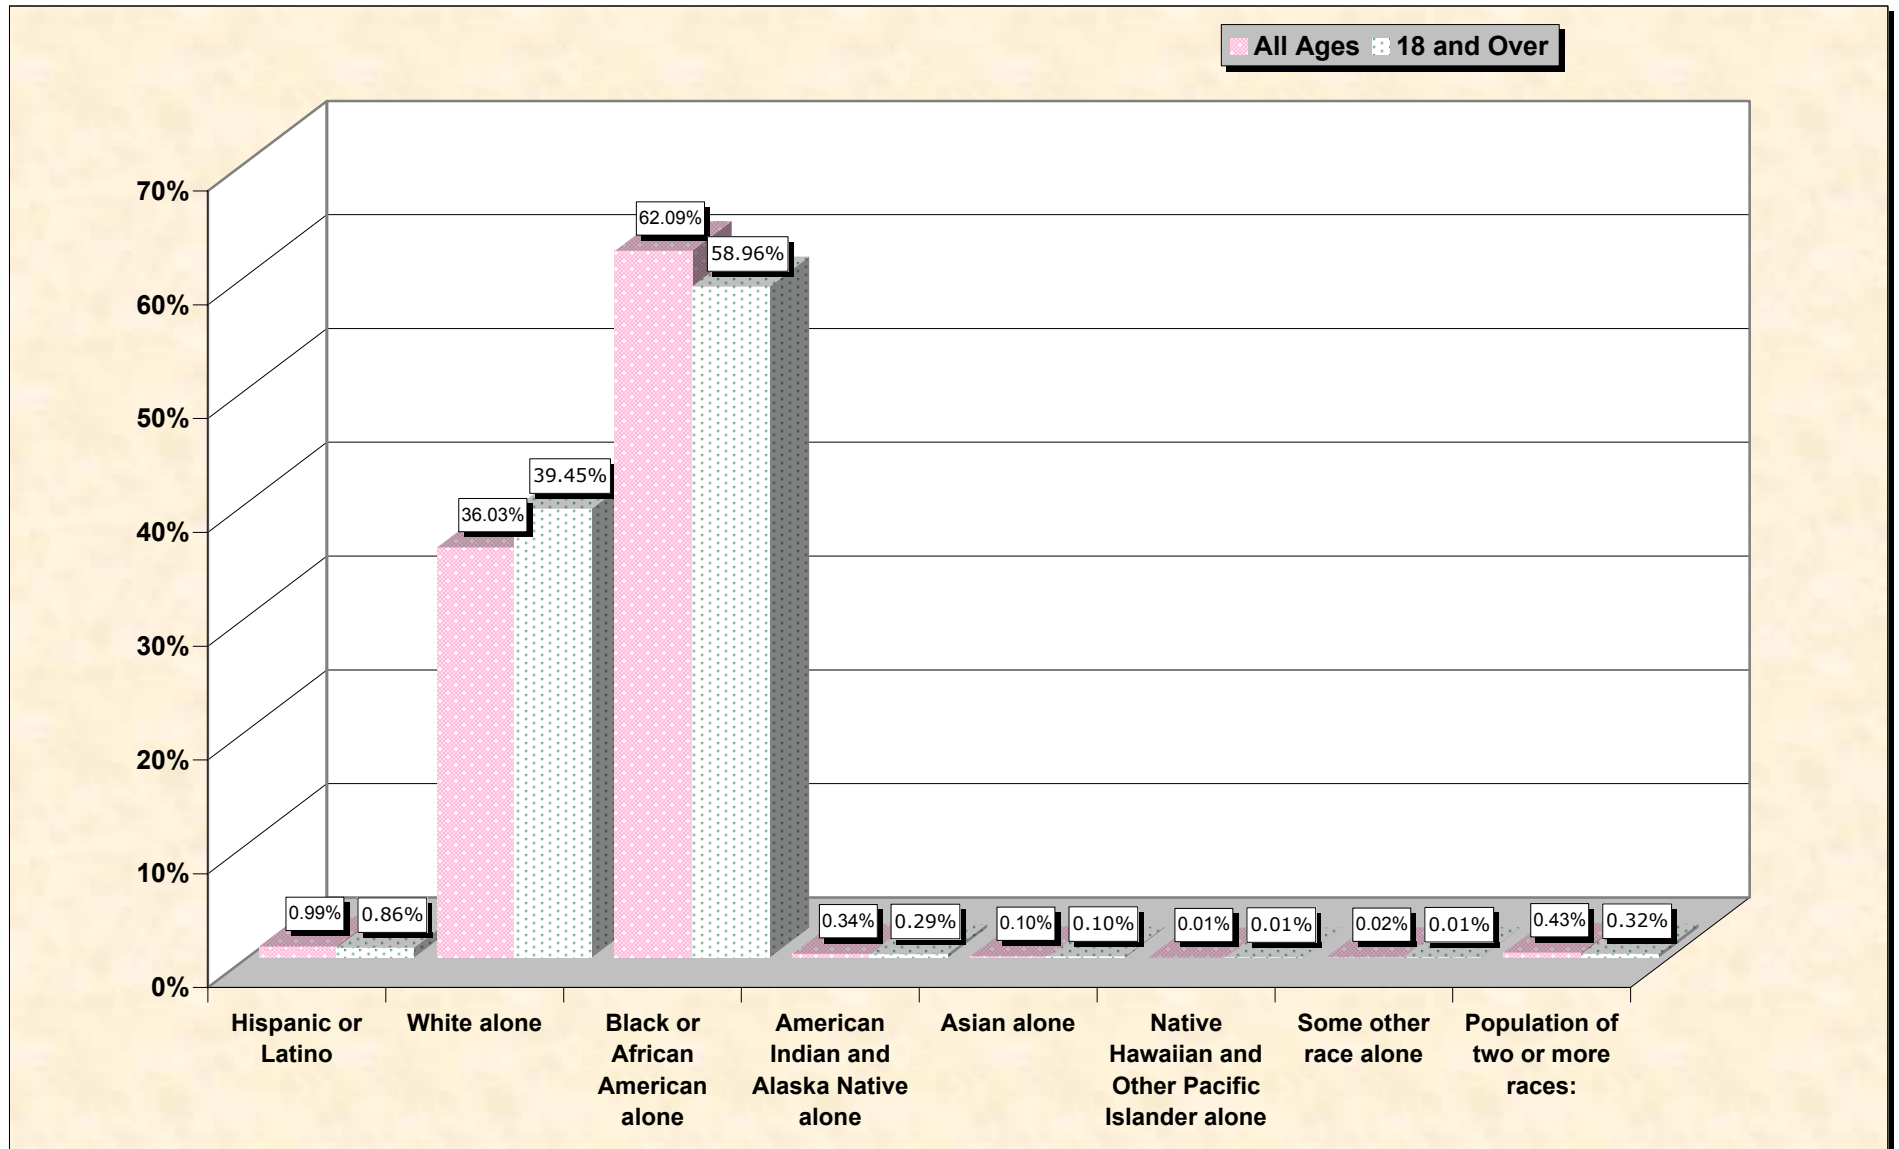

Population by Race or Ethnicity and Age

Bertie County, North Carolina

Data Set: Census 2000 Redistricting Data (Public Law 94-171) Summary File

www.fairdata2000.com

[3-Oct-02](#)

Hispanic or Latino, and not Hispanic by Race and Age Bertie County, North Carolina

Source: Data Set: Census 2000 Redistricting Data (Public Law 94-171) Summary File. PL2. HISPANIC OR LATINO, AND NOT HISPANIC OR LATINO BY RACE [73] - Universe: Total population; PL4. HISPANIC OR LATINO, AND NOT HISPANIC OR LATINO BY RACE FOR THE POPULATION 18 YEARS AND OVER [73] - Universe: Total population 18 years and over

Source: Data Set: Census 2000 Redistricting Data (Public Law 94-171) Summary File. PL2. HISPANIC OR LATINO, AND NOT HISPANIC OR LATINO BY RACE [73] - Universe: Total population

HISPANIC OR LATINO, AND NOT HISPANIC OR LATINO BY RACE FOR THE POPULATION 18 YEARS AND OVER

Source: Data Set: Census 2000 Redistricting Data (Public Law 94-171) Summary File. PL4. HISPANIC OR LATINO, AND NOT HISPANIC OR LATINO BY RACE FOR THE POPULATION 18 YEARS AND OVER [73] - Universe: Total population 18 years and over