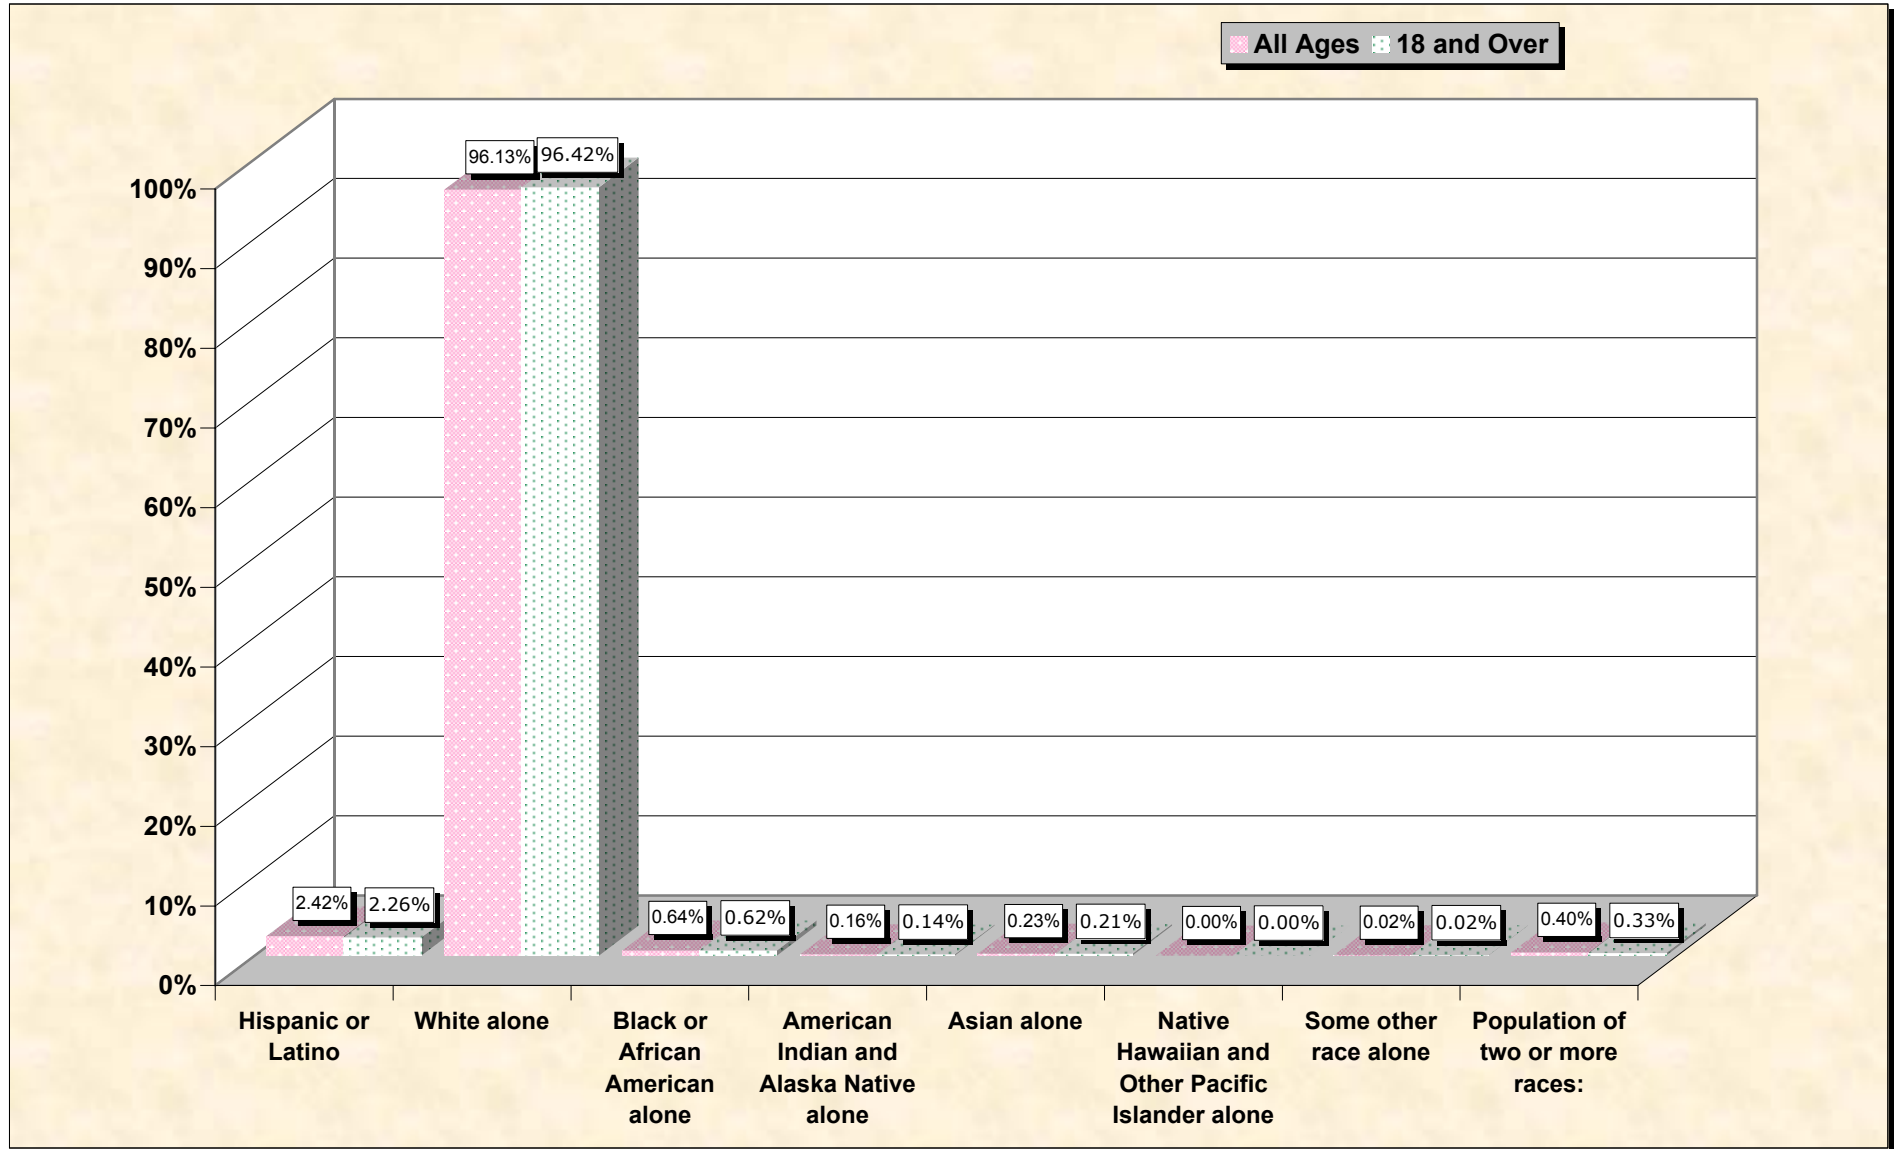

Population by Race or Ethnicity and Age

Ashe County, North Carolina

Data Set: Census 2000 Redistricting Data (Public Law 94-171) Summary File

www.fairdata2000.com

[3-Oct-02](#)

Hispanic or Latino, and not Hispanic by Race and Age Ashe County, North Carolina

Source: Data Set: Census 2000 Redistricting Data (Public Law 94-171) Summary File. PL2. HISPANIC OR LATINO, AND NOT HISPANIC OR LATINO BY RACE [73] - Universe: Total population; PL4. HISPANIC OR LATINO, AND NOT HISPANIC OR LATINO BY RACE FOR THE POPULATION 18 YEARS AND OVER [73] - Universe: Total population 18 years and over

Source: Data Set: Census 2000 Redistricting Data (Public Law 94-171) Summary File. PL2. HISPANIC OR LATINO, AND NOT HISPANIC OR LATINO BY RACE [73] - Universe: Total population

HISPANIC OR LATINO, AND NOT HISPANIC OR LATINO BY RACE FOR THE POPULATION 18 YEARS AND OVER

Source: Data Set: Census 2000 Redistricting Data (Public Law 94-171) Summary File. PL4. HISPANIC OR LATINO, AND NOT HISPANIC OR LATINO BY RACE FOR THE POPULATION 18 YEARS AND OVER [73] - Universe: Total population 18 years and over