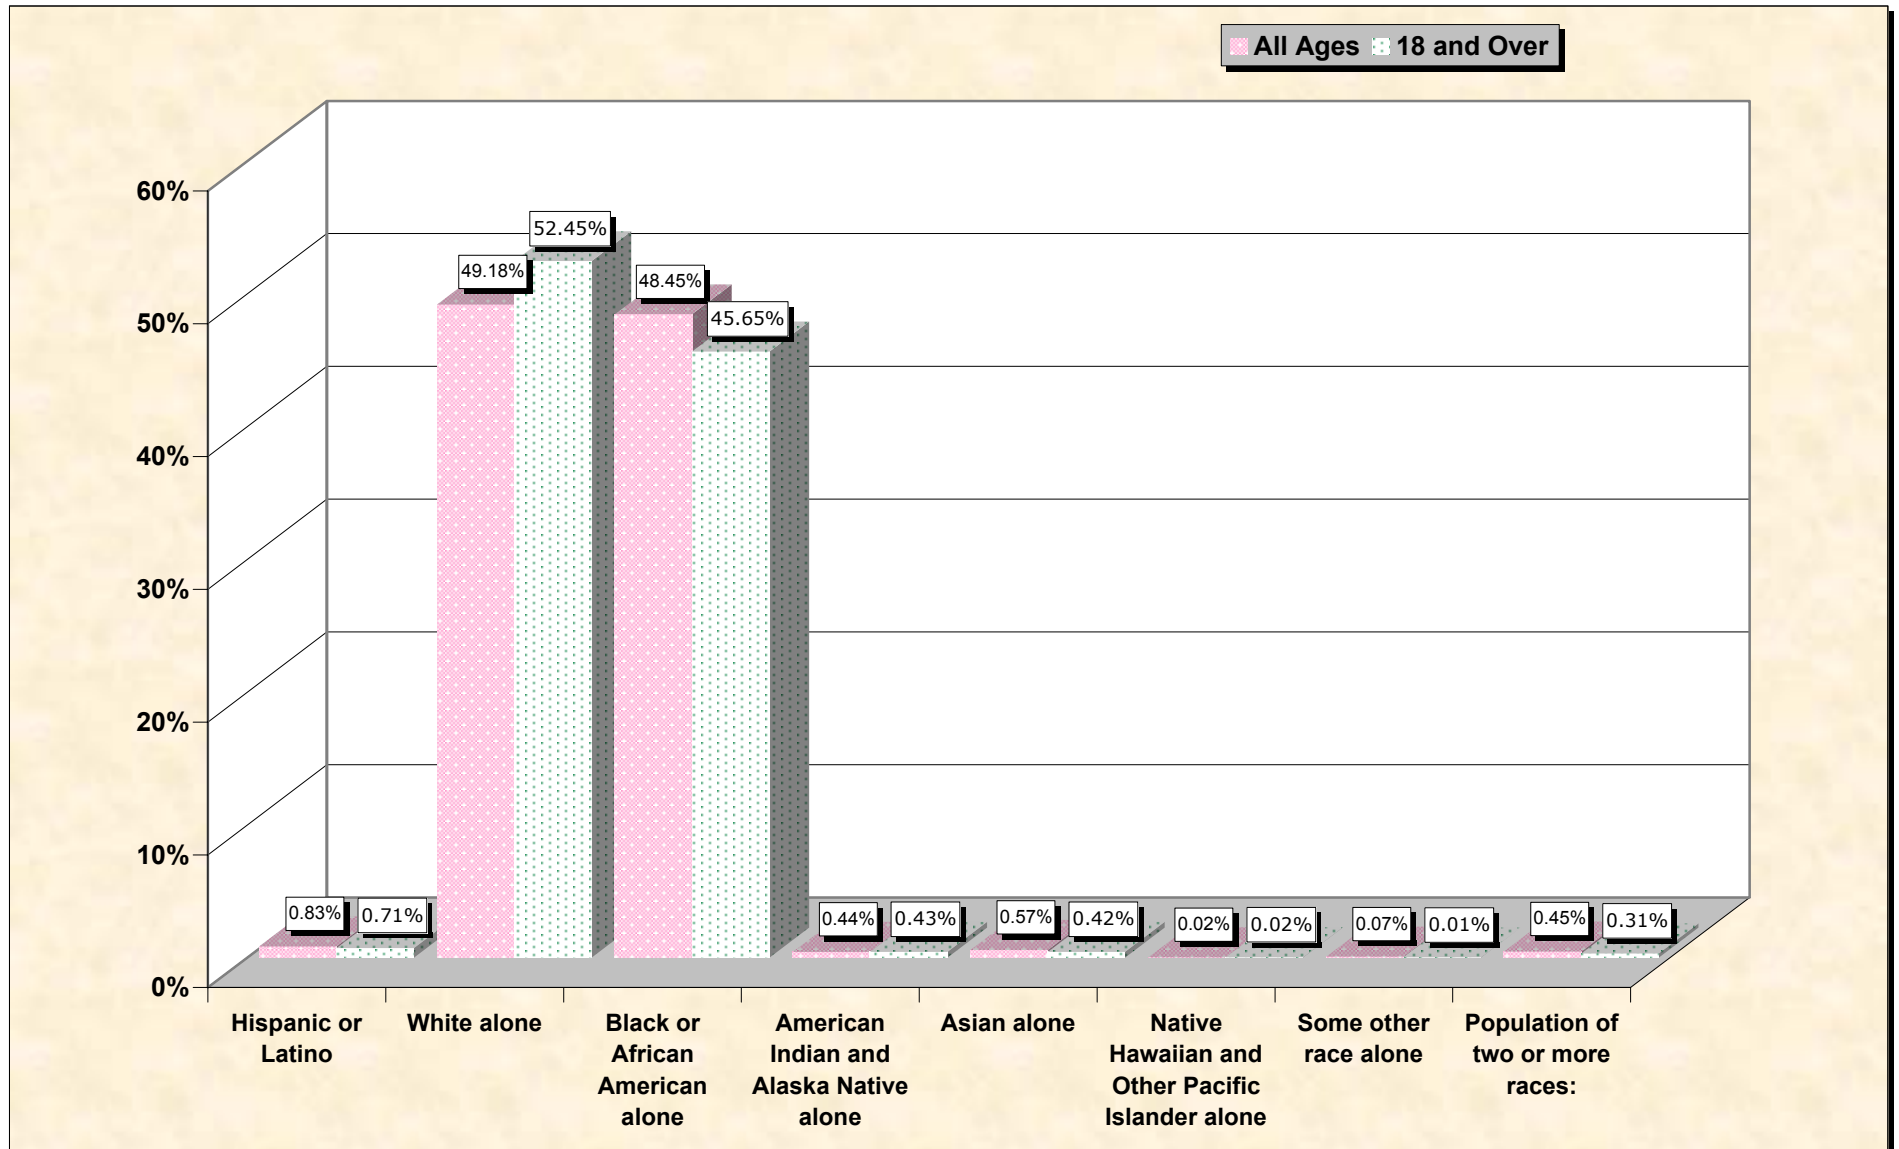

Population by Race or Ethnicity and Age

Anson County, North Carolina

Data Set: Census 2000 Redistricting Data (Public Law 94-171) Summary File

www.fairdata2000.com

[3-Oct-02](#)

Hispanic or Latino, and not Hispanic by Race and Age Anson County, North Carolina

Source: Data Set: Census 2000 Redistricting Data (Public Law 94-171) Summary File. PL2. HISPANIC OR LATINO, AND NOT HISPANIC OR LATINO BY RACE [73] - Universe: Total population; PL4. HISPANIC OR LATINO, AND NOT HISPANIC OR LATINO BY RACE FOR THE POPULATION 18 YEARS AND OVER [73] - Universe: Total population 18 years and over

source data for Chart

HISPANIC OR LATINO, AND NOT HISPANIC OR LATINO BY RACE

Anson County, North Carolina	
Total:	25,275
Hispanic or Latino	211
Not Hispanic or Latino:	25,064
Population of one race:	24,951
White alone	12,429
Black or African American alone	12,245
American Indian and Alaska Native alone	110
Asian alone	143
Native Hawaiian and Other Pacific Islander alone	6
Some other race alone	18
Population of two or more races:	113

Source: Data Set: Census 2000 Redistricting Data (Public Law 94-171) Summary File. PL2. HISPANIC OR LATINO, AND NOT HISPANIC OR LATINO BY RACE [73] - Universe: Total population

HISPANIC OR LATINO, AND NOT HISPANIC OR LATINO BY RACE FOR THE POPULATION 18 YEARS AND OVER