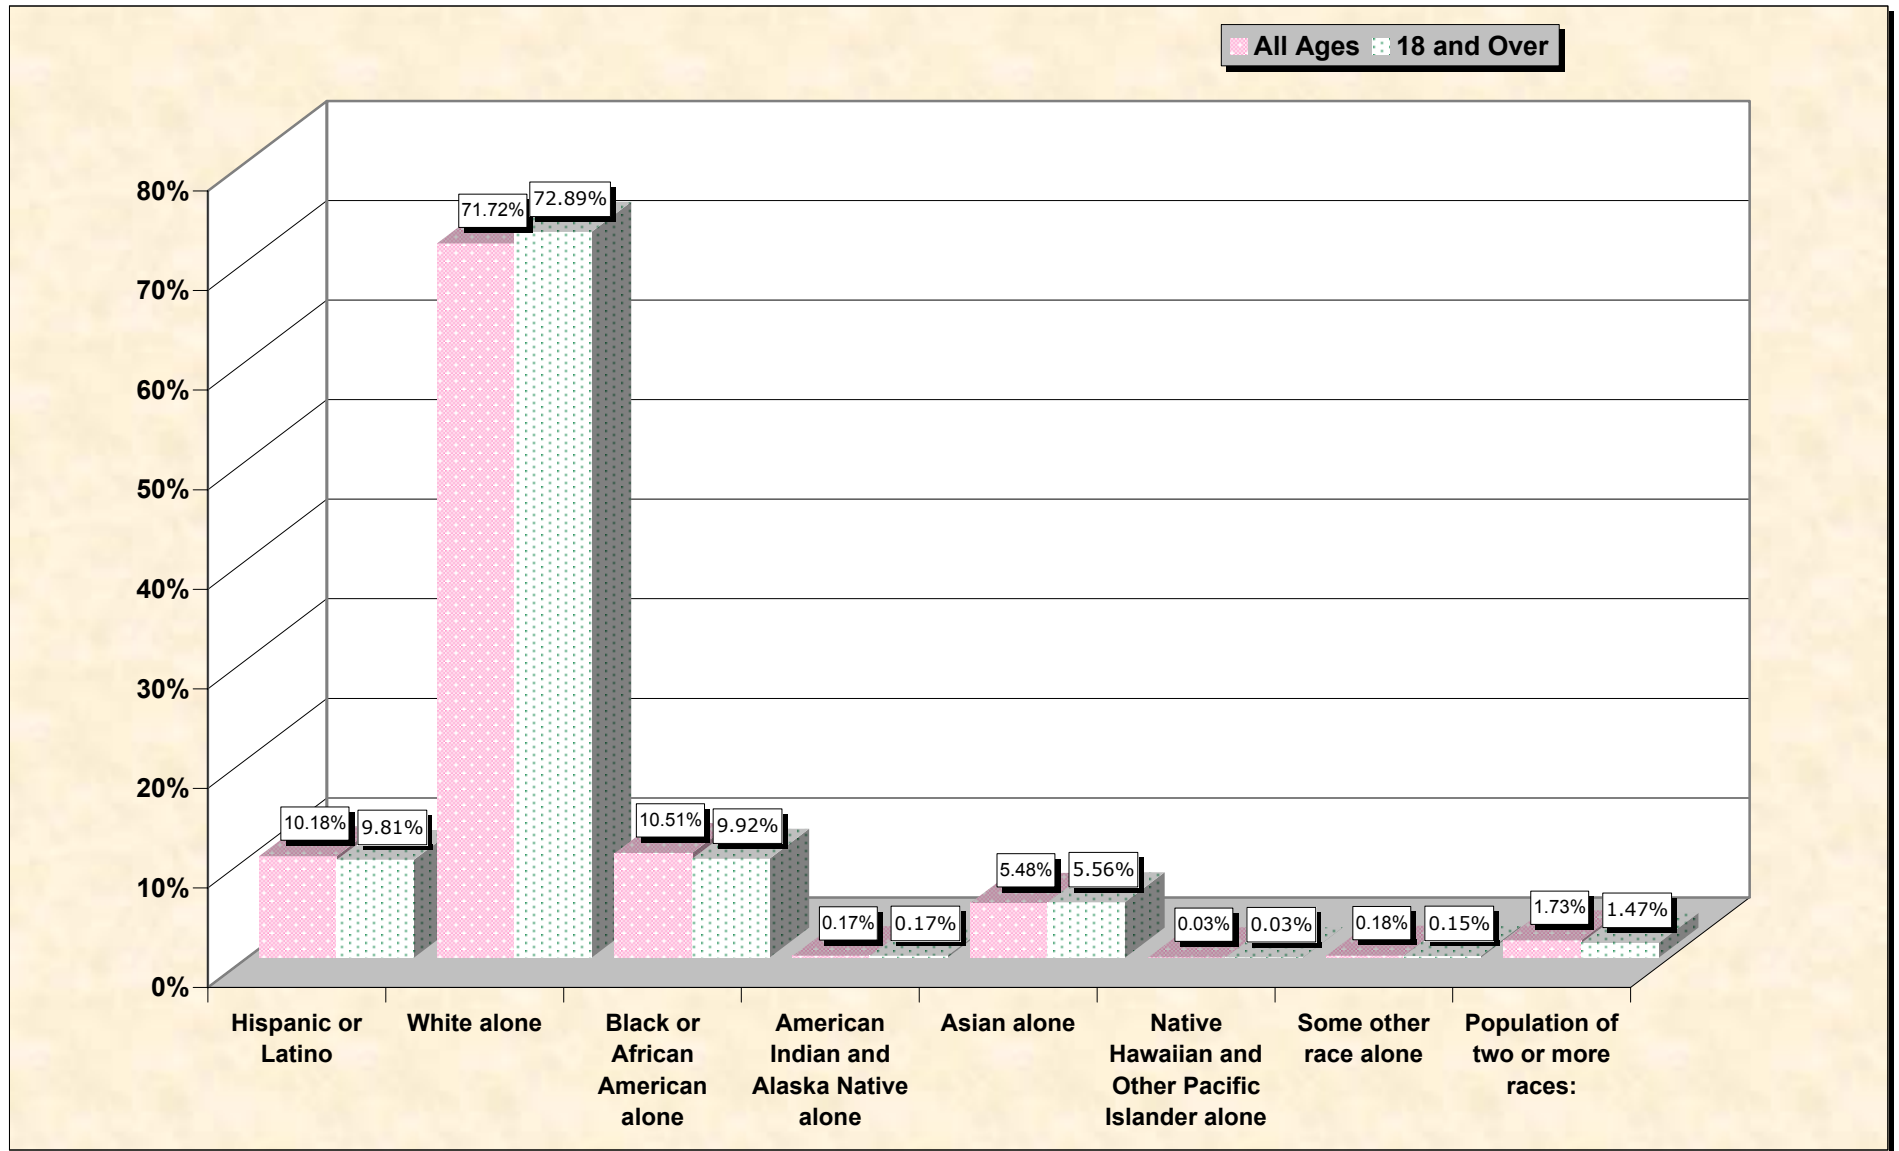

Population by Race or Ethnicity and Age

Rockland County, New York

Data Set: Census 2000 Redistricting Data (Public Law 94-171) Summary File

www.fairdata2000.com

[3-Oct-02](#)

Hispanic or Latino, and not Hispanic by Race and Age Rockland County, New York

Source: Data Set: Census 2000 Redistricting Data (Public Law 94-171) Summary File. PL2. HISPANIC OR LATINO, AND NOT HISPANIC OR LATINO BY RACE [73] - Universe: Total population; PL4. HISPANIC OR LATINO, AND NOT HISPANIC OR LATINO BY RACE FOR THE POPULATION 18 YEARS AND OVER [73] - Universe: Total population 18 years and over

source data for Chart

HISPANIC OR LATINO, AND NOT HISPANIC OR LATINO BY RACE

| Rockland County, New York | |
|--|---------|
| Total: | 286,753 |
| Hispanic or Latino | 29,182 |
| Not Hispanic or Latino: | 257,571 |
| Population of one race: | 252,599 |
| White alone | 205,653 |
| Black or African American alone | 30,139 |
| American Indian and Alaska Native alone | 489 |
| Asian alone | 15,707 |
| Native Hawaiian and Other Pacific Islander alone | 90 |
| Some other race alone | 521 |
| Population of two or more races: | 4,972 |

| Rockland County, New York | |
|--|---------|
| Total: | 206,467 |
| Hispanic or Latino | 20,264 |
| Not Hispanic or Latino: | 186,203 |
| Population of one race: | 183,165 |
| White alone | 150,485 |
| Black or African American alone | 20,481 |
| American Indian and Alaska Native alone | 348 |
| Asian alone | 11,483 |
| Native Hawaiian and Other Pacific Islander alone | 67 |
| Some other race alone | 301 |
| Population of two or more races: | 3,038 |