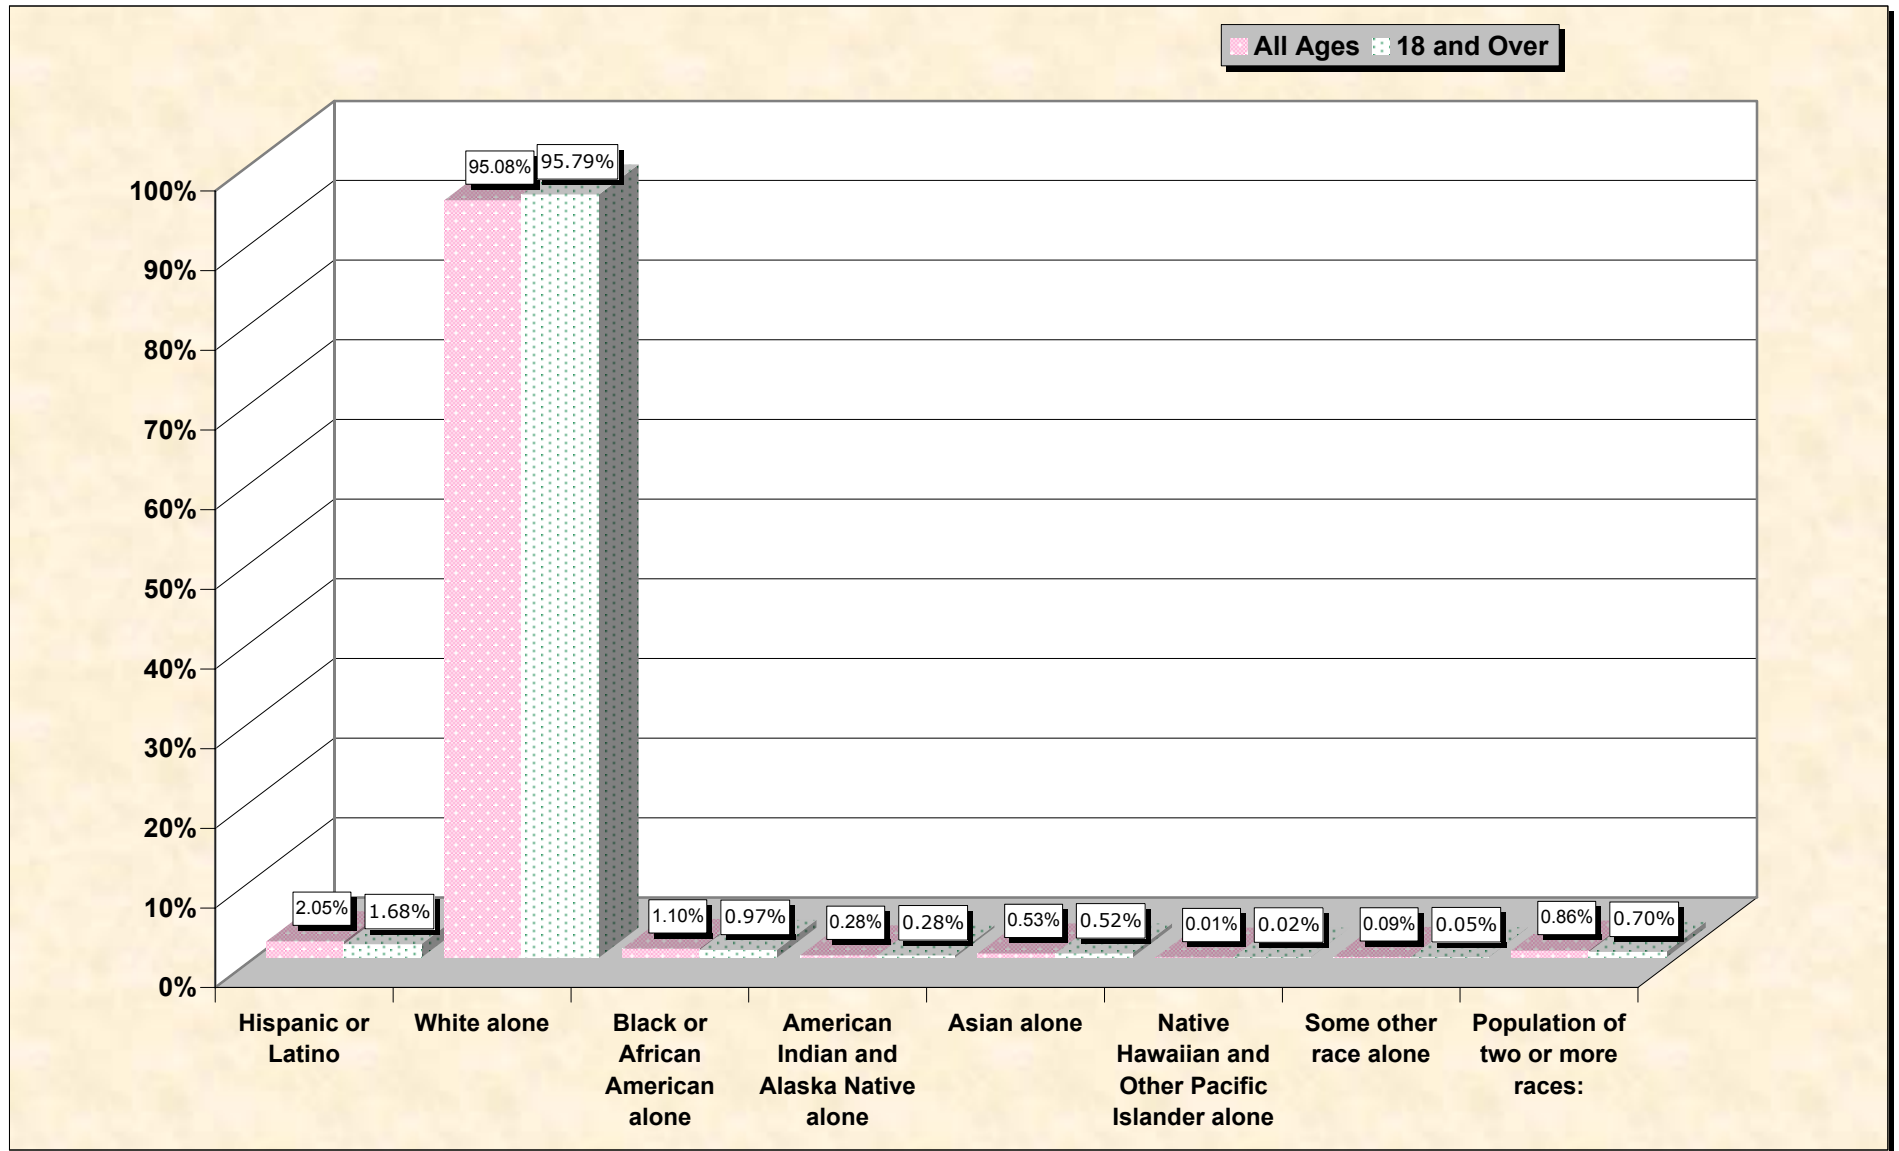

Population by Race or Ethnicity and Age

Delaware County, New York

Data Set: Census 2000 Redistricting Data (Public Law 94-171) Summary File

www.fairdata2000.com

[3-Oct-02](#)

Hispanic or Latino, and not Hispanic by Race and Age Delaware County, New York

Source: Data Set: Census 2000 Redistricting Data (Public Law 94-171) Summary File. PL2. HISPANIC OR LATINO, AND NOT HISPANIC OR LATINO BY RACE [73] - Universe: Total population; PL4. HISPANIC OR LATINO, AND NOT HISPANIC OR LATINO BY RACE FOR THE POPULATION 18 YEARS AND OVER [73] - Universe: Total population 18 years and over

source data for Chart

HISPANIC OR LATINO, AND NOT HISPANIC OR LATINO BY RACE

Delaware County, New York	
Total:	48,055
Hispanic or Latino	983
Not Hispanic or Latino:	47,072
Population of one race:	46,657
White alone	45,693
Black or African American alone	529
American Indian and Alaska Native alone	134
Asian alone	253
Native Hawaiian and Other Pacific Islander alone	6
Some other race alone	42
Population of two or more races:	415

Source: Data Set: Census 2000 Redistricting Data (Public Law 94-171) Summary File. PL2. HISPANIC OR LATINO, AND NOT HISPANIC OR LATINO BY RACE [73] - Universe: Total population

HISPANIC OR LATINO, AND NOT HISPANIC OR LATINO BY RACE FOR THE POPULATION 18 YEARS AND OVER