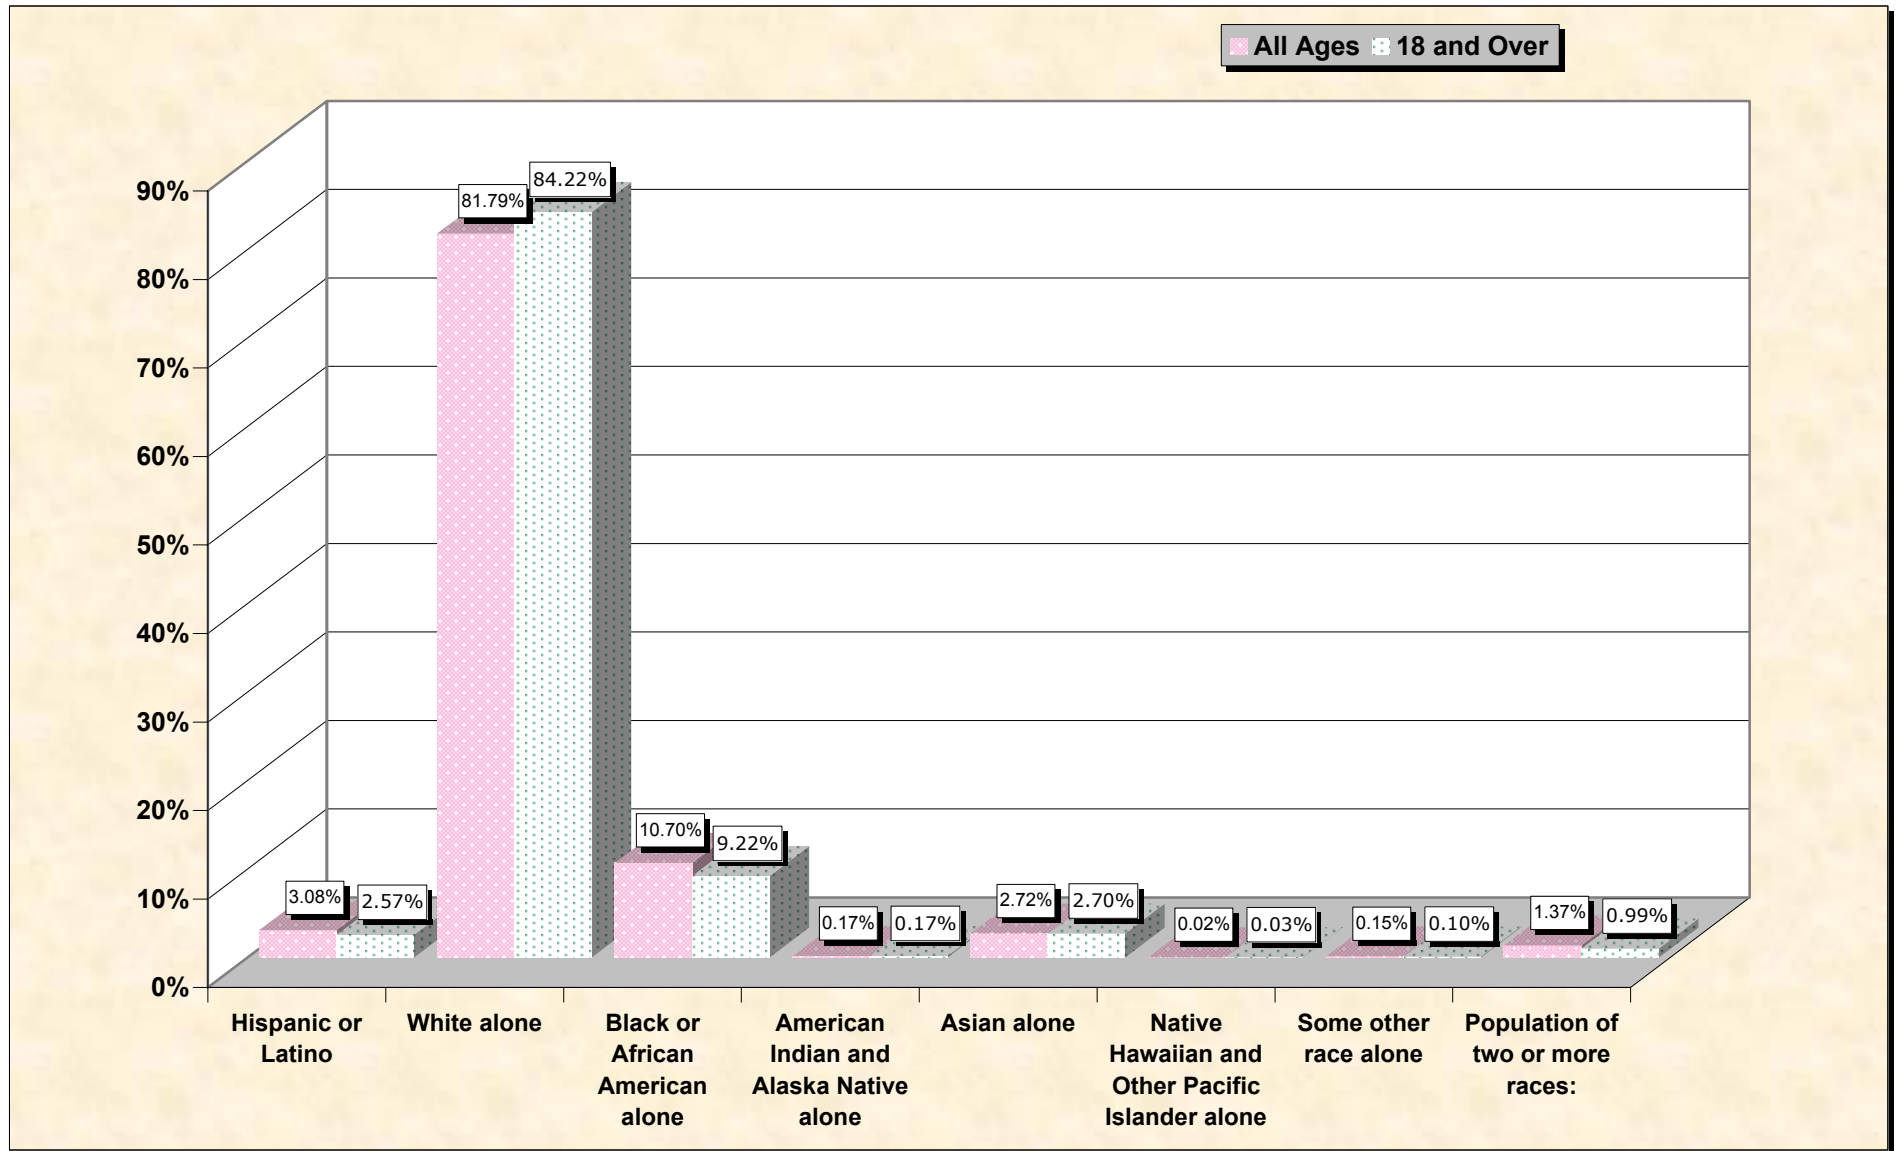

Population by Race or Ethnicity and Age

Albany County, New York

Data Set: Census 2000 Redistricting Data (Public Law 94-171) Summary File

www.fairdata2000.com

[3-Oct-02](#)

Hispanic or Latino, and not Hispanic by Race and Age Albany County, New York

Source: Data Set: Census 2000 Redistricting Data (Public Law 94-171) Summary File. PL2. HISPANIC OR LATINO, AND NOT HISPANIC OR LATINO BY RACE [73] - Universe: Total population; PL4. HISPANIC OR LATINO, AND NOT HISPANIC OR LATINO BY RACE FOR THE POPULATION 18 YEARS AND OVER [73] - Universe: Total population 18 years and over

source data for Chart

HISPANIC OR LATINO, AND NOT HISPANIC OR LATINO BY RACE

	Albany County, New York
Total:	294,565
Hispanic or Latino	9,079
Not Hispanic or Latino:	285,486
Population of one race:	281,442
White alone	240,913
Black or African American alone	31,514
American Indian and Alaska Native alone	487
Asian alone	8,022
Native Hawaiian and Other Pacific Islander alone	72
Some other race alone	434
Population of two or more races:	4,044

	Albany County, New York
Total:	228,088
Hispanic or Latino	5,861
Not Hispanic or Latino:	222,227
Population of one race:	219,958
White alone	192,093
Black or African American alone	21,020
American Indian and Alaska Native alone	381
Asian alone	6,168
Native Hawaiian and Other Pacific Islander alone	62
Some other race alone	234
Population of two or more races:	2,269