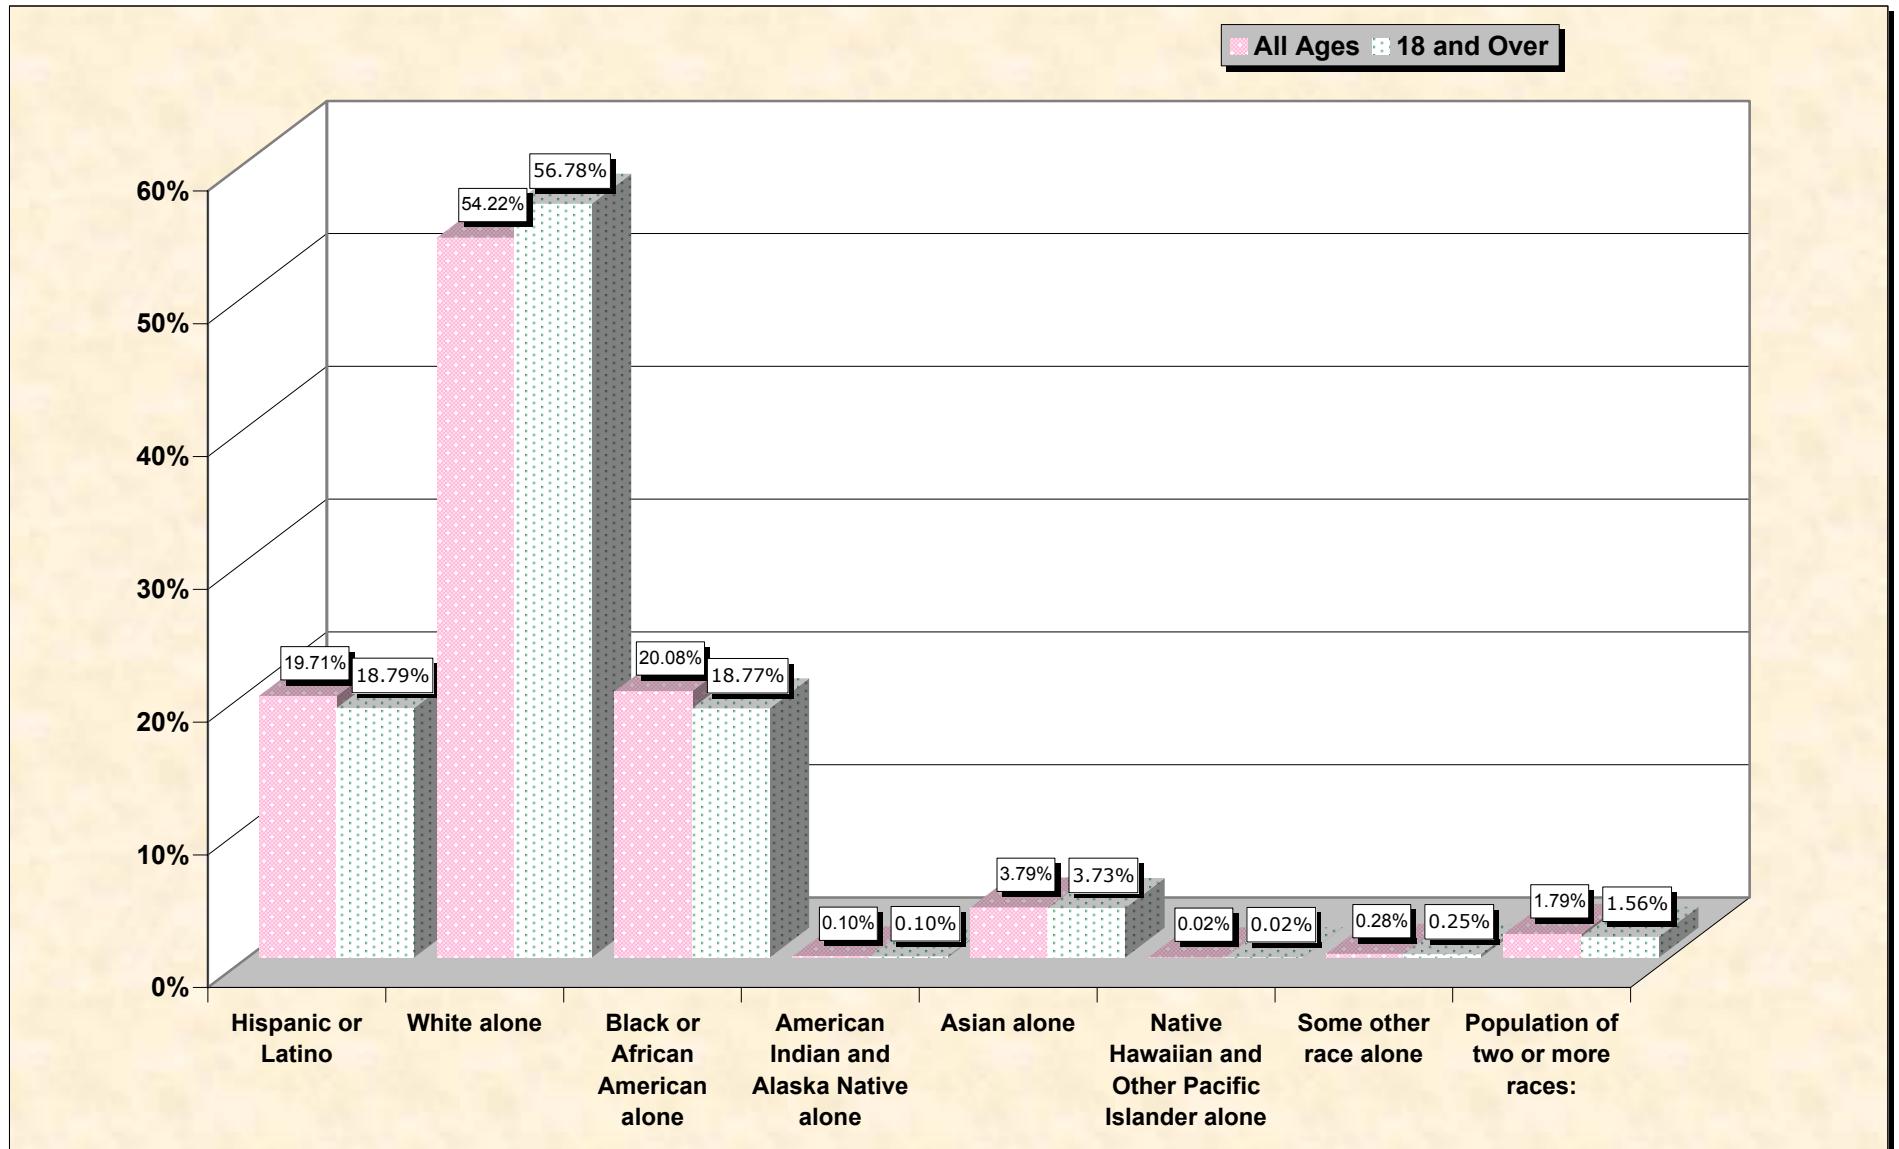

Population by Race or Ethnicity and Age

Union County, New Jersey

Data Set: Census 2000 Redistricting Data (Public Law 94-171) Summary File

www.fairdata2000.com

[3-Oct-02](#)

Hispanic or Latino, and not Hispanic by Race and Age Union County, New Jersey

Source: Data Set: Census 2000 Redistricting Data (Public Law 94-171) Summary File. PL2. HISPANIC OR LATINO, AND NOT HISPANIC OR LATINO BY RACE [73] - Universe: Total population; PL4. HISPANIC OR LATINO, AND NOT HISPANIC OR LATINO BY RACE FOR THE POPULATION 18 YEARS AND OVER [73] - Universe: Total population 18 years and over

source data for Chart

HISPANIC OR LATINO, AND NOT HISPANIC OR LATINO BY RACE

Union County, New Jersey	
Total:	522,541
Hispanic or Latino	103,011
Not Hispanic or Latino:	419,530
Population of one race:	410,190
White alone	283,345
Black or African American alone	104,926
American Indian and Alaska Native alone	547
Asian alone	19,789
Native Hawaiian and Other Pacific Islander alone	121
Some other race alone	1,462
Population of two or more races:	9,340

Source: Data Set: Census 2000 Redistricting Data (Public Law 94-171) Summary File. PL2. HISPANIC OR LATINO, AND NOT HISPANIC OR LATINO BY RACE [73] - Universe: Total population

HISPANIC OR LATINO, AND NOT HISPANIC OR LATINO BY RACE FOR THE POPULATION 18 YEARS AND OVER