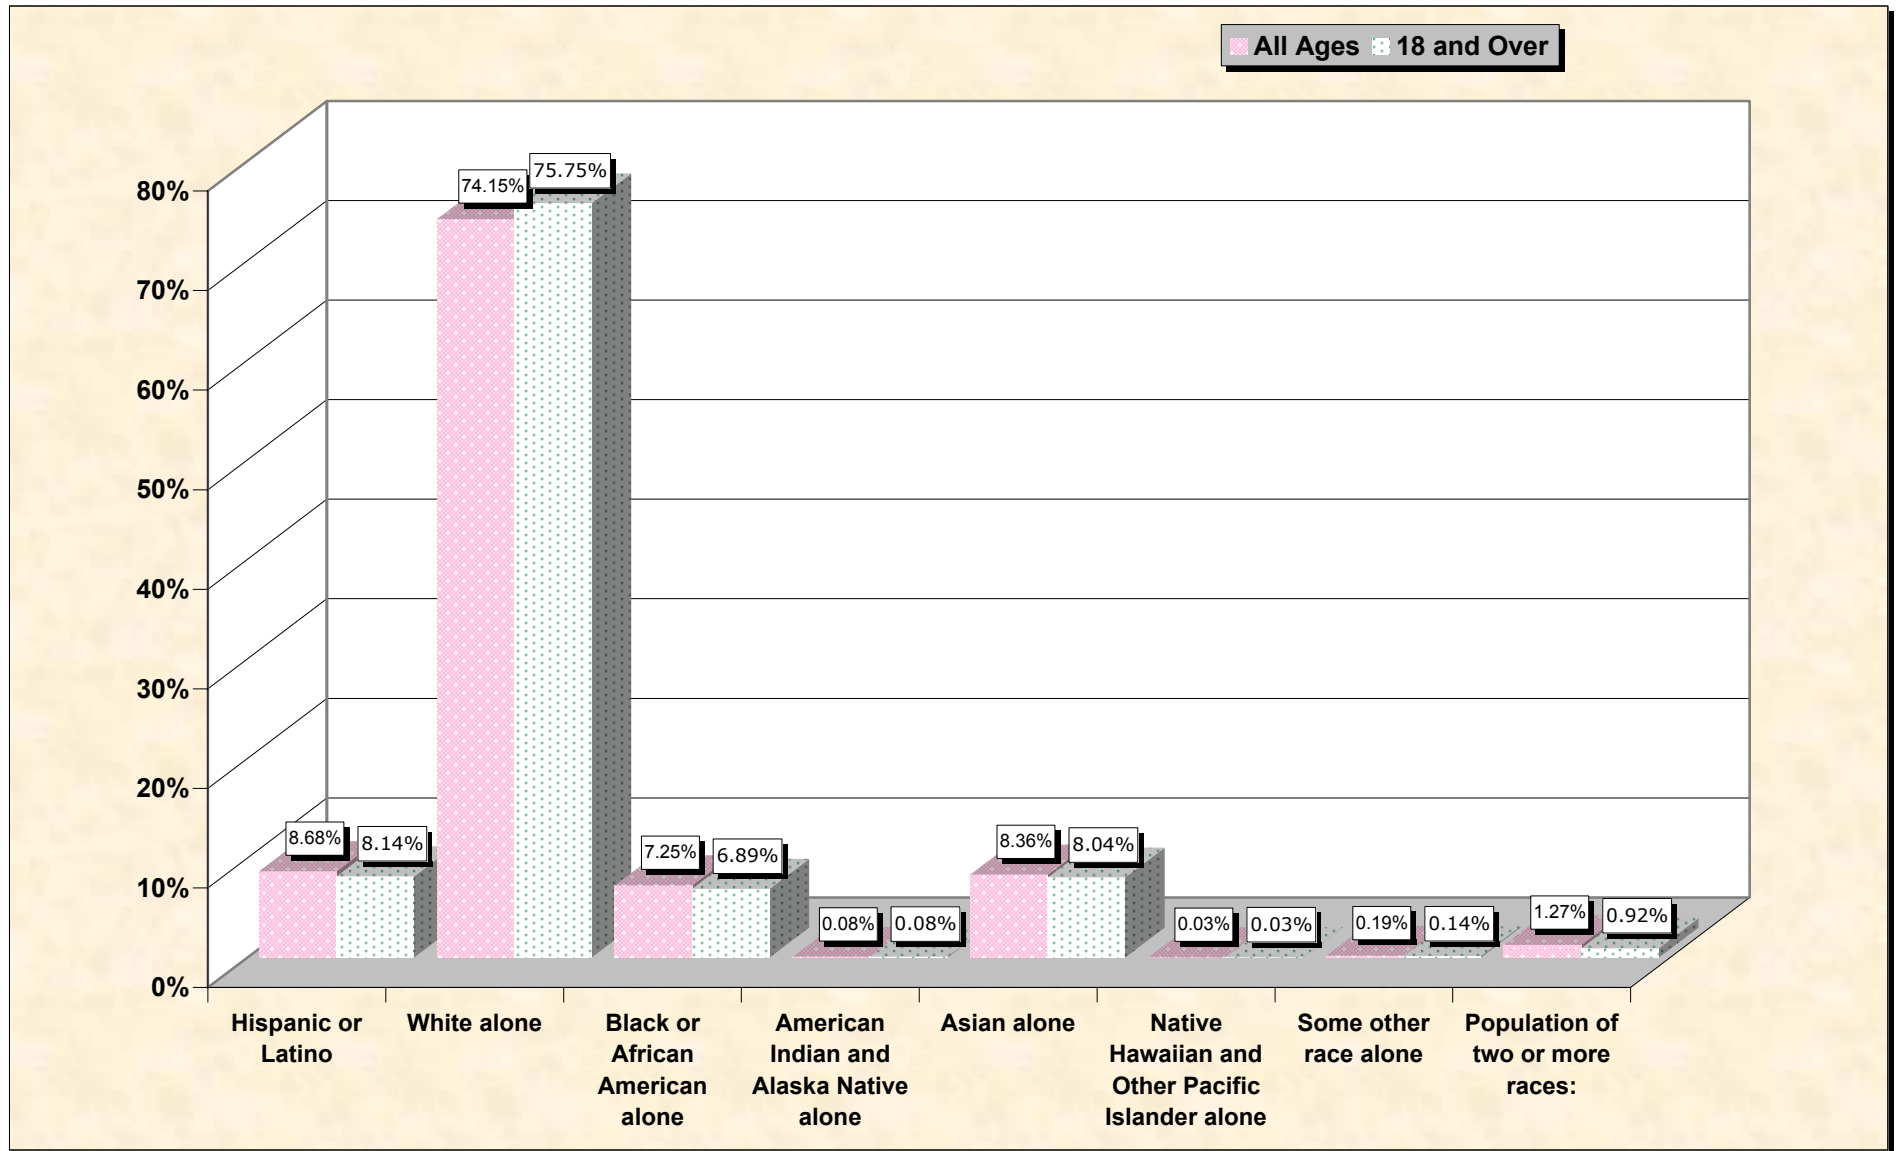

# Population by Race or Ethnicity and Age

# Hispanic or Latino, and not Hispanic by Race and Age Somerset County, New Jersey

Source: Data Set: Census 2000 Redistricting Data (Public Law 94-171) Summary File. PL2. HISPANIC OR LATINO, AND NOT HISPANIC OR LATINO BY RACE [73] - Universe: Total population; PL4. HISPANIC OR LATINO, AND NOT HISPANIC OR LATINO BY RACE FOR THE POPULATION 18 YEARS AND OVER [73] - Universe: Total population 18 years and over

**source data for Chart**

**HISPANIC OR LATINO, AND NOT HISPANIC OR LATINO BY RACE**

<b>Somerset County, New Jersey</b>	
Total:	297,490
Hispanic or Latino	25,811
Not Hispanic or Latino:	271,679
Population of one race:	267,910
White alone	220,584
Black or African American alone	21,571
American Indian and Alaska Native alone	229
Asian alone	24,870
Native Hawaiian and Other Pacific Islander alone	91
Some other race alone	565
Population of two or more races:	3,769

Source: Data Set: Census 2000 Redistricting Data (Public Law 94-171) Summary File. PL2. HISPANIC OR LATINO, AND NOT HISPANIC OR LATINO BY RACE [73] - Universe: Total population

**HISPANIC OR LATINO, AND NOT HISPANIC OR LATINO BY RACE FOR THE POPULATION 18 YEARS AND OVER**