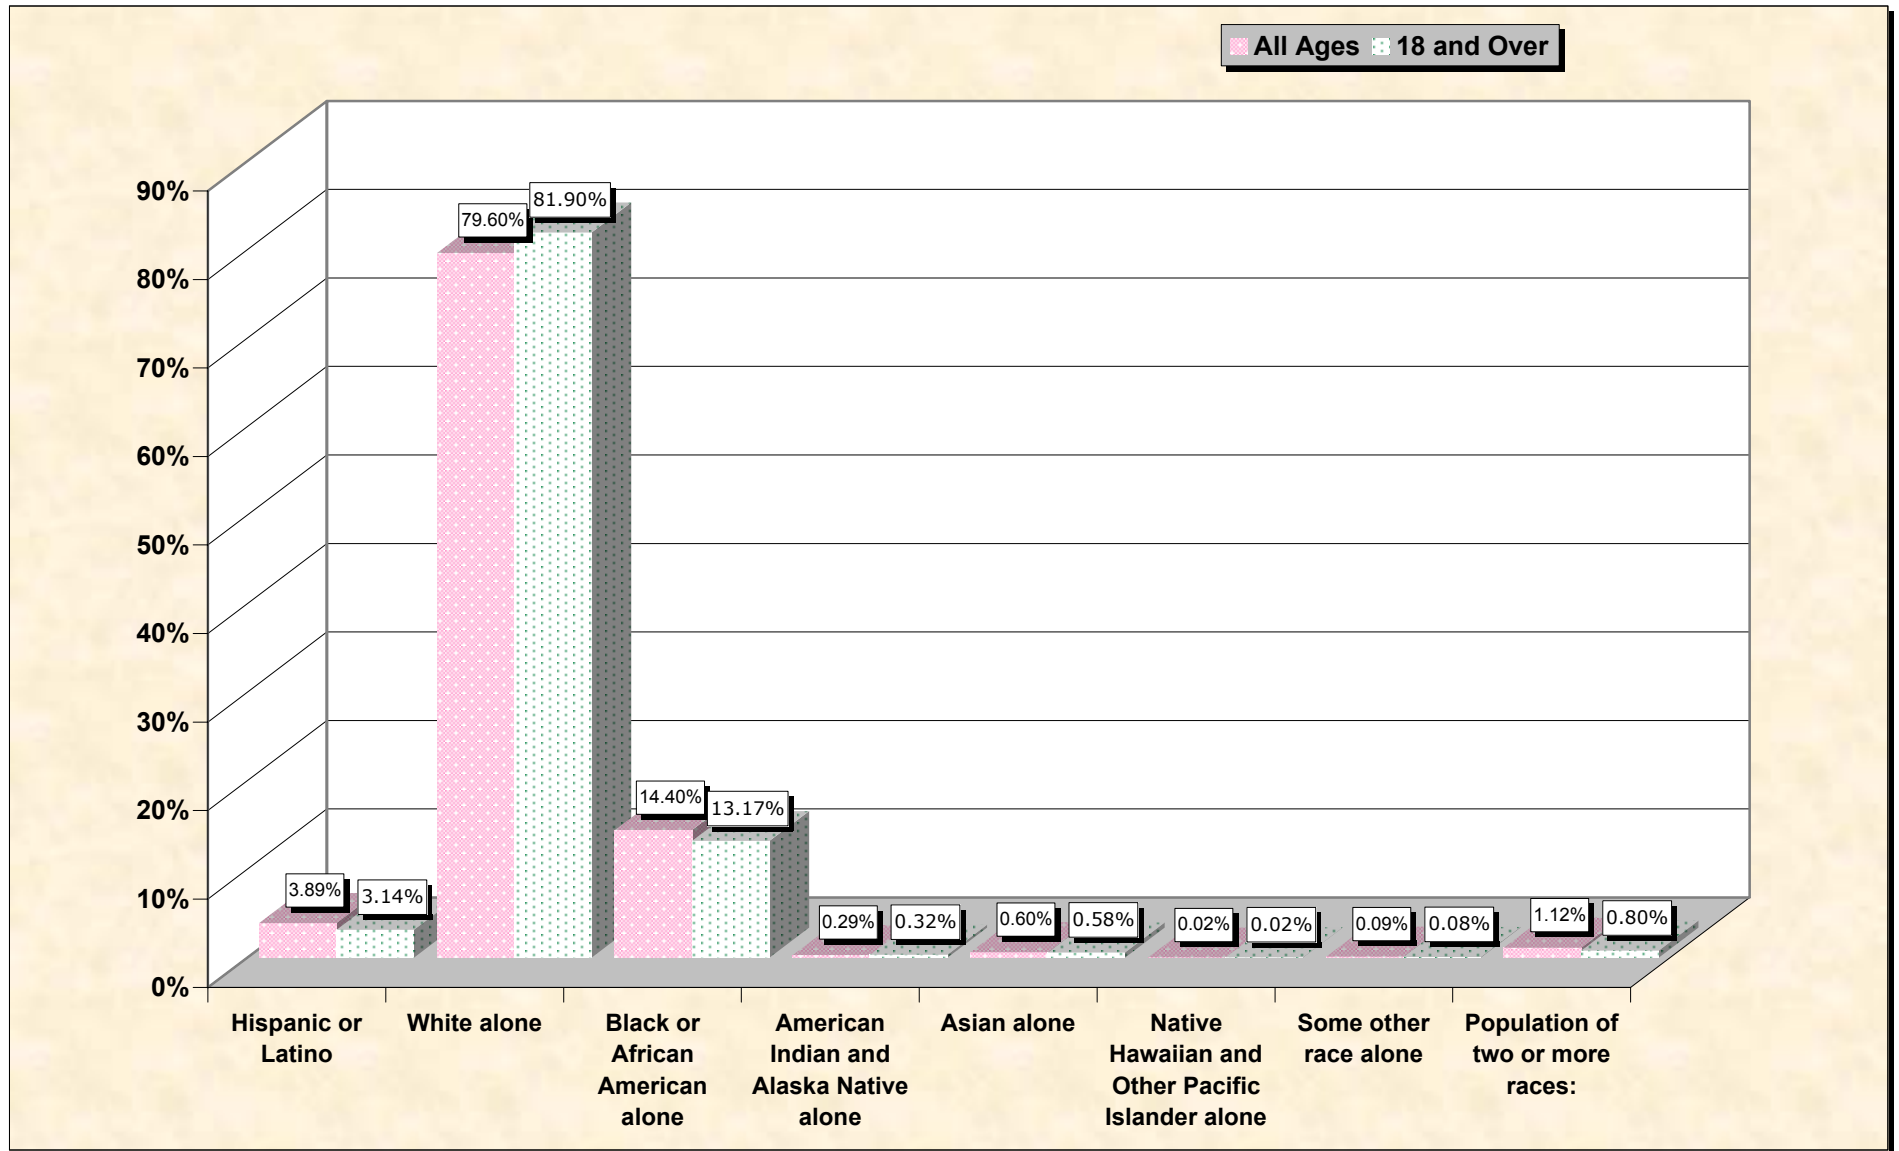

Population by Race or Ethnicity and Age

Salem County, New Jersey

Data Set: Census 2000 Redistricting Data (Public Law 94-171) Summary File

www.fairdata2000.com

[3-Oct-02](#)

Hispanic or Latino, and not Hispanic by Race and Age Salem County, New Jersey

Source: Data Set: Census 2000 Redistricting Data (Public Law 94-171) Summary File. PL2. HISPANIC OR LATINO, AND NOT HISPANIC OR LATINO BY RACE [73] - Universe: Total population; PL4. HISPANIC OR LATINO, AND NOT HISPANIC OR LATINO BY RACE FOR THE POPULATION 18 YEARS AND OVER [73] - Universe: Total population 18 years and over

source data for Chart

HISPANIC OR LATINO, AND NOT HISPANIC OR LATINO BY RACE

Salem County, New Jersey	
Total:	64,285
Hispanic or Latino	2,498
Not Hispanic or Latino:	61,787
Population of one race:	61,066
White alone	51,171
Black or African American alone	9,257
American Indian and Alaska Native alone	184
Asian alone	386
Native Hawaiian and Other Pacific Islander alone	10
Some other race alone	58
Population of two or more races:	721

Source: Data Set: Census 2000 Redistricting Data (Public Law 94-171) Summary File. PL2. HISPANIC OR LATINO, AND NOT HISPANIC OR LATINO BY RACE [73] - Universe: Total population

HISPANIC OR LATINO, AND NOT HISPANIC OR LATINO BY RACE FOR THE POPULATION 18 YEARS AND OVER