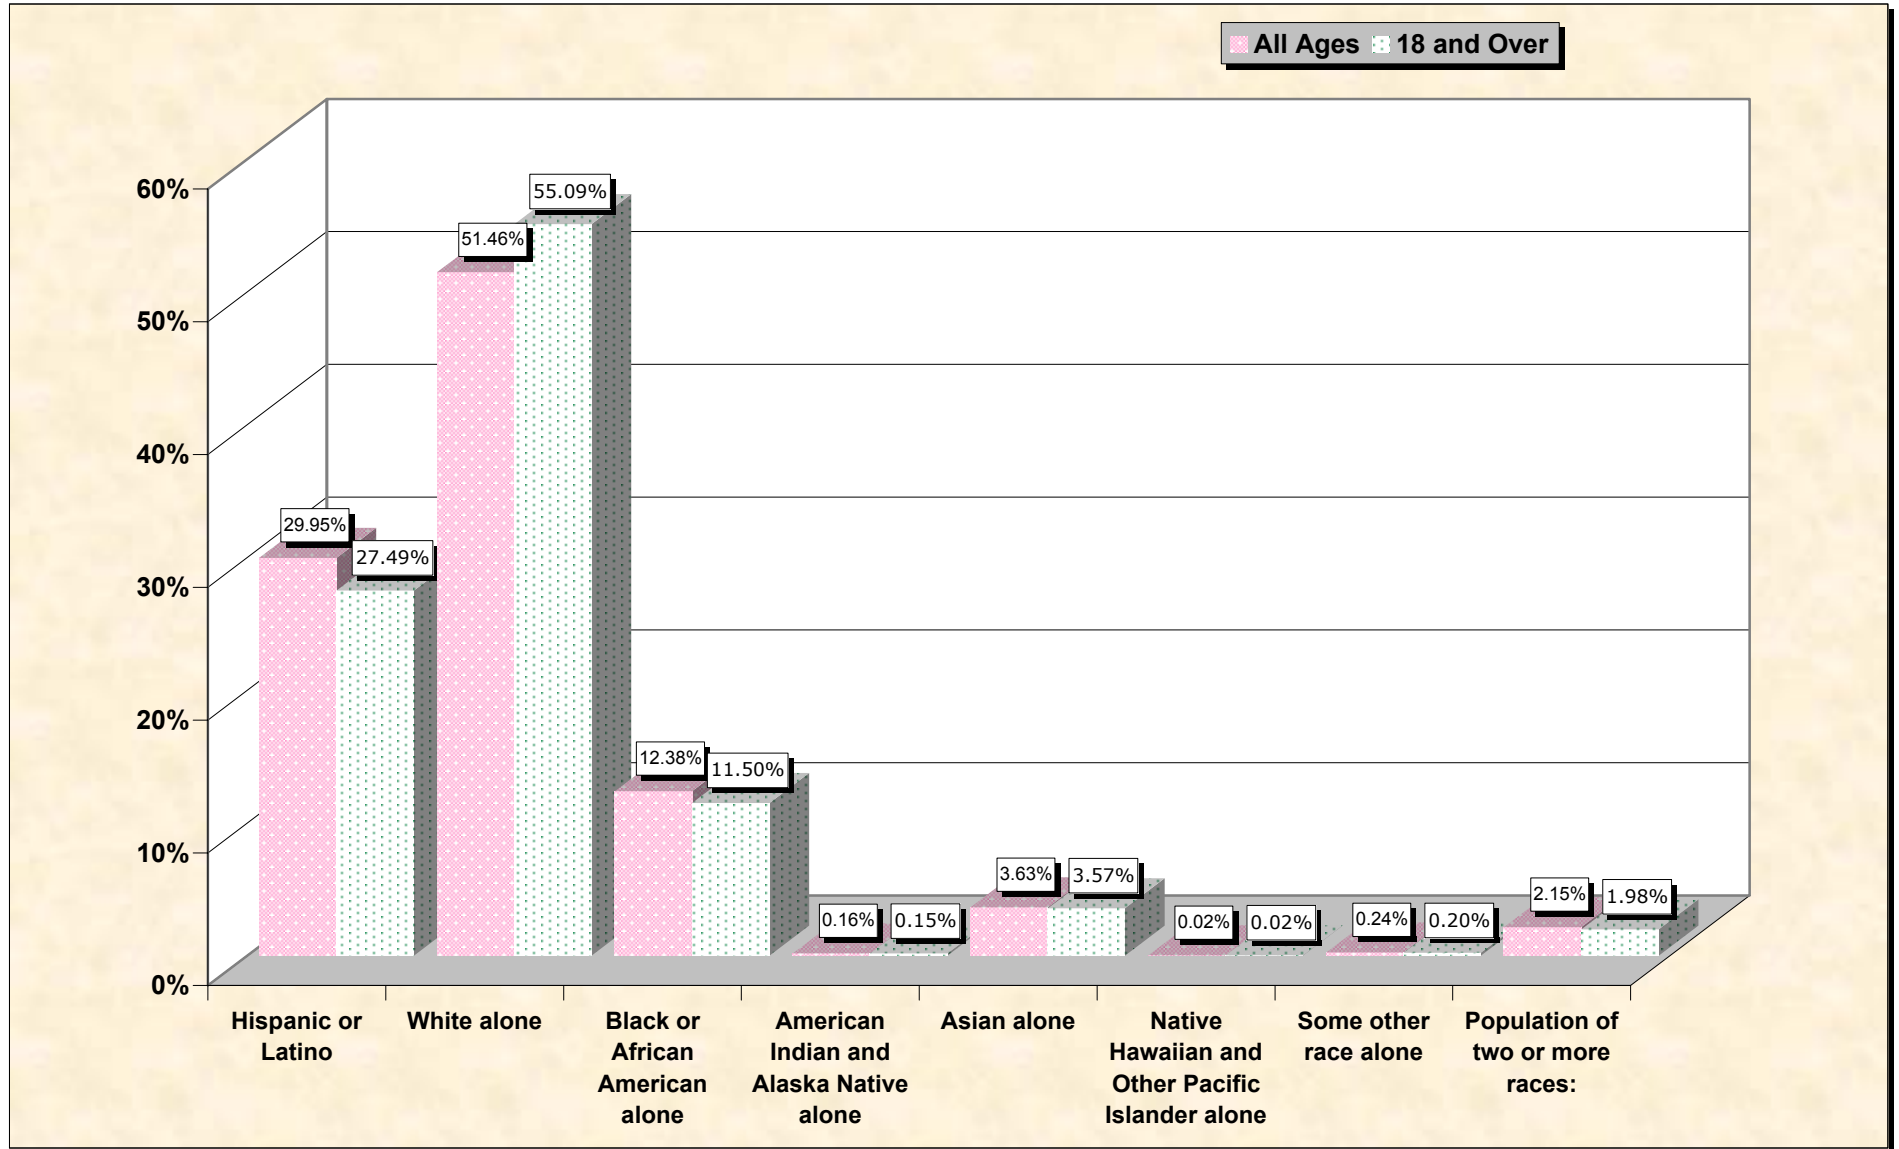

Population by Race or Ethnicity and Age

Passaic County, New Jersey

Data Set: Census 2000 Redistricting Data (Public Law 94-171) Summary File

www.fairdata2000.com

[3-Oct-02](#)

Hispanic or Latino, and not Hispanic by Race and Age Passaic County, New Jersey

Source: Data Set: Census 2000 Redistricting Data (Public Law 94-171) Summary File. PL2. HISPANIC OR LATINO, AND NOT HISPANIC OR LATINO BY RACE [73] - Universe: Total population; PL4. HISPANIC OR LATINO, AND NOT HISPANIC OR LATINO BY RACE FOR THE POPULATION 18 YEARS AND OVER [73] - Universe: Total population 18 years and over

source data for Chart

HISPANIC OR LATINO, AND NOT HISPANIC OR LATINO BY RACE

Passaic County, New Jersey	
Total:	489,049
Hispanic or Latino	146,492
Not Hispanic or Latino:	342,557
Population of one race:	332,043
White alone	251,687
Black or African American alone	60,528
American Indian and Alaska Native alone	802
Asian alone	17,747
Native Hawaiian and Other Pacific Islander alone	94
Some other race alone	1,185
Population of two or more races:	10,514

Source: Data Set: Census 2000 Redistricting Data (Public Law 94-171) Summary File. PL2. HISPANIC OR LATINO, AND NOT HISPANIC OR LATINO BY RACE [73] - Universe: Total population

HISPANIC OR LATINO, AND NOT HISPANIC OR LATINO BY RACE FOR THE POPULATION 18 YEARS AND OVER