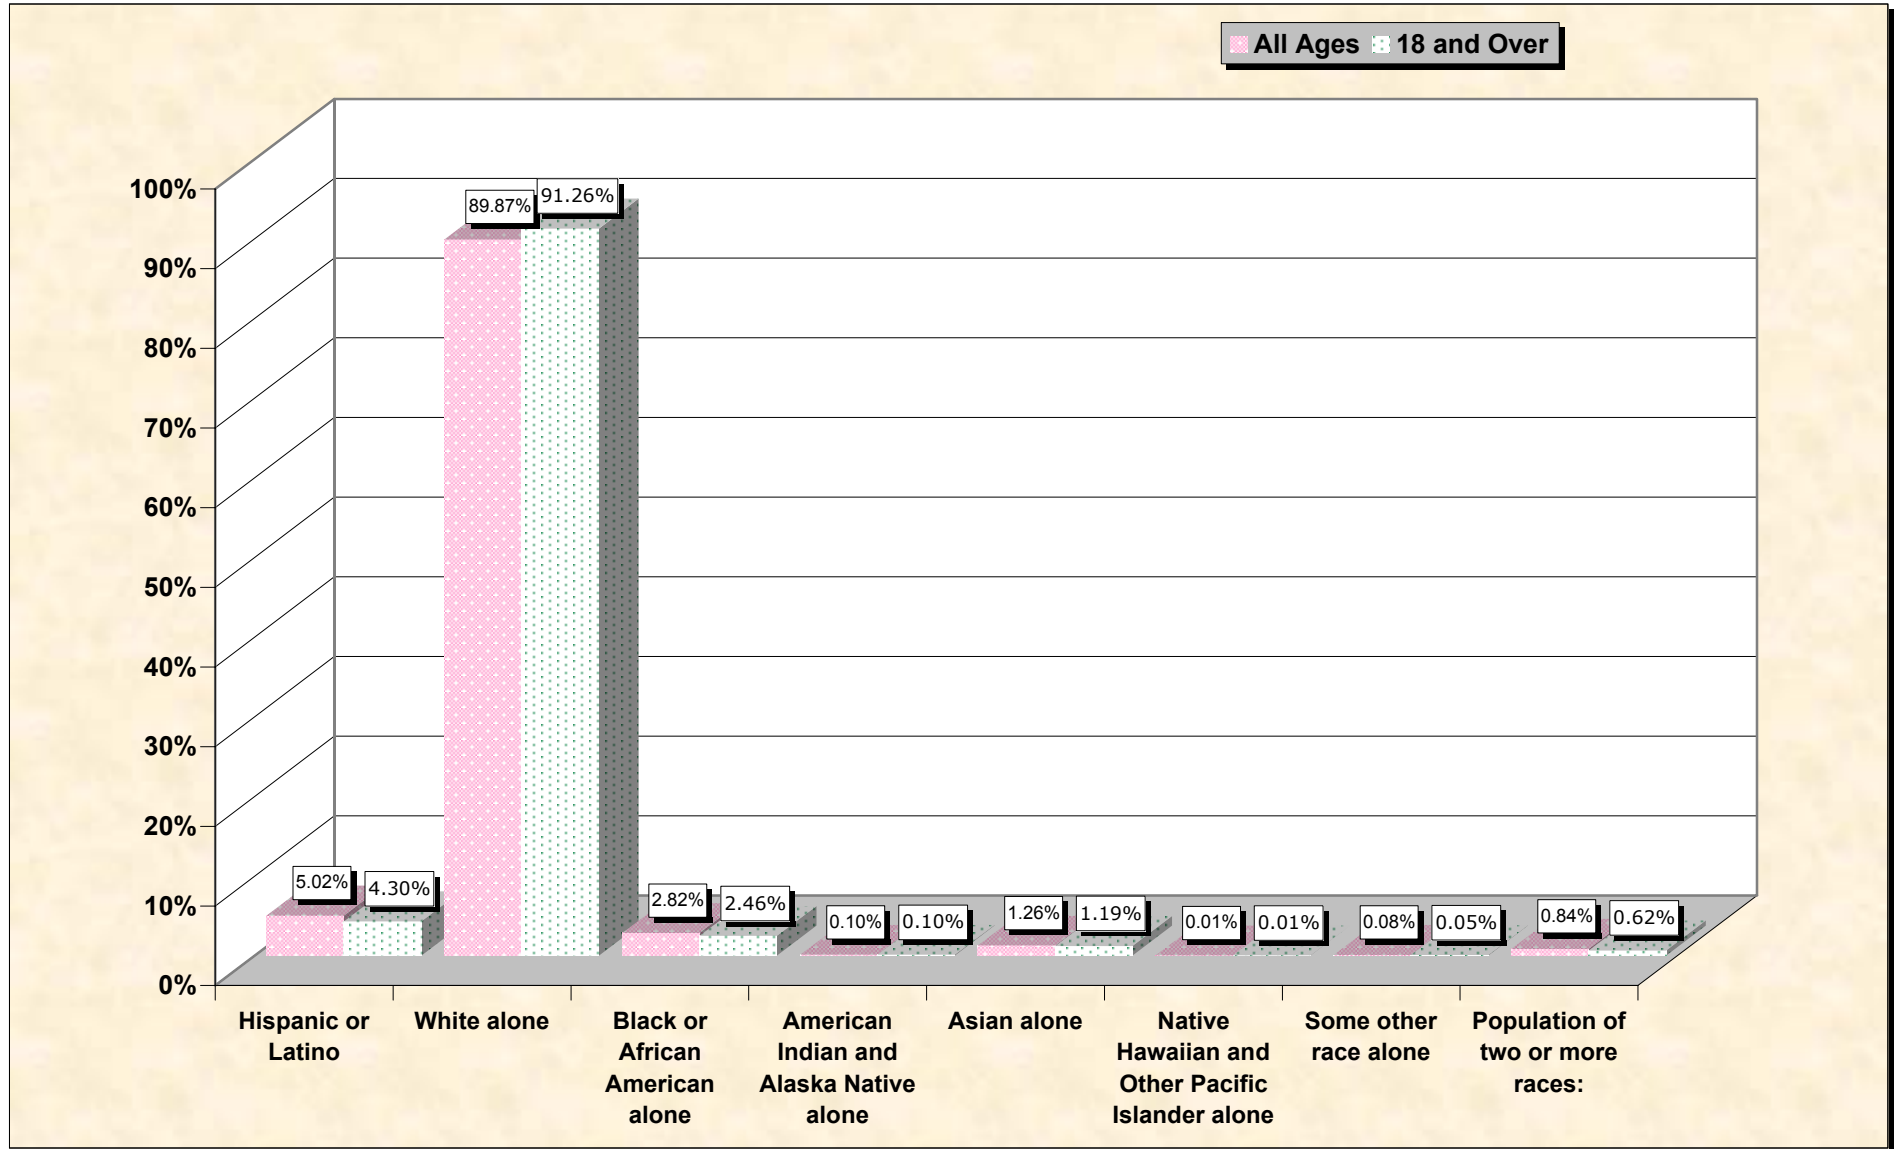

Population by Race or Ethnicity and Age

Ocean County, New Jersey

Data Set: Census 2000 Redistricting Data (Public Law 94-171) Summary File

www.fairdata2000.com

[3-Oct-02](#)

Hispanic or Latino, and not Hispanic by Race and Age Ocean County, New Jersey

Source: Data Set: Census 2000 Redistricting Data (Public Law 94-171) Summary File. PL2. HISPANIC OR LATINO, AND NOT HISPANIC OR LATINO BY RACE [73] - Universe: Total population; PL4. HISPANIC OR LATINO, AND NOT HISPANIC OR LATINO BY RACE FOR THE POPULATION 18 YEARS AND OVER [73] - Universe: Total population 18 years and over

source data for Chart

HISPANIC OR LATINO, AND NOT HISPANIC OR LATINO BY RACE

Ocean County, New Jersey	
Total:	510,916
Hispanic or Latino	25,638
Not Hispanic or Latino:	485,278
Population of one race:	480,998
White alone	459,174
Black or African American alone	14,431
American Indian and Alaska Native alone	500
Asian alone	6,426
Native Hawaiian and Other Pacific Islander alone	75
Some other race alone	392
Population of two or more races:	4,280

Source: Data Set: Census 2000 Redistricting Data (Public Law 94-171) Summary File. PL2. HISPANIC OR LATINO, AND NOT HISPANIC OR LATINO BY RACE [73] -
Universe: Total population

HISPANIC OR LATINO, AND NOT HISPANIC OR LATINO BY RACE FOR THE POPULATION 18 YEARS AND OVER