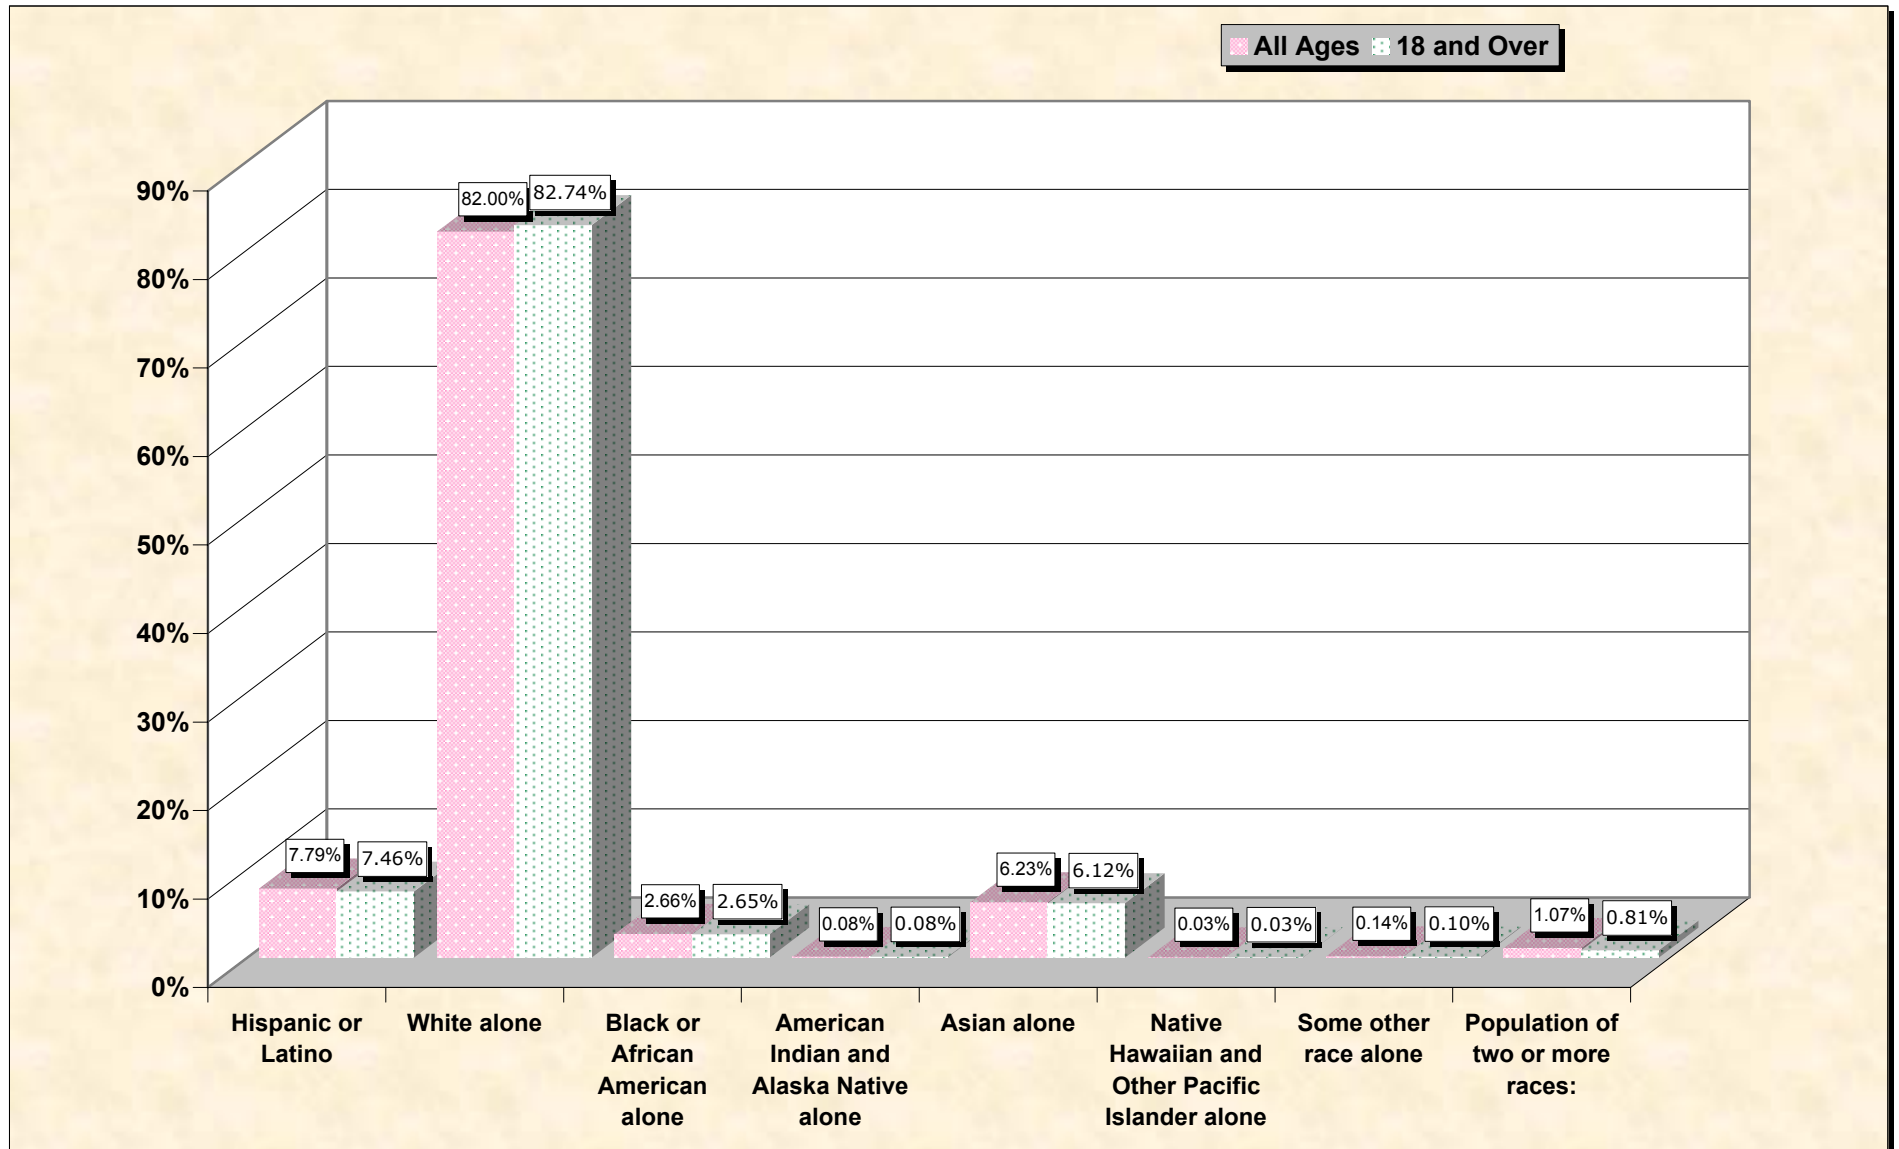

Population by Race or Ethnicity and Age

Morris County, New Jersey

Data Set: Census 2000 Redistricting Data (Public Law 94-171) Summary File

www.fairdata2000.com

[3-Oct-02](#)

Hispanic or Latino, and not Hispanic by Race and Age Morris County, New Jersey

Source: Data Set: Census 2000 Redistricting Data (Public Law 94-171) Summary File. PL2. HISPANIC OR LATINO, AND NOT HISPANIC OR LATINO BY RACE [73] - Universe: Total population; PL4. HISPANIC OR LATINO, AND NOT HISPANIC OR LATINO BY RACE FOR THE POPULATION 18 YEARS AND OVER [73] - Universe: Total population 18 years and over

source data for Chart

HISPANIC OR LATINO, AND NOT HISPANIC OR LATINO BY RACE

Morris County, New Jersey	
Total:	470,212
Hispanic or Latino	36,626
Not Hispanic or Latino:	433,586
Population of one race:	428,571
White alone	385,582
Black or African American alone	12,506
American Indian and Alaska Native alone	379
Asian alone	29,310
Native Hawaiian and Other Pacific Islander alone	148
Some other race alone	646
Population of two or more races:	5,015

Source: Data Set: Census 2000 Redistricting Data (Public Law 94-171) Summary File. PL2. HISPANIC OR LATINO, AND NOT HISPANIC OR LATINO BY RACE [73] - Universe: Total population

HISPANIC OR LATINO, AND NOT HISPANIC OR LATINO BY RACE FOR THE POPULATION 18 YEARS AND OVER