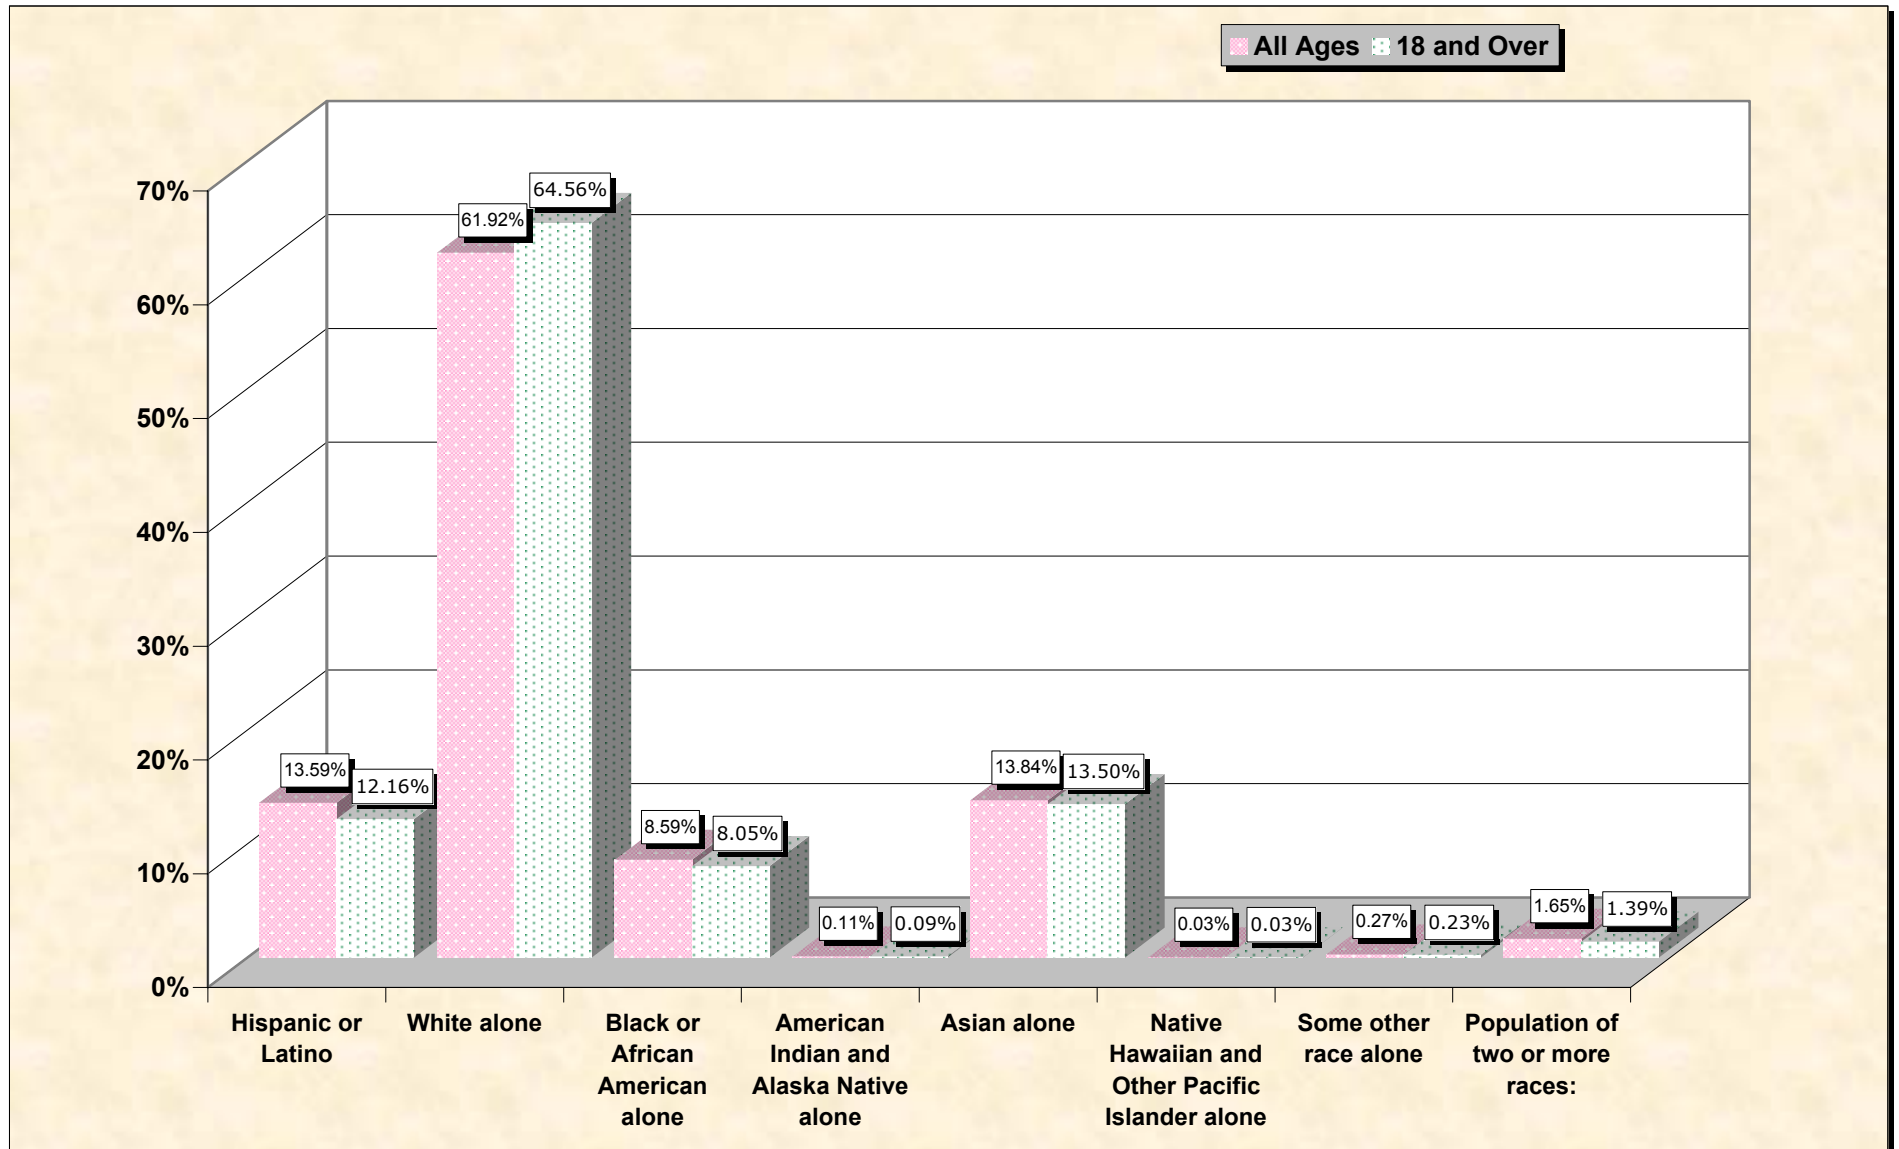

Population by Race or Ethnicity and Age

Middlesex County, New Jersey

Data Set: Census 2000 Redistricting Data (Public Law 94-171) Summary File

www.fairdata2000.com

[3-Oct-02](#)

Hispanic or Latino, and not Hispanic by Race and Age Middlesex County, New Jersey

Source: Data Set: Census 2000 Redistricting Data (Public Law 94-171) Summary File. PL2. HISPANIC OR LATINO, AND NOT HISPANIC OR LATINO BY RACE [73] - Universe: Total population; PL4. HISPANIC OR LATINO, AND NOT HISPANIC OR LATINO BY RACE FOR THE POPULATION 18 YEARS AND OVER [73] - Universe: Total population 18 years and over

source data for Chart

HISPANIC OR LATINO, AND NOT HISPANIC OR LATINO BY RACE

Middlesex County, New Jersey	
Total:	750,162
Hispanic or Latino	101,940
Not Hispanic or Latino:	648,222
Population of one race:	635,817
White alone	464,537
Black or African American alone	64,435
American Indian and Alaska Native alone	805
Asian alone	103,788
Native Hawaiian and Other Pacific Islander alone	206
Some other race alone	2,046
Population of two or more races:	12,405

Source: Data Set: Census 2000 Redistricting Data (Public Law 94-171) Summary File. PL2. HISPANIC OR LATINO, AND NOT HISPANIC OR LATINO BY RACE [73] - Universe: Total population

HISPANIC OR LATINO, AND NOT HISPANIC OR LATINO BY RACE FOR THE POPULATION 18 YEARS AND OVER