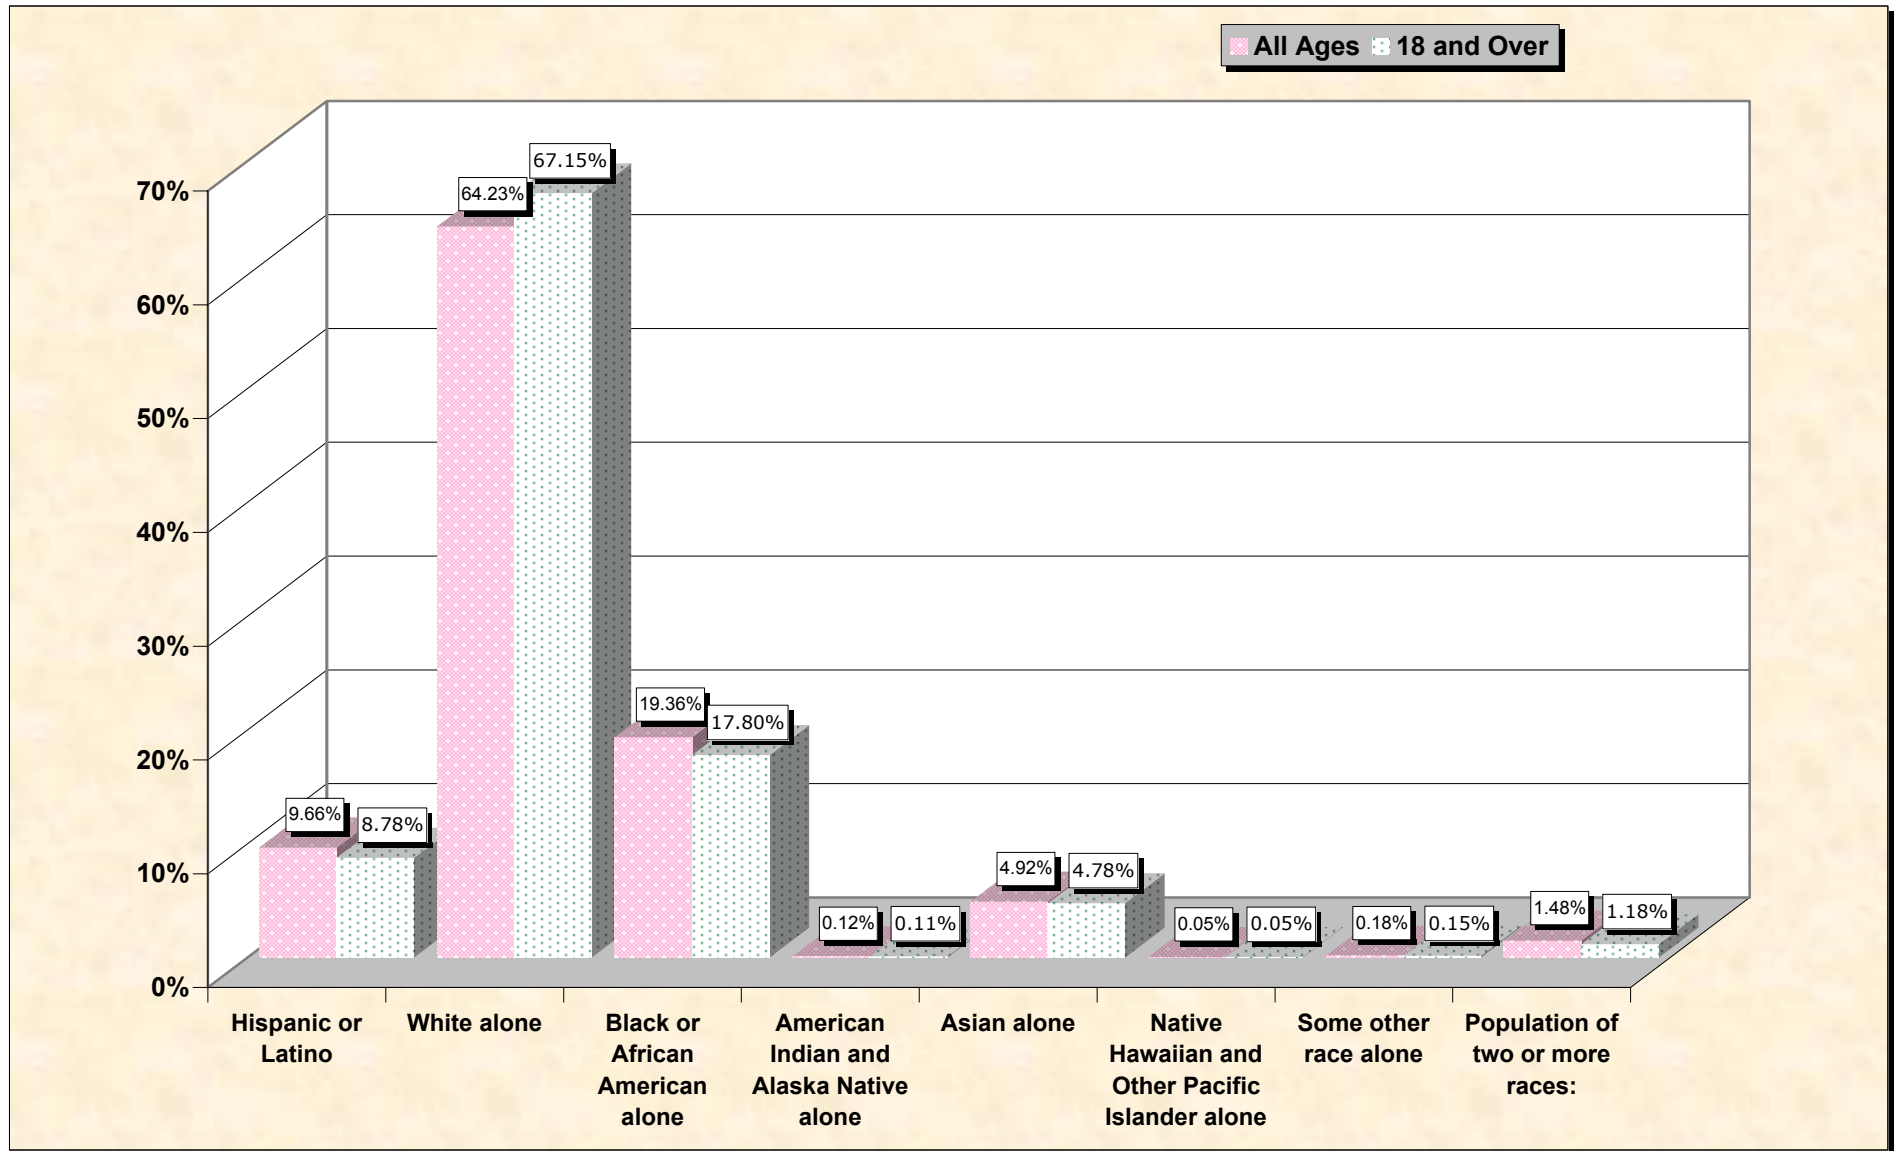

# Population by Race or Ethnicity and Age

# Hispanic or Latino, and not Hispanic by Race and Age Mercer County, New Jersey

Source: Data Set: Census 2000 Redistricting Data (Public Law 94-171) Summary File. PL2. HISPANIC OR LATINO, AND NOT HISPANIC OR LATINO BY RACE [73] - Universe: Total population; PL4. HISPANIC OR LATINO, AND NOT HISPANIC OR LATINO BY RACE FOR THE POPULATION 18 YEARS AND OVER [73] - Universe: Total population 18 years and over

**source data for Chart**

**HISPANIC OR LATINO, AND NOT HISPANIC OR LATINO BY RACE**

<b>Mercer County, New Jersey</b>	
Total:	350,761
Hispanic or Latino	33,898
Not Hispanic or Latino:	316,863
Population of one race:	311,685
White alone	225,284
Black or African American alone	67,922
American Indian and Alaska Native alone	425
Asian alone	17,250
Native Hawaiian and Other Pacific Islander alone	170
Some other race alone	634
Population of two or more races:	5,178

<b>Mercer County, New Jersey</b>	
Total:	266,424
Hispanic or Latino	23,388
Not Hispanic or Latino:	243,036
Population of one race:	239,900
White alone	178,913
Black or African American alone	47,413
American Indian and Alaska Native alone	300
Asian alone	12,741
Native Hawaiian and Other Pacific Islander alone	134
Some other race alone	399
Population of two or more races:	3,136